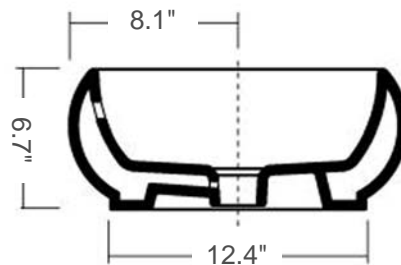

Tulip

Model Ref. 24100-DS

Material: Porcelain

Color: Matte White with damask pattern interior

Overall Dimensions: 15.8" Diameter x 6.7" H

Interior Dimensions: 14.2" Diameter x 4.8" H

Foot print: 12.4" Diameter

Drain hole: 1.75" Interior Diameter

Installation: Counter-top

Features: Overflow

Recommended accessory (not included): Oversized drain i.e. push-touch drain model Ref. 360551

All dimensions are nominal

BISSONNET