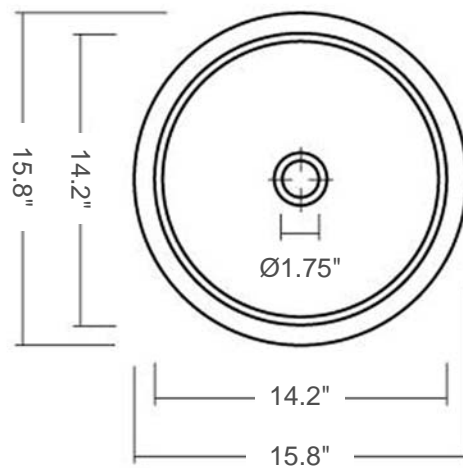

Tulip

Model Ref. 24100-DS

Material: Porcelain

Color: Matte White with damask pattern interior

Overall Dimensions: 15.8" Diameter x 6.7" H

Interior Dimensions: 14.2" Diameter x 4.8" H

Foot print: 12.4" Diameter

Drain hole: 1.75" Interior Diameter

Installation: Counter-top

Features: Overflow

Recommended accessory (not included): Oversized drain i.e. push-touch drain model Ref. 360551

All dimensions are nominal

BISSONNET