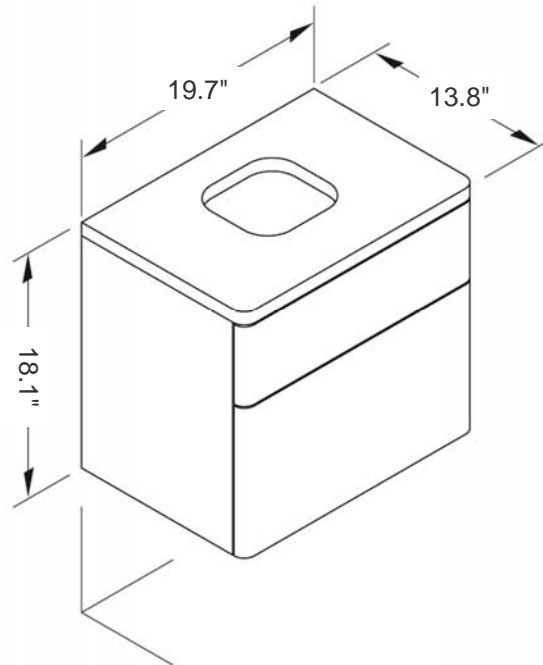

# Emma 35

Model Ref. 27080

Material: Porcelain

Color: White

Overall Dimensions: 19.7" L x 13.8" W x 6.2" H

Interior Dimensions: 18.2" L x 9.5" W x 4.4" H

Foot print: 18" L x 12.5" W

Waste outlet: Ø1-3/4" I.D.

Model Ref. 3817276

Color/Finish: Anthracite (*grayish brown*)

Dimensions: 19.7" L x 13.8" W x 18.1" H

All dimensions are nominal

BISSONNET

Tel. (610) 454-1295 · Fax (610) 454-9385 · info@bissonnet.net · www.bissonnet.net

Chrome plated Vanity Legs

Model Ref. 3819900

Material: ABS

Dimensions: 1.6" L x 1.6" W x 10.6" H

Emma 35 counter-top white porcelain Sink

Model Ref. 27080

Dimensions: 19.7" L x 13.8" W x 4.9" H (height visible above countertop)

Foot print: 18" L x 12.5" W

All dimensions are nominal

BISSONNET

Tel. (610) 454-1295 · Fax (610) 454-9385 · info@bissonnet.net · www.bissonnet.net