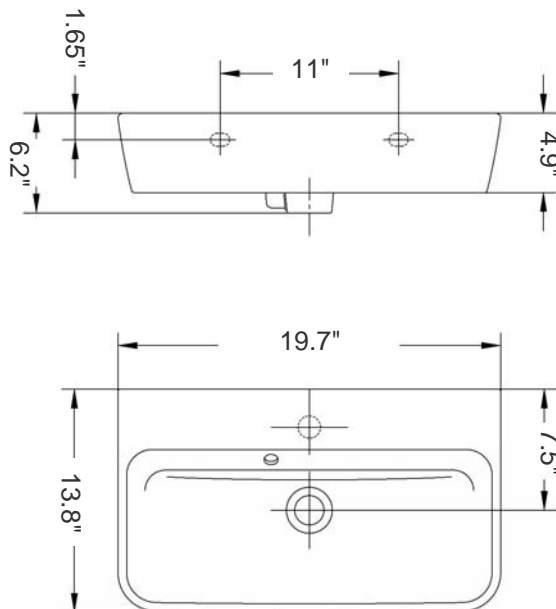

# Emma 35

Model Ref. 27080

Material: Porcelain

Color: White

Overall Dimensions: 19.7" L x 13.8" W x 6.2" H

Interior Dimensions: 18.2" L x 9.5" W x 4.4" H

Foot print: 18" L x 12.5" W

Waste outlet: Ø1-3/4" I.D.

Model Ref. 3817276

Color/Finish: Anthracite (*grayish brown*)

Dimensions: 19.7" L x 13.8" W x 18.1" H

All dimensions are nominal

BISSONNET

Tel. (610) 454-1295 · Fax (610) 454-9385 · info@bissonnet.net · www.bissonnet.net

# Emma

Wall-mount and/or freestanding 2-drawer Vanity cabinet with wooden top

Model Ref. 3817276

Material: Hard wood

Color/Finish: Anthracite (*grayish brown*)

Dimensions: 19.7" L x 13.8" W x 18.1" H

Optional (sold separately):

Chrome plated Vanity Legs

Model Ref. 3819900

Material: ABS

Dimensions: 1.6" L x 1.6" W x 10.6" H

Emma 35 counter-top white porcelain Sink

Model Ref. 27080

Dimensions: 19.7" L x 13.8" W x 4.9" H (height visible above countertop)