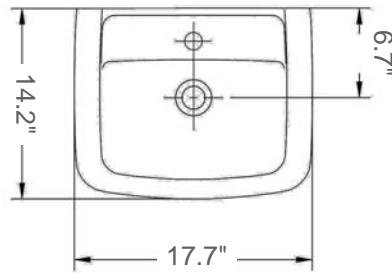

Smart

Model Ref. 25090

Material: Vitreous china

Color: White

Installation: Wall-mount

Overall Dimensions: 17.7" L x 14.2" W x 4.7" H

Interior Dimensions: 14" L x 8.6" W x 4.4" H

Drain hole: 1.75" Interior Diameter

Features: Overflow and one pre-drilled faucet hole

Components included: Wall mounting fixing bolts

Recommended accessory (not included): 2.5" Diameter drain i.e. Click-clack Drain Ref. 360551

All dimensions are nominal