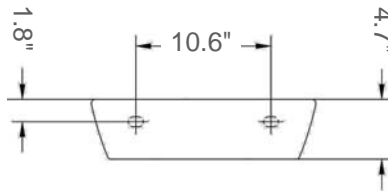

Smart

Model Ref. 25090

Material: Vitreous china

Color: White

Installation: Wall-mount

Overall Dimensions: 17.7" L x 14.2" W x 4.7" H

Interior Dimensions: 14" L x 8.6" W x 4.4" H

Drain hole: 1.75" Interior Diameter

Features: Overflow and one pre-drilled faucet hole

Components included: Wall mounting fixing bolts

Recommended accessory (not included): 2.5" Diameter drain i.e. Click-clack Drain Ref. 360551

All dimensions are nominal