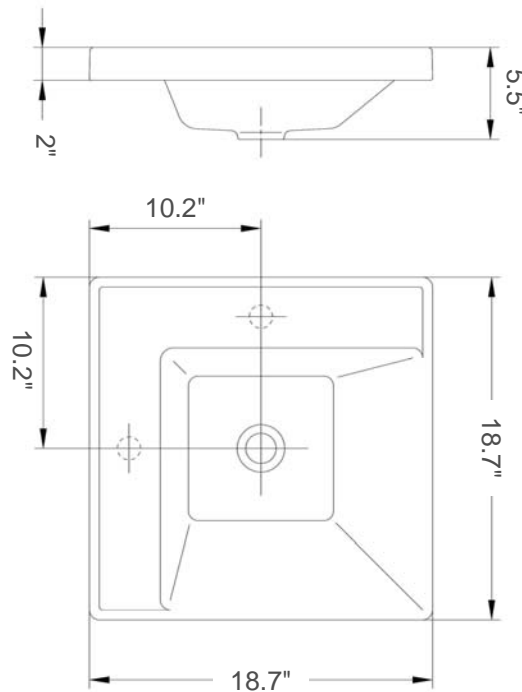

Minimal 52

Model Ref. 10010

Material: Porcelain

Color: White

Overall Dimensions: 20.5" L x 20.5" W x 5.5" H

Interior Dimensions: 15.3" L x 15.3" W x 4.5" H

Waste outlet: Ø1-3/4" I.D.

Installation: Self-rimming

Features: Two embedded prepared to drill faucet holes to expand faucet options

Optional (sold separately):

Wall-mount Vanity cabinet with deep drawer

Model Ref. 3830582

Dimensions: 19.7" L x 20.1" W x 19.7" H

Color/Finish: Wenge

Features: Drawer conceals Shelf compartment accented with chrome plated guardrail

Metallic wall Frame with towel bar and wooden shelf

Model Ref. 3831082

Dimensions: 20.1" L x 19.7" W x 19.7" H

Color/Finish: Brushed Aluminum/ Wenge (shelf)

All dimensions are nominal

BISSONNET

Tel. (610) 454-1295 · Fax (610) 454-9385 · info@bissonnet.net · www.bissonnet.net