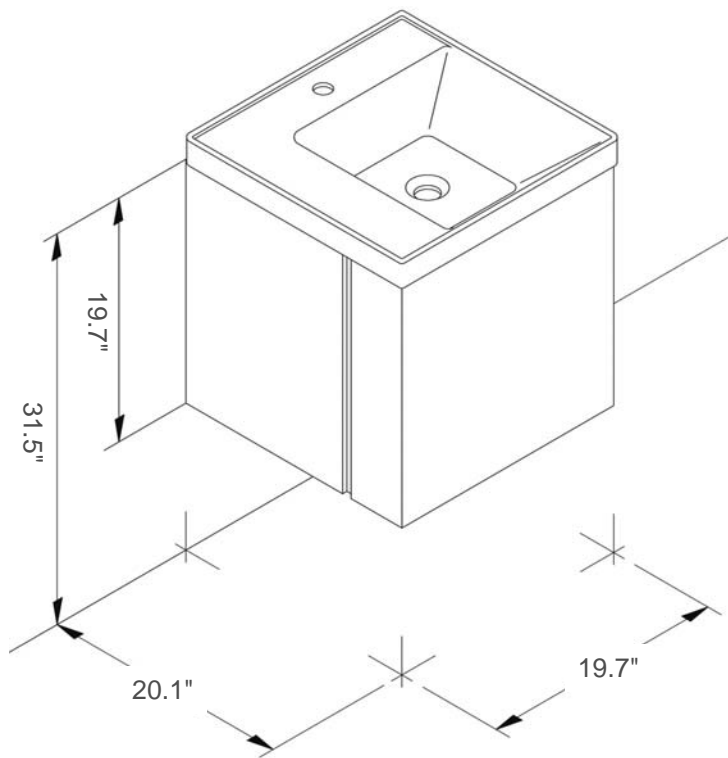

Minimal 52

Model Ref. 10010

Material: Porcelain

Color: White

Overall Dimensions: 20.5" L x 20.5" W x 5.5" H

Interior Dimensions: 15.3" L x 15.3" W x 4.5" H

Waste outlet: Ø1-3/4" I.D.

Installation: Self-rimming

Model Ref. 3830582

Material: Hard wood

Color/Finish: Wenge

Dimensions: 19.7" L x 20.1" W x 19.7" H

Features: Shelf compartment with chrome-plated guardrail

Optional (sold separately):

Self-rimming square Sink

Model: Minimal 52

Model Ref. 10010

Material: Porcelain

Color: White

O.D. 20.5" L x 20.5" W x 5.5" H x 2" h Sink rim

All dimensions are nominal

BISSONNET

Tel. (610) 454-1295 · Fax (610) 454-9385 · info@bissonnet.net · www.bissonnet.net

Minimal 52-R

Wall Frame with towel bar and wooden shelf

Model Ref. 3831082

Material: Anodized Aluminum

Color/Finish: Brushed Aluminum/ Wenge (shelf)

Dimensions: 20.1" L x 19.7" W x 19.7" H

Features: Shelf compartment with chrome-plated guardrail