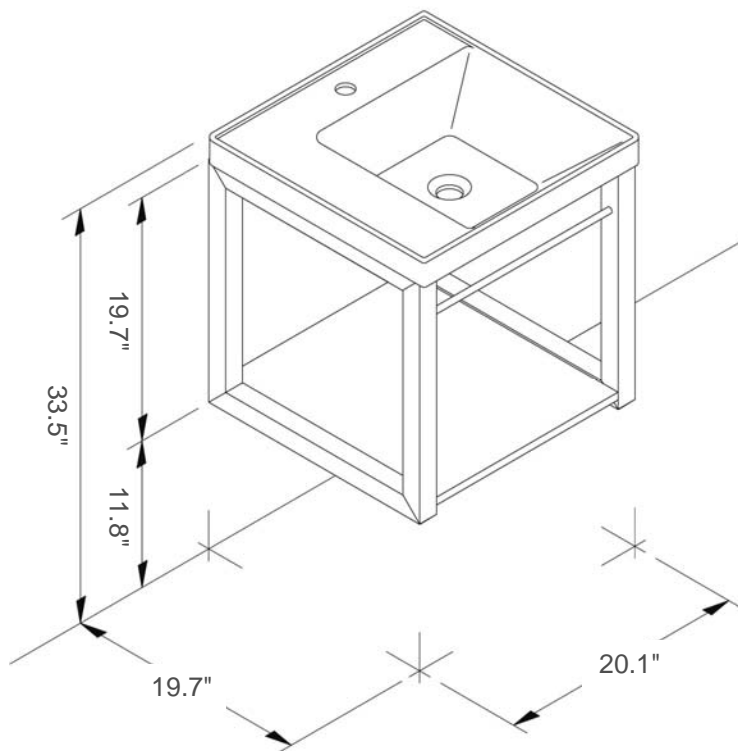

Minimal 52

Model Ref. 10010

Material: Porcelain

Color: White

Overall Dimensions: 20.5" L x 20.5" W x 5.5" H

Interior Dimensions: 15.3" L x 15.3" W x 4.5" H

Waste outlet: Ø1-3/4" I.D.

Installation: Self-rimming

Features: Two embedded prepared to drill faucet holes to expand faucet options

Optional (sold separately):

Wall-mount Vanity cabinet with deep drawer

Model Ref. 3830582

Dimensions: 19.7" L x 20.1" W x 19.7" H

Minimal 52-R

Wall Frame with towel bar and wooden shelf

Model Ref. 3831082

Material: Anodized Aluminum

Color/Finish: Brushed Aluminum/ Wenge (shelf)

Dimensions: 20.1" L x 19.7" W x 19.7" H

Features: Shelf compartment with chrome-plated guardrail

Optional (sold separately):

Self-rimming square Sink

Model: Minimal 52

Model Ref. 10010

Material: Porcelain

Color: White

O.D. 20.5" L x 20.5" W x 5.5" H x 2" h Sink rim

All dimensions are nominal