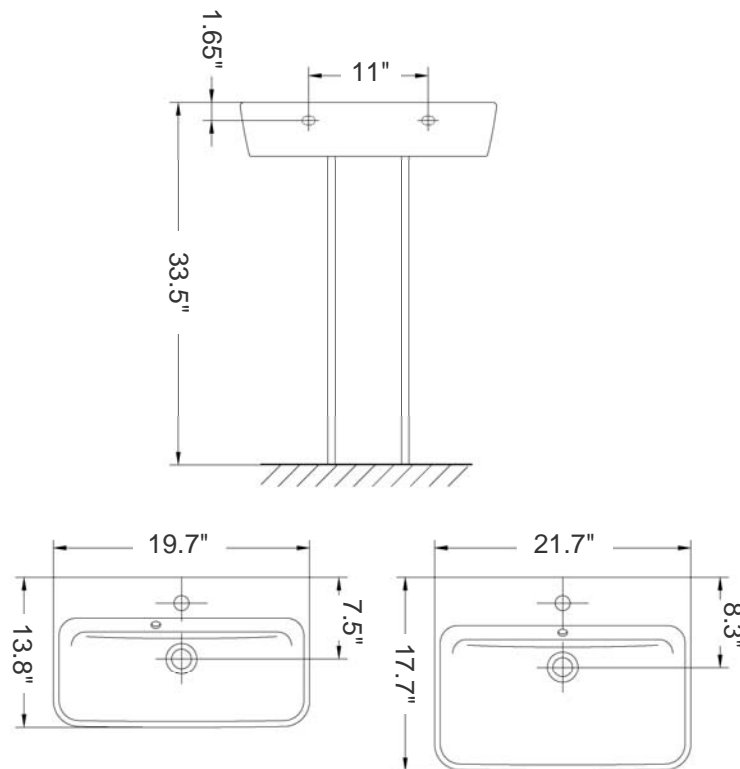

# Emma pedestal

Material: Vitreous china

Color: White

Features: Overflow and one pre-drilled faucet hole

Drain hole: 1.75" Interior Diameter

## Model Ref. 27080/27430

Overall Dimensions: 19.7" L x 13.8" W x 33.5" H

Sink overall dimensions: 19.7" L x 13.8" W x 4.9" H

Sink interior dimensions: 18.2" L x 9.5" W x 4.4" H

## Model Ref. 27000/27430

Overall Dimensions: 21.7" L x 17.7" W x 33.5" H

Sink overall dimensions: 21.7" L x 17.7" W x 4.9" H

Sink interior dimensions: 20" L x 12.8" W x 4.4" H

Optional (sold separately):

Polished stainless steel curved Towel Bar (Model Ref. 53020)

Dimensions: 15.7" L x 15.5" W x 4.1" H

Recommended accessory (not included): 2.5" Diameter drain i.e. Click-clack Drain Ref. 360551

Model Ref. 27080/27430