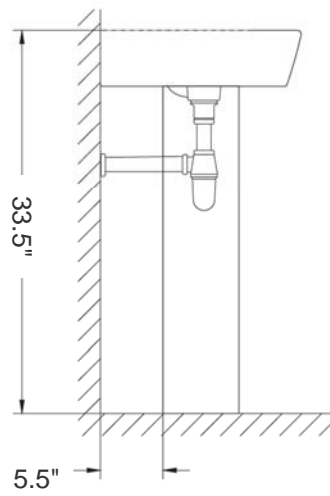

## Model Ref. 27080/27430

Overall Dimensions: 19.7" L x 13.8" W x 33.5" H

Sink overall dimensions: 19.7" L x 13.8" W x 4.9" H

Sink interior dimensions: 18.2" L x 9.5" W x 4.4" H

## Model Ref. 27000/27430

Overall Dimensions: 21.7" L x 17.7" W x 33.5" H

Sink overall dimensions: 21.7" L x 17.7" W x 4.9" H

Sink interior dimensions: 20" L x 12.8" W x 4.4" H

Optional (sold separately):

Polished stainless steel curved Towel Bar (Model Ref. 53020)

Dimensions: 15.7" L x 15.5" W x 4.1" H

Recommended accessory (not included): 2.5" Diameter drain i.e. Click-clack Drain Ref. 360551

Model Ref. 27080/27430

# Emma pedestal

Model Ref. 27080/27430

Model Ref. 27000/27430

All dimensions are nominal