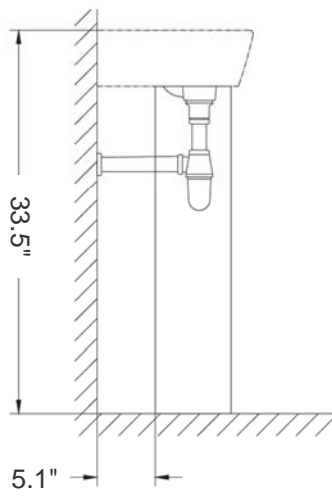

## Model Ref. 27080/27430

Overall Dimensions: 19.7" L x 13.8" W x 33.5" H

Sink overall dimensions: 19.7" L x 13.8" W x 4.9" H

Sink interior dimensions: 18.2" L x 9.5" W x 4.4" H

## Model Ref. 27000/27430

Overall Dimensions: 21.7" L x 17.7" W x 33.5" H

Sink overall dimensions: 21.7" L x 17.7" W x 4.9" H

Sink interior dimensions: 20" L x 12.8" W x 4.4" H

Optional (sold separately):

Polished stainless steel curved Towel Bar (Model Ref. 53020)

Dimensions: 15.7" L x 15.5" W x 4.1" H

Recommended accessory (not included): 2.5" Diameter drain i.e. Click-clack Drain Ref. 360551

Model Ref. 27080/27430

# Emma pedestal

Model Ref. 27080/27430

Model Ref. 27000/27430

All dimensions are nominal