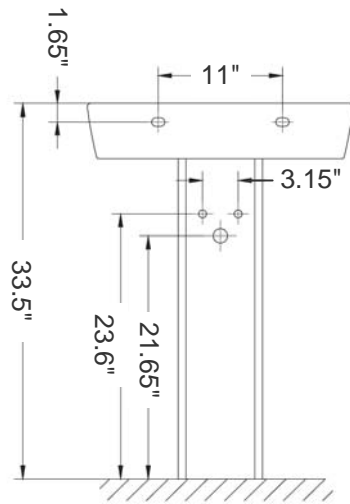

## Model Ref. 27080/27430

Overall Dimensions: 19.7" L x 13.8" W x 33.5" H

Sink overall dimensions: 19.7" L x 13.8" W x 4.9" H

Sink interior dimensions: 18.2" L x 9.5" W x 4.4" H

## Model Ref. 27000/27430

Overall Dimensions: 21.7" L x 17.7" W x 33.5" H

Sink overall dimensions: 21.7" L x 17.7" W x 4.9" H

Sink interior dimensions: 20" L x 12.8" W x 4.4" H

Optional (sold separately):

Polished stainless steel curved Towel Bar (Model Ref. 53020)

Dimensions: 15.7" L x 15.5" W x 4.1" H

Recommended accessory (not included): 2.5" Diameter drain i.e. Click-clack Drain Ref. 360551

Model Ref. 27080/27430

# Emma pedestal

Model Ref. 27080/27430

Model Ref. 27000/27430

All dimensions are nominal