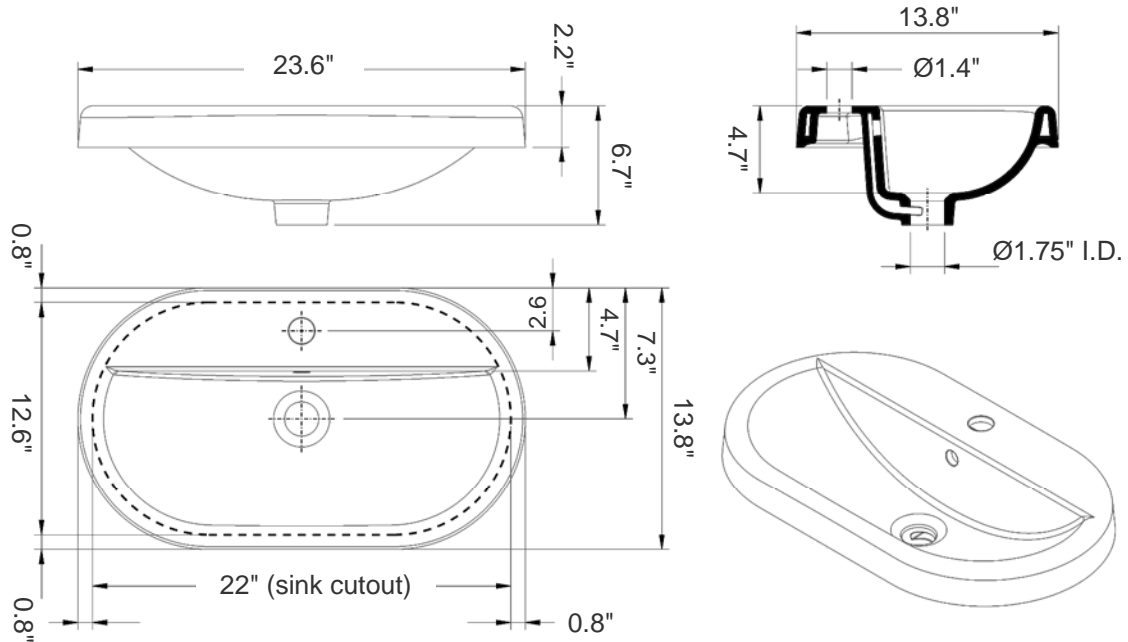

# Meridian

Model Ref. 118899

Material: Vitreous china

Color: White

Installation: Self-rimming

Overall Dimensions: 23.6" L x 14.2" W x 6.7" H

Interior Dimensions: 21.3" L x 8.3" W x 4.7" H

Drain hole: 1.75" Interior Diameter

Features: Overflow and one pre-drilled faucet hole

Recommended accessory (not included): 2.5" Diameter drain i.e. Click-clack drain Ref. 360551

All dimensions are nominal

BISSONNET

Tel. (610) 454-1295 · Fax (610) 454-9385 · info@bissonnet.net · www.bissonnet.net