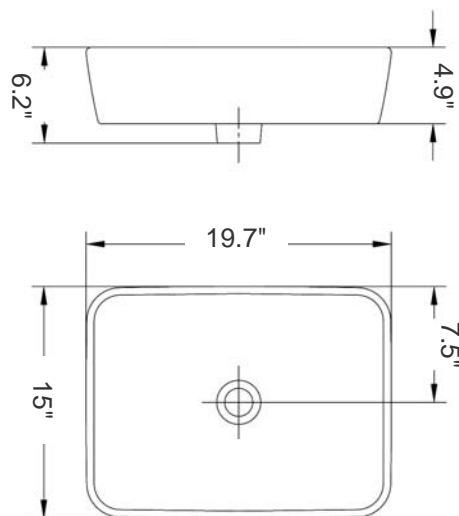

## Emma 38

Model Ref. 27050

Material: Vitreous china

Color: White

Overall Dimensions: 19.7" L x 15" W x 6.2" H

Interior Dimensions: 18.2" L x 13.5" W x 4.4" H

Foot print: 18.1" L x 13.3" W

Drain hole: 1.75" Interior Diameter

Installation: Counter-top

Features: Without overflow

Recommended accessory (not included): 2.5" Diameter drain i.e. Click-clack Drain Ref. 960551

All dimensions are nominal

BISSONNET

Tel. (610) 454-1295 · Fax (610) 454-9385 · [info@bissonnet.net](mailto:info@bissonnet.net) · [www.bissonnet.net](http://www.bissonnet.net)