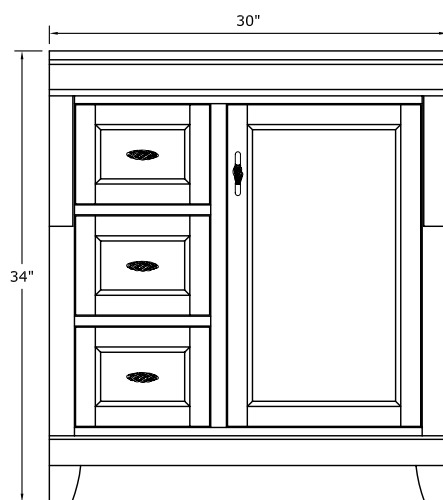

3 full extension dovetail drawers with soft close bumpers

Concealed adjustable hinges

Maple coated PVC interior for easy cleaning

Decorative toe kick

Fully assembled

Overall Dimensions: 30" x 21-5/8" x 34"H

Overall Dimensions: 30" x 21-5/8" x 34"H

Vanity top and sink not included

NAPLES 36" VANITY

Supplier Model# NACA3621D

U.S.	Canada
HD SKU# 138-274	HD Article# N/A
HD S/O# 126-984	HD S/O# 1000125517
Internet# 100508057	Internet# 901-042
YOW Item# 219-121	