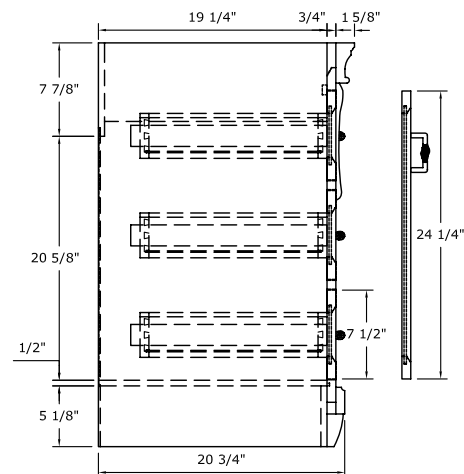

Overall Dimensions: 30" x 21-5/8" x 34"H

Vanity top and sink not included

NAPLES 36" VANITY

Supplier Model# NACA3621D

U.S.	Canada
HD SKU# 138-274	HD Article# N/A
HD S/O# 126-984	HD S/O# 1000125517
Internet# 100508057	Internet# 901-042
YOW Item# 219-121	

Overall Dimensions: 36" x 21-5/8" x 34"H

Vanity top and sink not included

NAPLES 36" VANITY

Supplier Model# NACA3621DL

U.S.	Canada
HD SKU# N/A	HD Article# N/A
HD S/O# 506-082	HD S/O# 1000125517
Internet# 100676537	Internet# 917-644
YOW Item# 471-777	

Overall Dimensions: 36" x 21-5/8" x 34"H

Vanity top and sink not included

NAPLES 48" VANITY

Supplier Model# NACA4821D

U.S.	Canada
HD SKU# 138-532	HD Article# N/A
HD S/O# 123-941	HD S/O# 1000125517
Internet# 100508058	Internet# 901-043
YOW Item# 219-125	

Overall Dimensions: 48" x 21-5/8" x 34"H

Vanity top and sink not included

NAPLES 48" VANITY

Supplier Model# NACA4821DL

U.S.	Canada
HD SKU# N/A	HD Article# N/A
HD S/O# 506-724	HD S/O# 1000125517
Internet# 100676528	Internet# 917-645
YOW Item# 471-778	