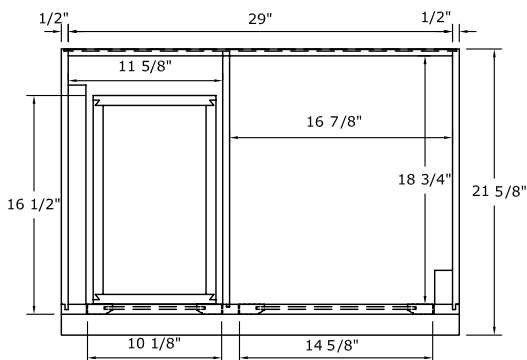

3 full extension dovetail drawers with soft close bumpers

Concealed adjustable hinges

Maple coated PVC interior for easy cleaning

Decorative toe kick

Fully assembled

Overall Dimensions: 30" x 21-5/8" x 34"H

Overall Dimensions: 30" x 21-5/8" x 34"H

Vanity top and sink not included

NAPLES 36" VANITY

Supplier Model# NACA3621D

U.S.	Canada
HD SKU# 138-274	HD Article# N/A
HD S/O# 126-984	HD S/O# 1000125517
Internet# 100508057	Internet# 901-042
YOW Item# 219-121	

Overall Dimensions: 36" x 21-5/8" x 34"H

Vanity top and sink not included

NAPLES 36" VANITY

Supplier Model# NACA3621DL

U.S.	Canada
HD SKU# N/A	HD Article# N/A
HD S/O# 506-082	HD S/O# 1000125517
Internet# 100676537	Internet# 917-644
YOW Item# 471-777	

Overall Dimensions: 36" x 21-5/8" x 34"H

Vanity top and sink not included

NAPLES 48" VANITY

Supplier Model# NACA4821D

U.S.	Canada
HD SKU# 138-532	HD Article# N/A
HD S/O# 123-941	HD S/O# 1000125517
Internet# 100508058	Internet# 901-043
YOW Item# 219-125	