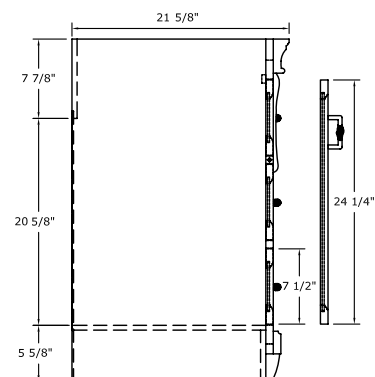

Overall Dimensions: 36" x 21-5/8" x 34"H

Vanity top and sink not included

NAPLES 36" VANITY

Supplier Model# NACA3621DL

U.S.	Canada
HD SKU# N/A	HD Article# N/A
HD S/O# 506-082	HD S/O# 1000125517
Internet# 100676537	Internet# 917-644
YOW Item# 471-777	

Overall Dimensions: 36" x 21-5/8" x 34"H

Vanity top and sink not included

NAPLES 48" VANITY

Supplier Model# NACA4821D

U.S.	Canada
HD SKU# 138-532	HD Article# N/A
HD S/O# 123-941	HD S/O# 1000125517
Internet# 100508058	Internet# 901-043
YOW Item# 219-125	

Overall Dimensions: 48" x 21-5/8" x 34"H

Vanity top and sink not included

NAPLES 48" VANITY

Supplier Model# NACA4821DL

U.S.	Canada
HD SKU# N/A	HD Article# N/A
HD S/O# 506-724	HD S/O# 1000125517
Internet# 100676528	Internet# 917-645
YOW Item# 471-778	

Overall Dimensions: 48" x 21-5/8" x 34"H

Vanity top and sink not included

NAPLES 60" VANITY

Supplier Model# NACA6021D

U.S.	Canada
HD SKU# 138-816	HD Article# N/A
HD S/O# 123-991	HD S/O# 1000125517
Internet# 100508059	Internet# 901-044
YOW Item# 219-133	