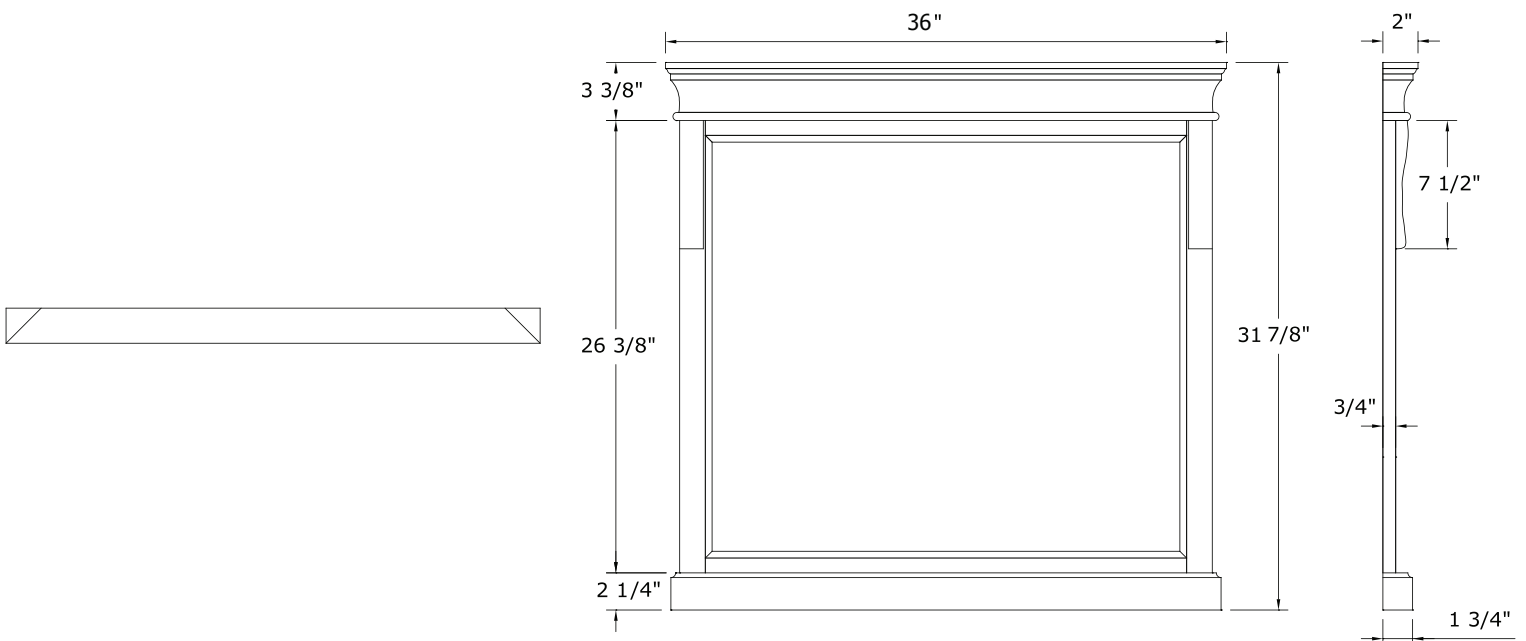

NAPLES 36" MIRROR

Supplier Model# NACM3632

U.S.	Canada
HD SKU# 140-056	HD Article# N/A
HD S/O# 124-027	HD S/O# 1000125517
Internet# 100508061	Internet# 901-046
YOW Item# 219-149	

Warm Cinnamon finish

Secure-Mount™ easy hanging system

Exceptional craftsmanship and decorative detail

Fully assembled

Overall Dimensions: 36" x 2" x 31-7/8"H