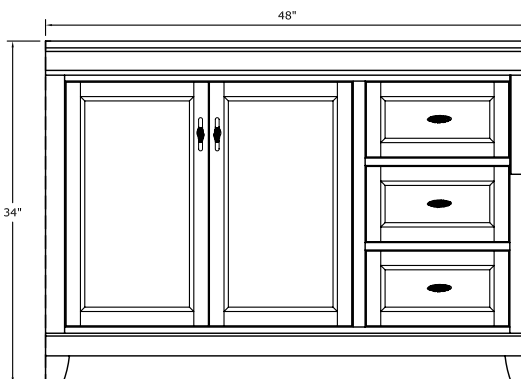

Overall Dimensions: 48" x 21-5/8" x 34"H

Vanity top and sink not included

NAPLES 48" VANITY

Supplier Model# NACA4821DL

U.S.	Canada
HD SKU# N/A	HD Article# N/A
HD S/O# 506-724	HD S/O# 1000125517
Internet# 100676528	Internet# 917-645
YOW Item# 471-778	