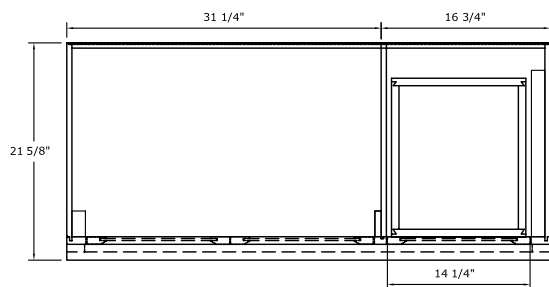

Overall Dimensions: 36" x 21-5/8" x 34"H

Vanity top and sink not included

NAPLES 36" VANITY

Supplier Model# NACA3621DL

U.S.	Canada
HD SKU# N/A	HD Article# N/A
HD S/O# 506-082	HD S/O# 1000125517
Internet# 100676537	Internet# 917-644
YOW Item# 471-777	

Overall Dimensions: 36" x 21-5/8" x 34"H

Vanity top and sink not included

NAPLES 48" VANITY

Supplier Model# NACA4821D

U.S.	Canada
HD SKU# 138-532	HD Article# N/A
HD S/O# 123-941	HD S/O# 1000125517
Internet# 100508058	Internet# 901-043
YOW Item# 219-125	

Overall Dimensions: 48" x 21-5/8" x 34"H

Vanity top and sink not included

NAPLES 48" VANITY

Supplier Model# NACA4821DL

U.S.	Canada
HD SKU# N/A	HD Article# N/A
HD S/O# 506-724	HD S/O# 1000125517
Internet# 100676528	Internet# 917-645
YOW Item# 471-778	