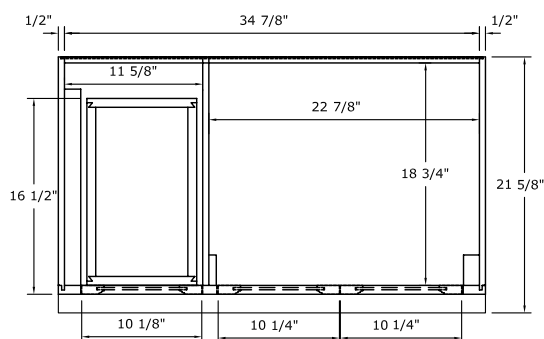

Overall Dimensions: 30" x 21-5/8" x 34"H

Vanity top and sink not included

NAPLES 36" VANITY

Supplier Model# NACA3621D

U.S.	Canada
HD SKU# 138-274	HD Article# N/A
HD S/O# 126-984	HD S/O# 1000125517
Internet# 100508057	Internet# 901-042
YOW Item# 219-121	

Overall Dimensions: 36" x 21-5/8" x 34"H

Vanity top and sink not included

NAPLES 36" VANITY

Supplier Model# NACA3621DL

U.S.	Canada
HD SKU# N/A	HD Article# N/A
HD S/O# 506-082	HD S/O# 1000125517
Internet# 100676537	Internet# 917-644
YOW Item# 471-777	

Overall Dimensions: 36" x 21-5/8" x 34"H

Vanity top and sink not included

NAPLES 48" VANITY

Supplier Model# NACA4821D

U.S.	Canada
HD SKU# 138-532	HD Article# N/A
HD S/O# 123-941	HD S/O# 1000125517
Internet# 100508058	Internet# 901-043
YOW Item# 219-125	

Overall Dimensions: 48" x 21-5/8" x 34"H

Vanity top and sink not included

NAPLES 48" VANITY

Supplier Model# NACA4821DL

U.S.	Canada
HD SKU# N/A	HD Article# N/A
HD S/O# 506-724	HD S/O# 1000125517
Internet# 100676528	Internet# 917-645
YOW Item# 471-778	