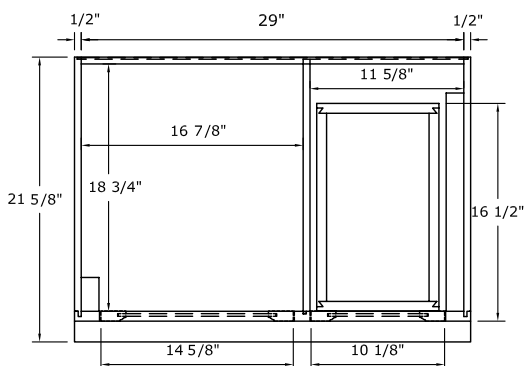

NAPLES 30" VANITY

Supplier Model# NACA3021D

U.S.	Canada
HD SKU# 477-965	HD Article# N/A
HD S/O# 122-803	HD S/O# 1000125517
Internet# 100508056	Internet# 901-041
YOW Item# 219-113	

Warm Cinnamon finish

Black birdcage-style hardware

3 full extension dovetail drawers with soft close bumpers

Concealed adjustable hinges

Maple coated PVC interior for easy cleaning

Decorative toe kick

Fully assembled

Overall Dimensions: 30" x 21-5/8" x 34"H

Vanity top and sink not included