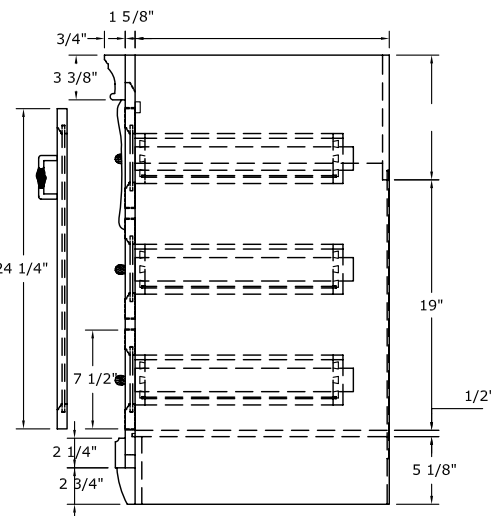

NAPLES 30" VANITY

Supplier Model# NACA3021D

U.S.	Canada
HD SKU# 477-965	HD Article# N/A
HD S/O# 122-803	HD S/O# 1000125517
Internet# 100508056	Internet# 901-041
YOW Item# 219-113	

Warm Cinnamon finish

Black birdcage-style hardware

3 full extension dovetail drawers with soft close bumpers

Concealed adjustable hinges

Maple coated PVC interior for easy cleaning

Decorative toe kick

Fully assembled

Overall Dimensions: 30" x 21-5/8" x 34"H

Vanity top and sink not included