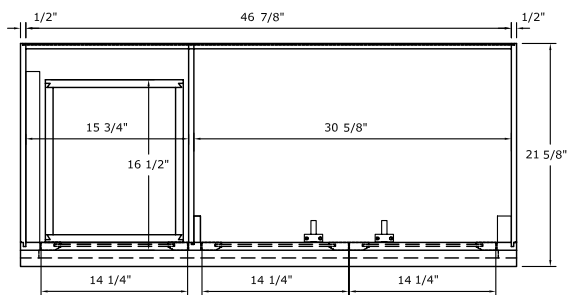

Overall Dimensions: 36" x 21-5/8" x 34"H

Vanity top and sink not included

NAPLES 48" VANITY

Supplier Model# NACA4821D

U.S.	Canada
HD SKU# 138-532	HD Article# N/A
HD S/O# 123-941	HD S/O# 1000125517
Internet# 100508058	Internet# 901-043
YOW Item# 219-125	

Overall Dimensions: 48" x 21-5/8" x 34"H

Vanity top and sink not included

NAPLES 48" VANITY

Supplier Model# NACA4821DL

U.S.	Canada
HD SKU# N/A	HD Article# N/A
HD S/O# 506-724	HD S/O# 1000125517
Internet# 100676528	Internet# 917-645
YOW Item# 471-778	

Overall Dimensions: 48" x 21-5/8" x 34"H

Vanity top and sink not included

NAPLES 60" VANITY

Supplier Model# NACA6021D

U.S.	Canada
HD SKU# 138-816	HD Article# N/A
HD S/O# 123-991	HD S/O# 1000125517
Internet# 100508059	Internet# 901-044
YOW Item# 219-133	