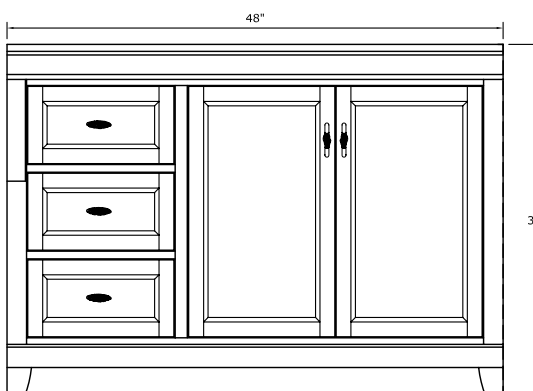

Overall Dimensions: 48" x 21-5/8" x 34"H

Vanity top and sink not included

NAPLES 60" VANITY

Supplier Model# NACA6021D

U.S.	Canada
HD SKU# 138-816	HD Article# N/A
HD S/O# 123-991	HD S/O# 1000125517
Internet# 100508059	Internet# 901-044
YOW Item# 219-133	