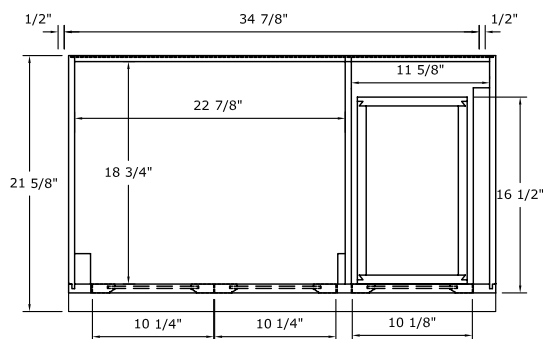

Overall Dimensions: 30" x 21-5/8" x 34"H

Vanity top and sink not included

NAPLES 36" VANITY

Supplier Model# NACA3621D

U.S.	Canada
HD SKU# 138-274	HD Article# N/A
HD S/O# 126-984	HD S/O# 1000125517
Internet# 100508057	Internet# 901-042
YOW Item# 219-121	

Overall Dimensions: 36" x 21-5/8" x 34"H

Vanity top and sink not included

NAPLES 36" VANITY

Supplier Model# NACA3621DL

U.S.	Canada
HD SKU# N/A	HD Article# N/A
HD S/O# 506-082	HD S/O# 1000125517
Internet# 100676537	Internet# 917-644
YOW Item# 471-777	

Overall Dimensions: 36" x 21-5/8" x 34"H

Vanity top and sink not included

NAPLES 48" VANITY

Supplier Model# NACA4821D

U.S.	Canada
HD SKU# 138-532	HD Article# N/A
HD S/O# 123-941	HD S/O# 1000125517
Internet# 100508058	Internet# 901-043
YOW Item# 219-125	

Overall Dimensions: 48" x 21-5/8" x 34"H

Vanity top and sink not included

NAPLES 48" VANITY

Supplier Model# NACA4821DL

U.S.	Canada
HD SKU# N/A	HD Article# N/A
HD S/O# 506-724	HD S/O# 1000125517
Internet# 100676528	Internet# 917-645
YOW Item# 471-778	