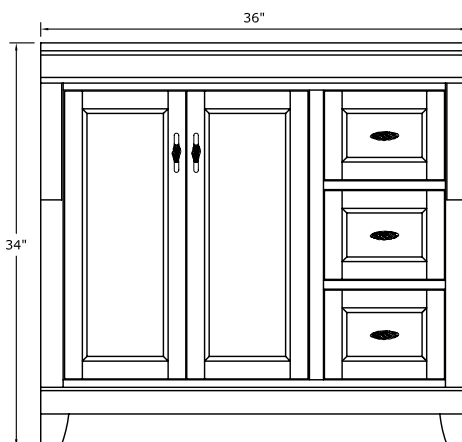

Overall Dimensions: 36" x 21-5/8" x 34"H

Vanity top and sink not included

NAPLES 36" VANITY

Supplier Model# NACA3621DL

U.S.	Canada
HD SKU# N/A	HD Article# N/A
HD S/O# 506-082	HD S/O# 1000125517
Internet# 100676537	Internet# 917-644
YOW Item# 471-777	