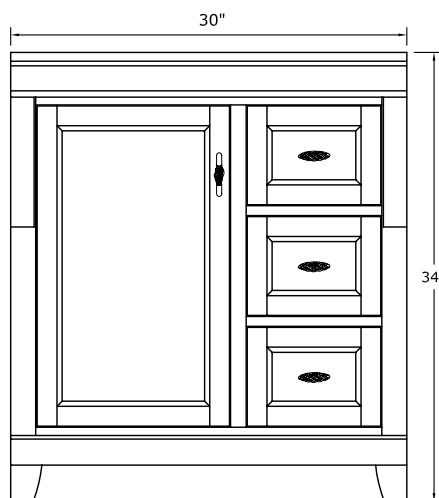

NAPLES 30" VANITY

Supplier Model# NACA3021D

U.S.	Canada
HD SKU# 477-965	HD Article# N/A
HD S/O# 122-803	HD S/O# 1000125517
Internet# 100508056	Internet# 901-041
YOW Item# 219-113	

Warm Cinnamon finish

Black birdcage-style hardware

3 full extension dovetail drawers with soft close bumpers

Concealed adjustable hinges

Maple coated PVC interior for easy cleaning

Decorative toe kick

Fully assembled

Overall Dimensions: 30" x 21-5/8" x 34"H

Vanity top and sink not included