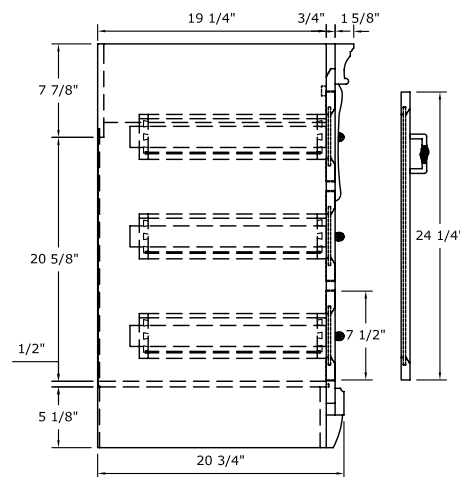

Overall Dimensions: 36" x 21-5/8" x 34"H

Vanity top and sink not included

NAPLES 36" VANITY

Supplier Model# NACA3621DL

U.S.	Canada
HD SKU# N/A	HD Article# N/A
HD S/O# 506-082	HD S/O# 1000125517
Internet# 100676537	Internet# 917-644
YOW Item# 471-777	

Overall Dimensions: 36" x 21-5/8" x 34"H

Vanity top and sink not included

NAPLES 48" VANITY

Supplier Model# NACA4821D

U.S.	Canada
HD SKU# 138-532	HD Article# N/A
HD S/O# 123-941	HD S/O# 1000125517
Internet# 100508058	Internet# 901-043
YOW Item# 219-125	

Overall Dimensions: 48" x 21-5/8" x 34"H

Vanity top and sink not included

NAPLES 48" VANITY

Supplier Model# NACA4821DL

U.S.	Canada
HD SKU# N/A	HD Article# N/A
HD S/O# 506-724	HD S/O# 1000125517
Internet# 100676528	Internet# 917-645
YOW Item# 471-778	