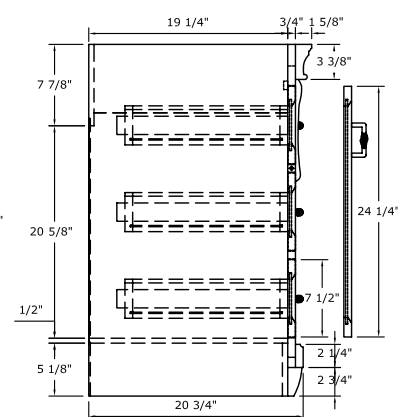

Overall Dimensions: 36" x 21-5/8" x 34"H

Vanity top and sink not included

NAPLES 48" VANITY

Supplier Model# NACA4821D

U.S.	Canada
HD SKU# 138-532	HD Article# N/A
HD S/O# 123-941	HD S/O# 1000125517
Internet# 100508058	Internet# 901-043
YOW Item# 219-125	

Overall Dimensions: 48" x 21-5/8" x 34"H

Vanity top and sink not included

NAPLES 48" VANITY

Supplier Model# NACA4821DL

U.S.	Canada
HD SKU# N/A	HD Article# N/A
HD S/O# 506-724	HD S/O# 1000125517
Internet# 100676528	Internet# 917-645
YOW Item# 471-778	

Overall Dimensions: 48" x 21-5/8" x 34"H

Vanity top and sink not included

NAPLES 60" VANITY

Supplier Model# NACA6021D

U.S.	Canada
HD SKU# 138-816	HD Article# N/A
HD S/O# 123-991	HD S/O# 1000125517
Internet# 100508059	Internet# 901-044
YOW Item# 219-133	