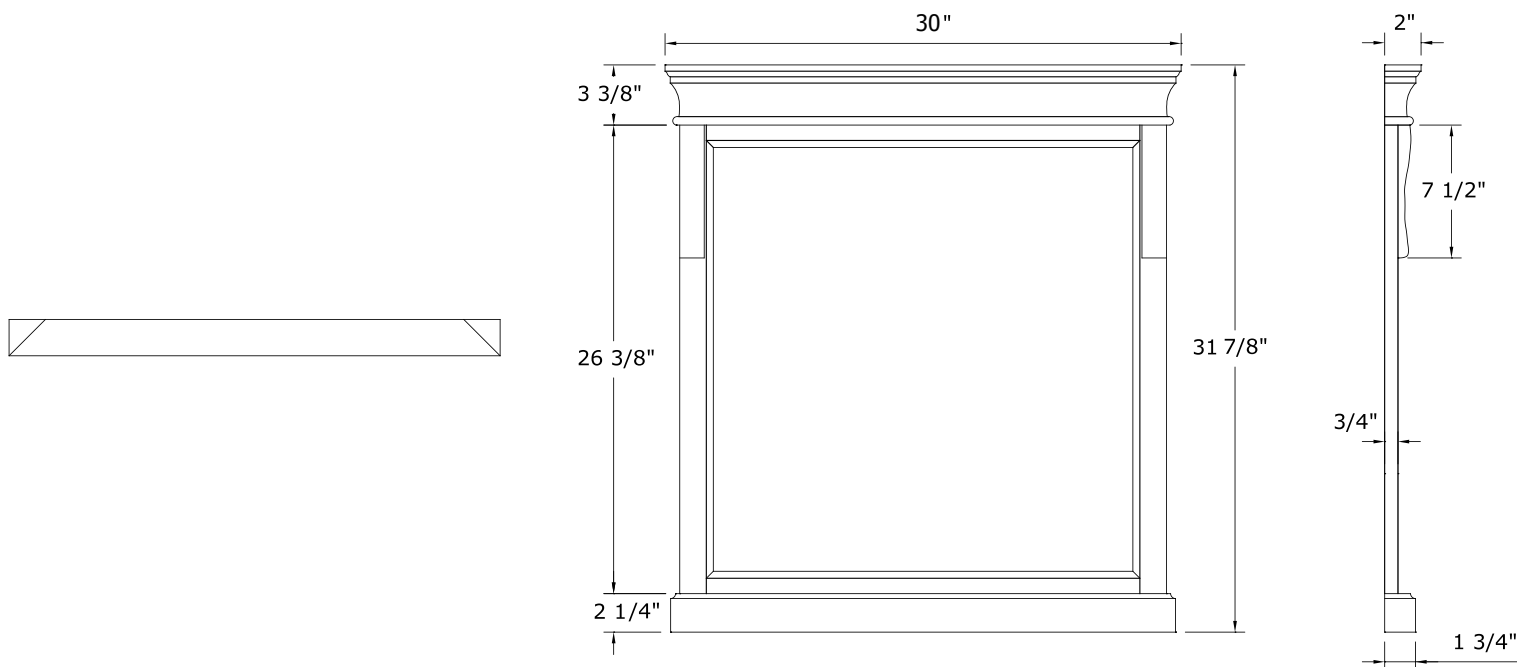

Concealed adjustable hinges

Maple coated PVC interior for easy cleaning

Decorative toe kick

Overall Dimensions: 72" x 22" x 34-3/4"H

NAPLES 30'' MIRROR

Supplier Model# NACM3032

U.S.	Canada
HD SKU# 139-744	HD Article# N/A
HD S/O# 124-008	HD S/O# 1000125517
Internet# 100508060	Internet# 901-045
YOW Item# 219-141	

Warm Cinnamon finish

Secure-Mount™ easy hanging system

Exceptional craftsmanship and decorative detail

Fully assembled

Overall Dimensions: 30'' x 2'' x 31-7/8''H

NAPLES 36" MIRROR

Supplier Model# NACM3632

U.S.	Canada
HD SKU# 140-056	HD Article# N/A
HD S/O# 124-027	HD S/O# 1000125517
Internet# 100508061	Internet# 901-046
YOW Item# 219-149	