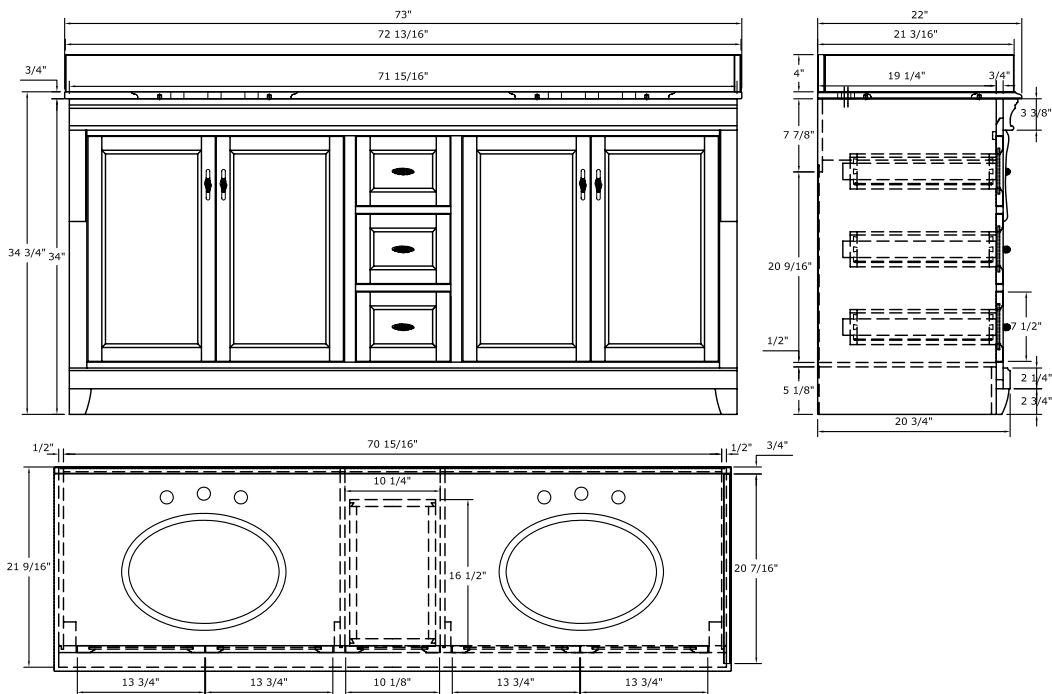

Concealed adjustable hinges

Maple coated PVC interior for easy cleaning

Decorative toe kick

Overall Dimensions: 72" x 22" x 34-3/4"H

NAPLES 30'' MIRROR

Supplier Model# NACM3032

U.S.	Canada
HD SKU# 139-744	HD Article# N/A
HD S/O# 124-008	HD S/O# 1000125517
Internet# 100508060	Internet# 901-045
YOW Item# 219-141	