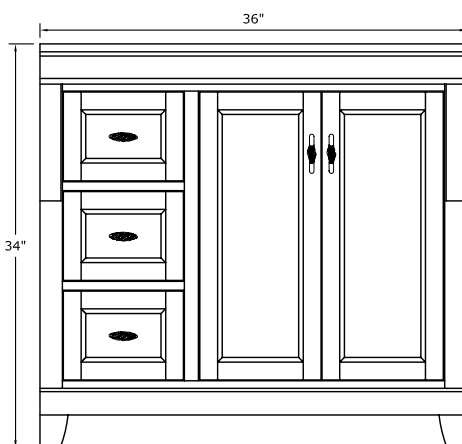

Overall Dimensions: 36" x 21-5/8" x 34"H

Vanity top and sink not included

NAPLES 48" VANITY

Supplier Model# NACA4821D

U.S.	Canada
HD SKU# 138-532	HD Article# N/A
HD S/O# 123-941	HD S/O# 1000125517
Internet# 100508058	Internet# 901-043
YOW Item# 219-125	