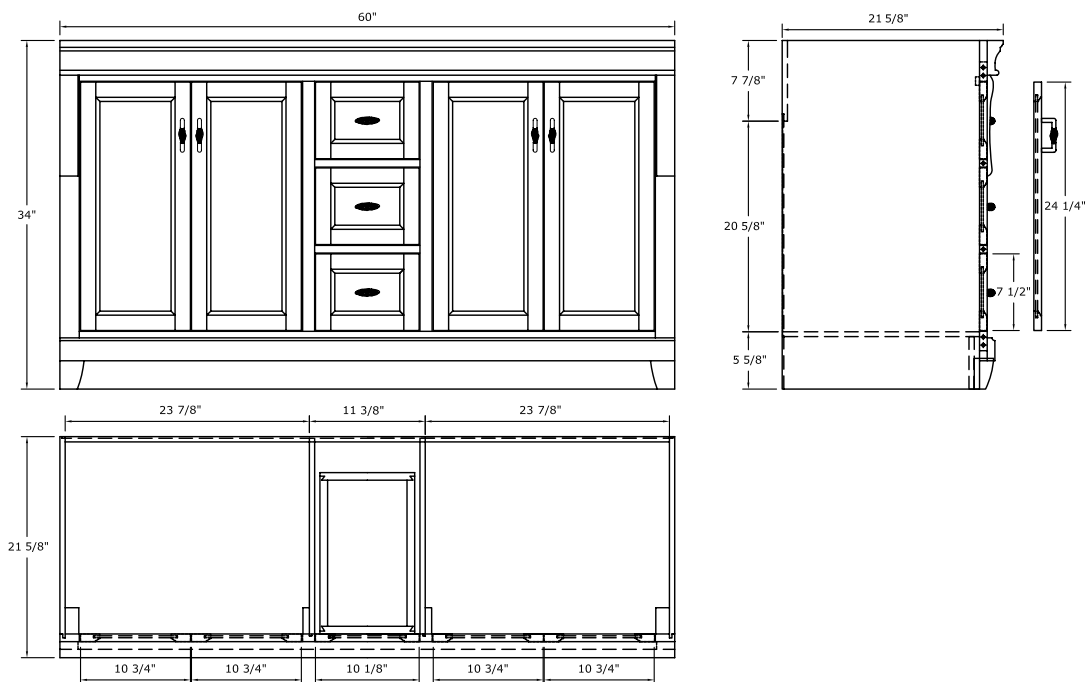

NAPLES 60" VANITY

Supplier Model# NACA6021D

U.S.	Canada
HD SKU# 138-816	HD Article# N/A
HD S/O# 123-991	HD S/O# 1000125517
Internet# 100508059	Internet# 901-044
YOW Item# 219-133	

Warm Cinnamon finish

Black birdcage-style hardware

3 full extension dovetail drawers with soft close bumpers

Concealed adjustable hinges

Maple coated PVC interior for easy cleaning

Decorative toe kick

Fully assembled

Overall Dimensions: 60" x 21-5/8" x 34"H

Vanity top and sink not included