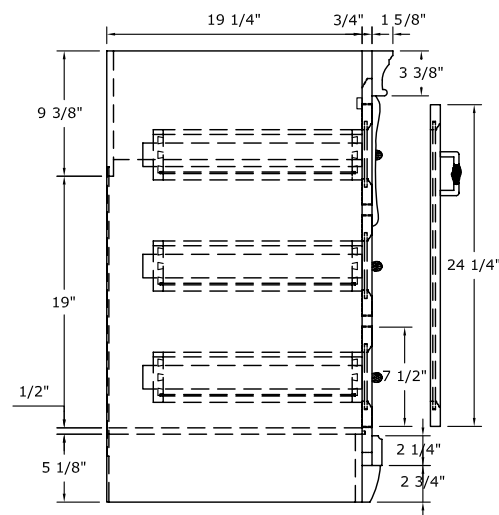

Overall Dimensions: 30" x 21-5/8" x 34"H

Vanity top and sink not included

NAPLES 36" VANITY

Supplier Model# NACA3621D

U.S.	Canada
HD SKU# 138-274	HD Article# N/A
HD S/O# 126-984	HD S/O# 1000125517
Internet# 100508057	Internet# 901-042
YOW Item# 219-121	

Overall Dimensions: 36" x 21-5/8" x 34"H

Vanity top and sink not included

NAPLES 36" VANITY

Supplier Model# NACA3621DL

U.S.	Canada
HD SKU# N/A	HD Article# N/A
HD S/O# 506-082	HD S/O# 1000125517
Internet# 100676537	Internet# 917-644
YOW Item# 471-777	

Overall Dimensions: 36" x 21-5/8" x 34"H

Vanity top and sink not included

NAPLES 48" VANITY

Supplier Model# NACA4821D

U.S.	Canada
HD SKU# 138-532	HD Article# N/A
HD S/O# 123-941	HD S/O# 1000125517
Internet# 100508058	Internet# 901-043
YOW Item# 219-125	

Overall Dimensions: 48" x 21-5/8" x 34"H

Vanity top and sink not included

NAPLES 48" VANITY

Supplier Model# NACA4821DL

U.S.	Canada
HD SKU# N/A	HD Article# N/A
HD S/O# 506-724	HD S/O# 1000125517
Internet# 100676528	Internet# 917-645
YOW Item# 471-778	