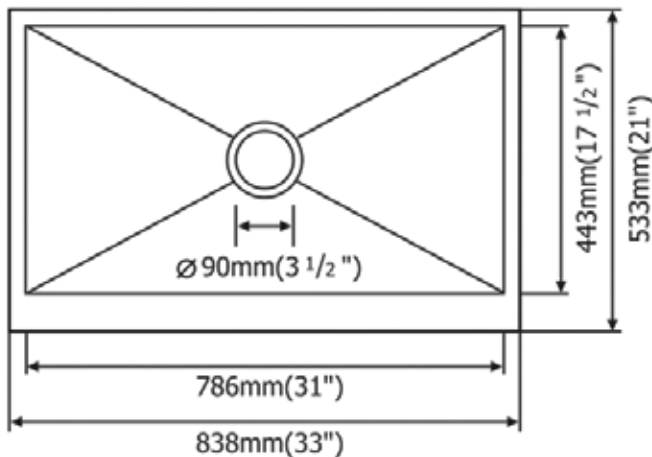

DRAWING:

PRODUCT SUPPORT

Email: support@water-creation.com

Tel: 626-377-1975

PRODUCT SPECIFICATION

Item Code: SS-U-3321A

Construction: Premium Quality T-304 16 Gauge Stainless Steel

Formation: Hand Made

Finish: Premium Quality Soft Brush Scratch Resistant Lustrous Satin Finish

Dimensions: 33" x 21" x 10" Deep

Installation: Undermount