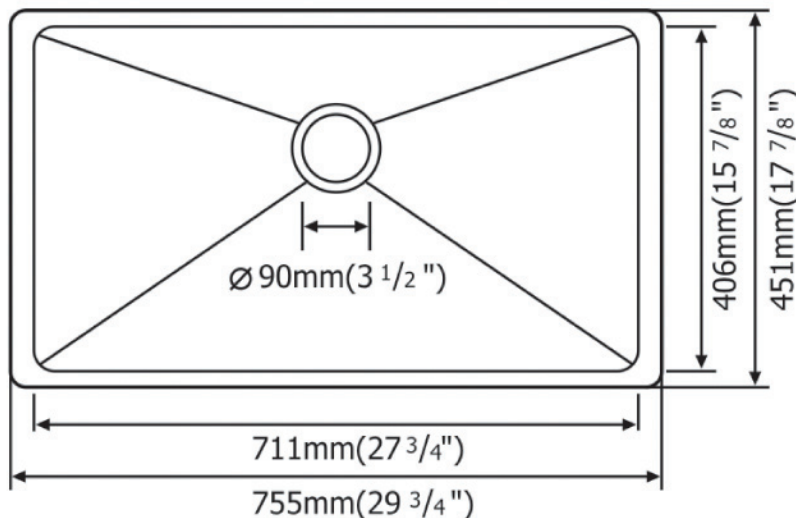

WATER
CREATION

TECHNICAL DATASHEET

Water Creation 30" x 18" Small Radius
Under Mount Single Bowl Stainless Steel
Kitchen Sink, Eighteen Gauge
SS-U-3018B

DRAWING:

PRODUCT SUPPORT

Email: support@water-creation.com
Tel: 626-377-1975

PRODUCT SPECIFICATION

Item Code: SS-U-3018B

Construction: Premium Quality T-304 18 Gauge Stainless Steel

Finish: Premium Quality Soft Brush Scratch Resistant Lustrous Satin Finish

Small Radius Corner: 0.8" Vertical and Horizontal Radius

Dimensions: 30" x 18" x 9" Deep

Installation: Undermount

Drain Opening: 3-1/2"

UPC Certified