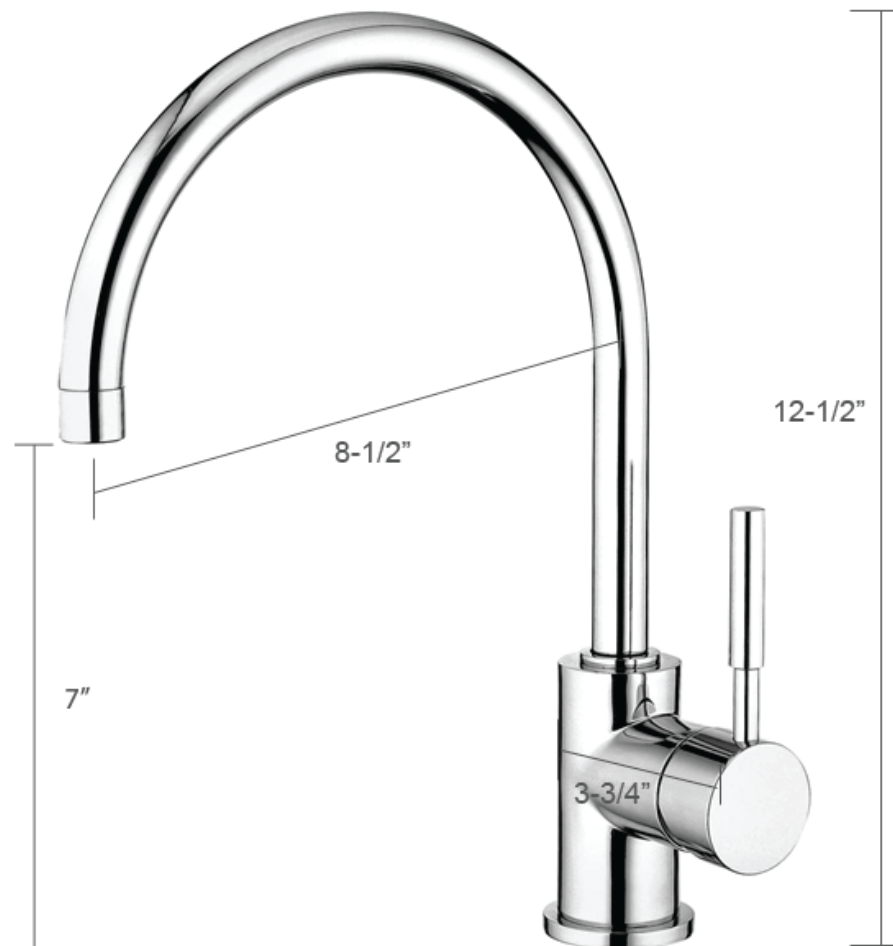

WATER
CREATION

TECHNICAL DATASHEET

Water Creation Single Handle Kitchen
Faucet with Swivel Spout

PRODUCT SPECIFICATION

Item Code: F5-0003-01 (Chrome)
F5-0003-02 (Brushed Nickel)
Construction: 100% Solid Brass
Connection: 12" Stainless Steel Flex Hose
with 1/2" NPT Connection
Finish: Chrome, Brushed Nickel
Sink Hole Required: 1
Spout Height: 7"
Spout Reach: 8-1/2" (Swivel Spout)
Overall Faucet Height: 12-1/2"
Flow Rate: 2.0 GPM @ 60 PSI