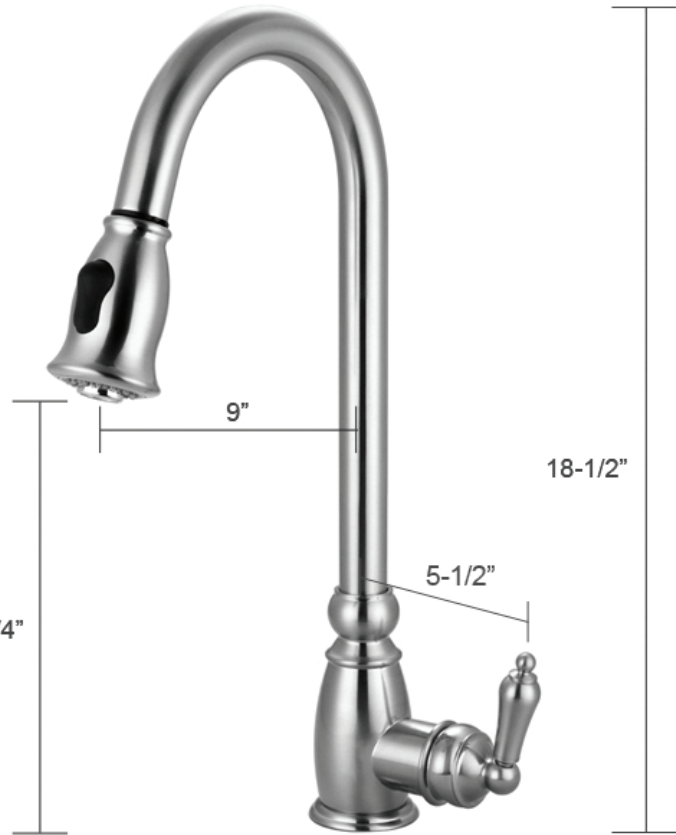

WATER
CREATION

TECHNICAL DATASHEET

Water Creation Single Handle Kitchen Faucet
F5-0001

Oil Rubbed Bronze

Brushed Nickel

PRODUCT SPECIFICATION

Item Code: F5-0001-01 (Chrome)
F5-0001-02 (Brushed Nickel)
F5-0001-03 (Oil Rubbed Bronze)

Construction: Solid Brass

Connection: 12" Stainless Steel Flex Hose
with 1/2" NPT Connection

Finish: Chrome, Brushed Nickel, Oil Rubbed Bronze

Sink Hole Required: 1

Spout Height: 11-1/4"

Spout Reach: 9"

Overall Faucet Height: 18-1/2"