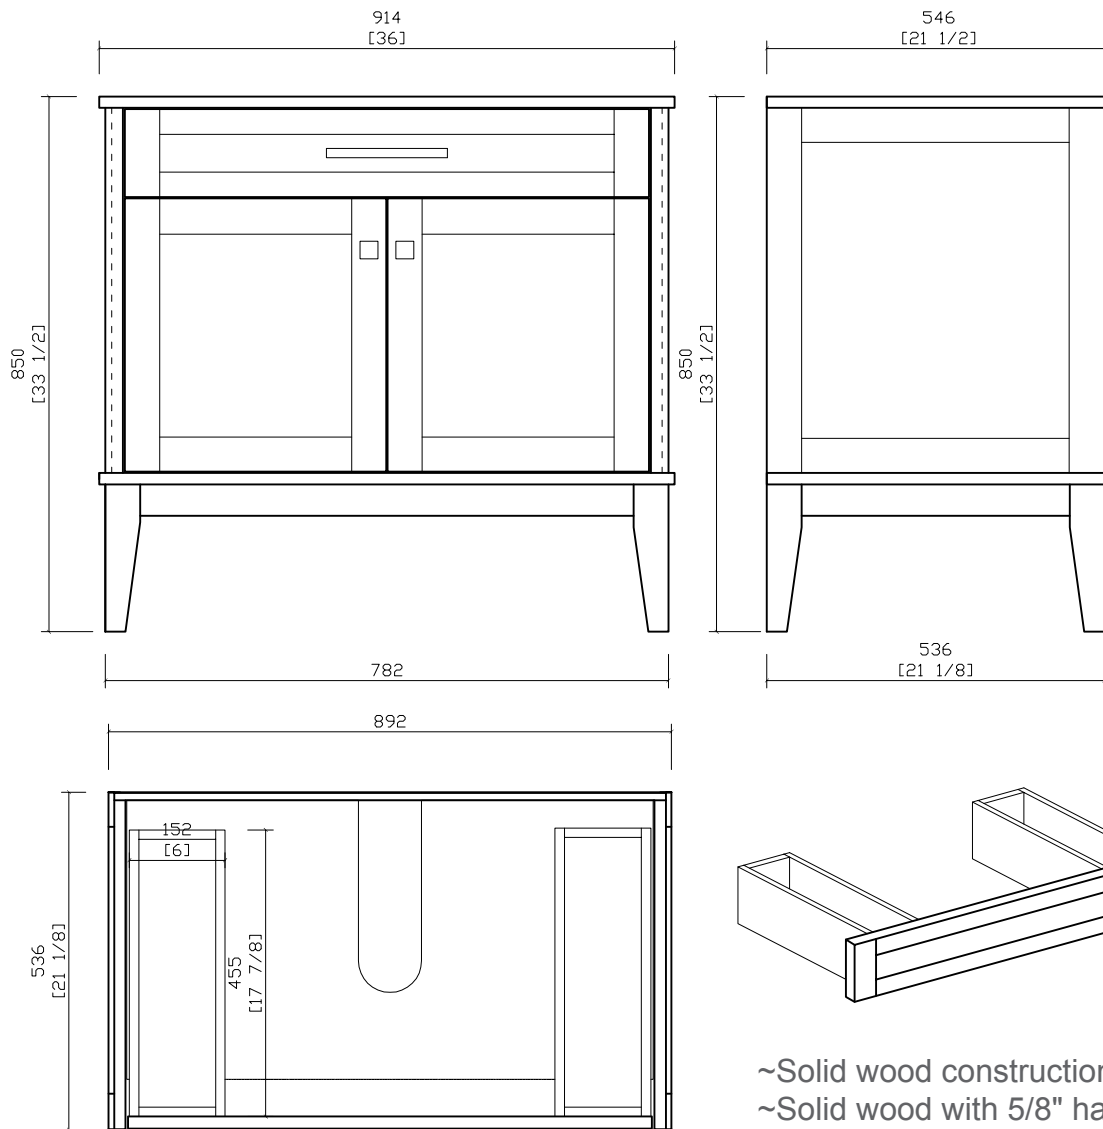

# Manhattan Collection 36" Wide, Single Sink Bathroom Vanity

MANHATTAN 36

- ~Solid wood construction, fully assembled
- ~Solid wood with 5/8" hard maple drawer boxes dovetailed
- ~Soft close door hinges and under-mount drawer slides
- ~5-piece door construction
- ~Properly sealed finish to prevent peeling and fading in elevated humidity levels
- ~Carrara white marble vanity top, backsplash and undermount ceramic sink included
- ~Faucet not included

All Dimensions & Size Designations given are subject to be verified on job site and adjustment to fit job conditions