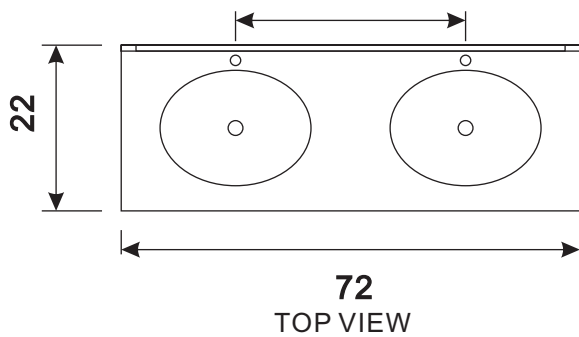

MODEL:DEC077B

NO.	ASSEMBLY NAME	QUANTITY	NO.	ASSEMBLY NAME	QUANTITY
(1)	CUSHION	4	(6)	COUNTERTOP	1
(2)	SCREWΦ4	8	(7)	POP-UP WASTE	2
(3)	CABINET	1	(8)	FAUCET	2
(4)	HANDLE	6	(9)	MIRROR	2
(5)	BASIN	2	(10)	SCREWΦ5	4
			(11)	SELF-TAPPING SCREW	4

1

2

3

4

BACK

FRONT VIEW

SIDE VIEW

TOP VIEW