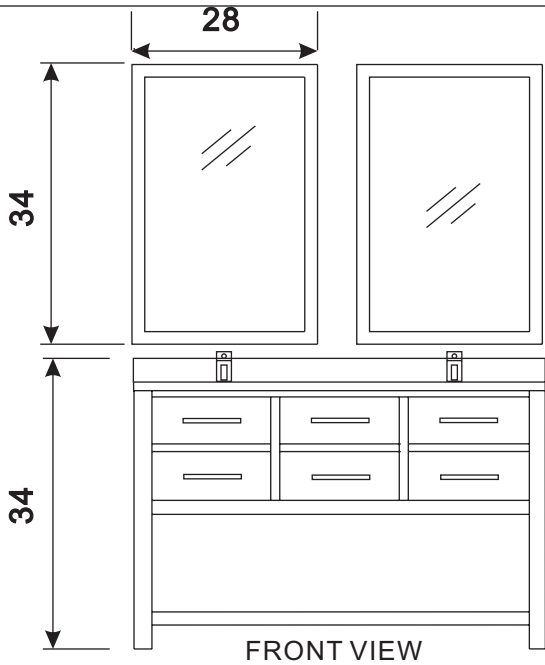

MODEL:DEC077B

NO.	ASSEMBLY NAME	QUANTITY	NO.	ASSEMBLY NAME	QUANTITY
(1)	CUSHION	4	(6)	COUNTERTOP	1
(2)	SCREWΦ4	8	(7)	POP-UP WASTE	2
(3)	CABINET	1	(8)	FAUCET	2
(4)	HANDLE	6	(9)	MIRROR	2
(5)	BASIN	2	(10)	SCREWΦ5	4
			(11)	SELF-TAPPING SCREW	4

1

2

3

4

BACK

FRONT VIEW

SIDE VIEW

TOP VIEW