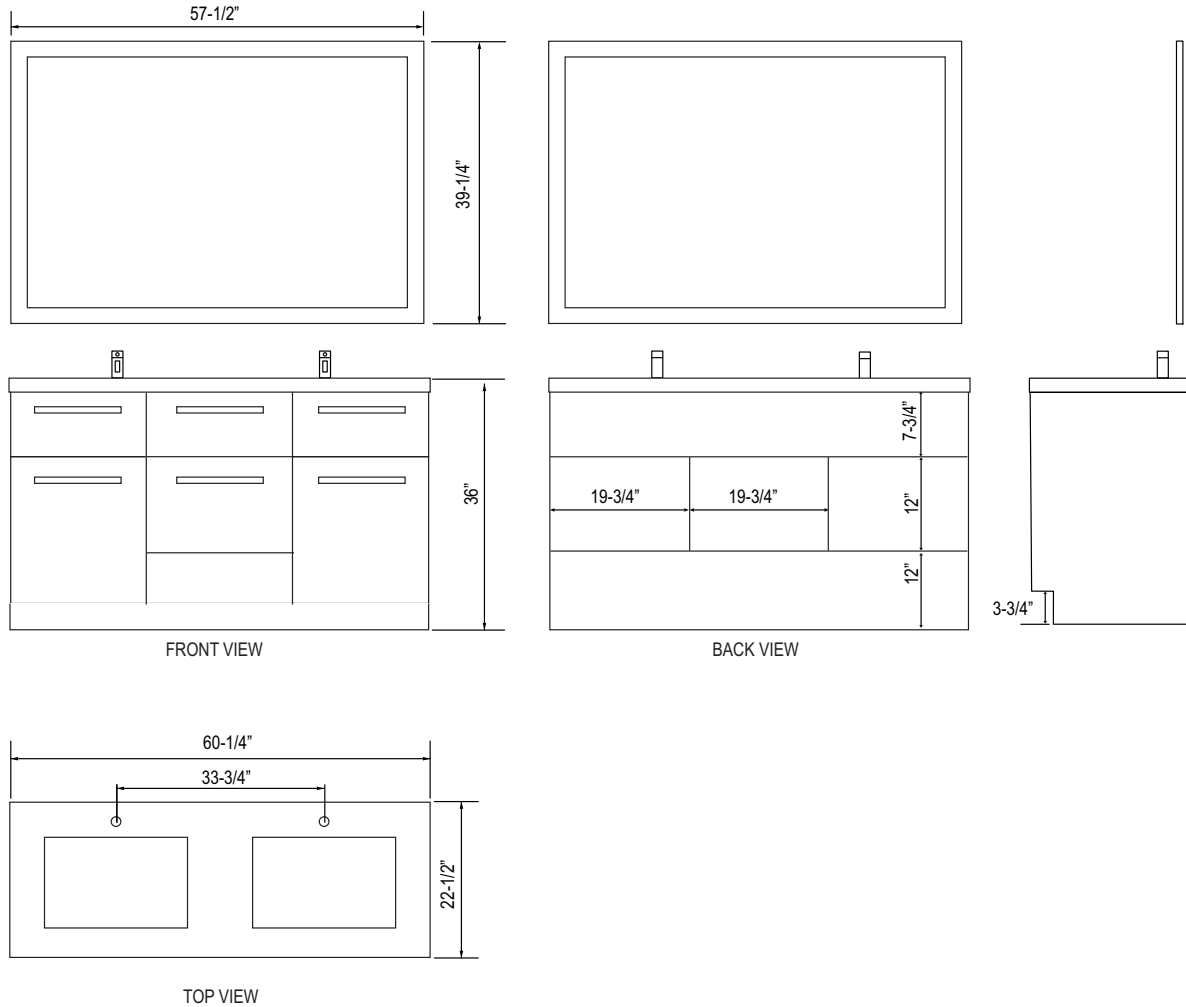

J60-DS Moscony 60" Double Sink Vanity Set (Faucets Not Included)

**Design Element™**  
Bath Furniture

## The Moscony Collection

The solid hardwood cabinetry of the Moscony 60" Bathroom Vanity is a work of art and a stunning addition to any contemporary bathroom. Simple clean lines, wide brushed handles, soft closing doors and large functional drawers make a bold design statement. Sloping rectangular porcelain sinks and polished chrome pop-up drains boldly accent the rich espresso finish and matching framed mirror.

# Moscony 60" Double Sink Vanity Set

## J60-DS Product Features

- Solid Hardwood Construction
- Quartz Countertop
- Rectangular Porcelain Under-Mount Sink
- Polished Chrome Pop-Up Drain
- Four Functional Drawers
- Three Soft-Closing Cabinet Doors
- Satin Nickel Finish Hardware
- Matching Framed Mirror
- Dimensions: 60-1/4"W x 22-1/2"D x 36"H