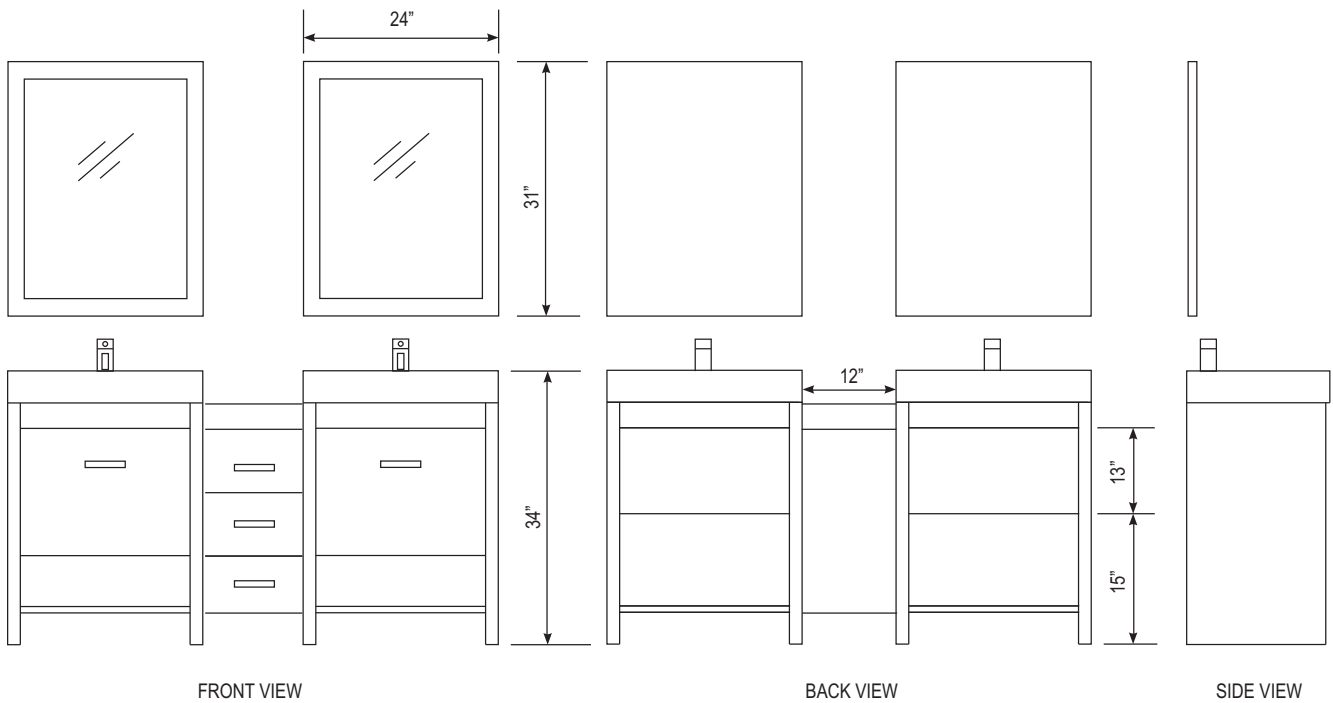

Design Element™
Bath Furniture

DEC091B New York 60" Double Sink Vanity Set (Faucet Not Included)

The New York Collection

Open storage, cabinet space, and large drawers - the versatile 60" New York vanity set has it all. With straight lines, porcelain drop-in sinks, and high visual contrast, the New York will stand out in any modern bathroom setting. This vanity set includes a solid hardwood cabinet in espresso, two porcelain sinks with chrome pop-up drains, and two matching mirrors.

New York 60" Double Sink Vanity Set

DEC091B Product Features

- Solid Hardwood Construction
- Porcelain Drop-In Sinks
- Chrome Pop-Up Drains
- Soft-Closing Pull-Down Doors
- Three Pullout Drawers
- Satin Nickel Hardware
- Matching Framed Mirrors
- Dimensions: 60"W x 20"D x 34"H

Includes: Cabinet, Countertop, Sinks, and Mirrors

Related Product

- New York 60" Double Sink Vanity Set (DEC091B)
- New York 24" Single Sink Vanity Set (DEC091A)

Design Element
Bath Furniture

8715 Boston Place
Rancho Cucamonga, CA 91730