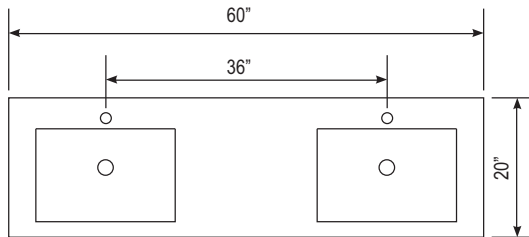

Design Element™
Bath Furniture

DEC091B New York 60" Double Sink Vanity Set (Faucet Not Included)

The New York Collection

Open storage, cabinet space, and large drawers - the versatile 60" New York vanity set has it all. With straight lines, porcelain drop-in sinks, and high visual contrast, the New York will stand out in any modern bathroom setting. This vanity set includes a solid hardwood cabinet in espresso, two porcelain sinks with chrome pop-up drains, and two matching mirrors.

New York 60" Double Sink Vanity Set

DEC091B Product Features

- Solid Hardwood Construction
- Porcelain Drop-In Sinks
- Chrome Pop-Up Drains
- Soft-Closing Pull-Down Doors
- Three Pullout Drawers
- Satin Nickel Hardware
- Matching Framed Mirrors
- Dimensions: 60"W x 20"D x 34"H

Includes: Cabinet, Countertop, Sinks, and Mirrors

Related Product

- New York 60" Double Sink Vanity Set (DEC091B)
- New York 24" Single Sink Vanity Set (DEC091A)

Design Element
Bath Furniture

8715 Boston Place
Rancho Cucamonga, CA 91730