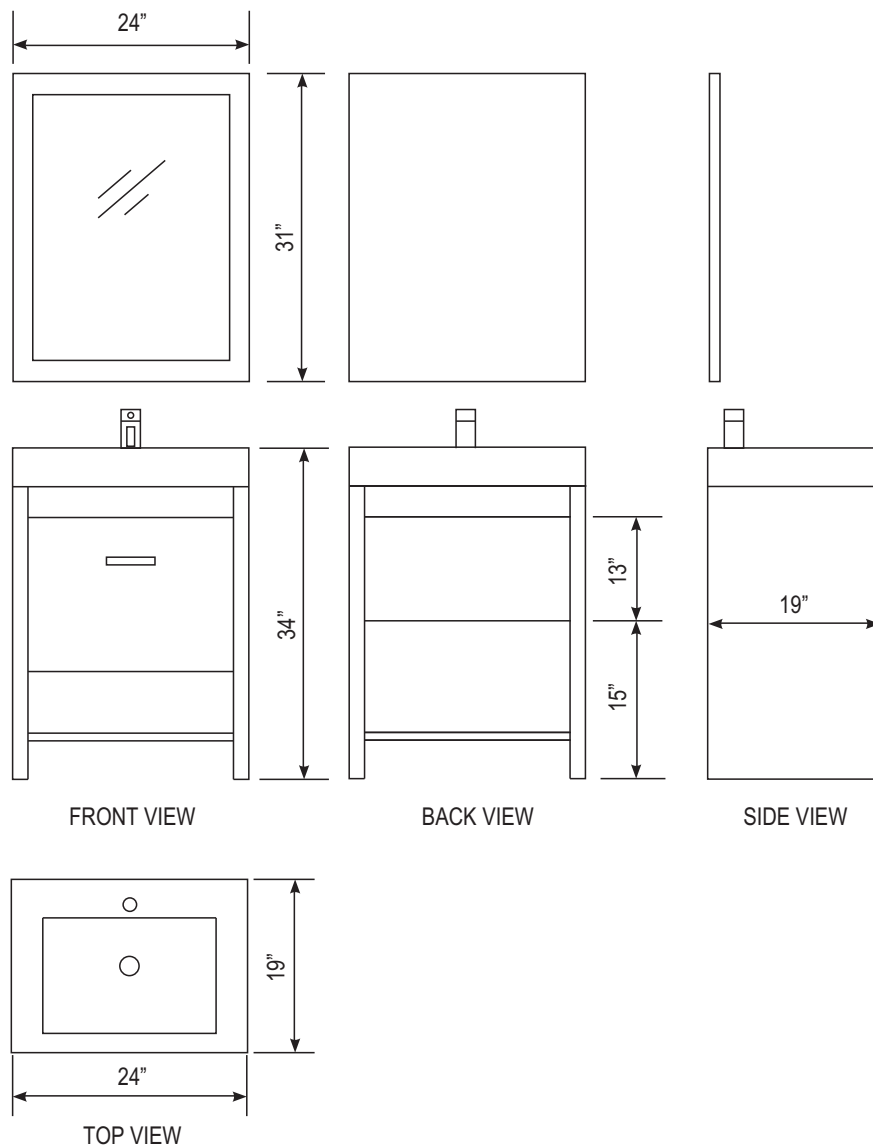

DEC091A New York 24" Single Sink Vanity Set (Faucet Not Included)

Design Element
Bath Furniture

Designer's Pick Collection

Being limited in space doesn't mean having to give up quality or style. The New York 24" vanity set is a good example of maximizing utility in a small space. The large pull-down cabinet door features soft-close hinges, and the lower shelf is left open for additional storage. The drop-in sink with wide, flat edges creates reasonable space for essential toiletries. This vanity set includes the espresso cabinet of solid hardwood construction, porcelain sink with chrome pop-up drain, and a matching mirror.

New York 24" Single Sink Vanity Set

DEC091A Product Features

- Solid Hardwood Construction
- Porcelain Drop-In Sink
- Chrome Pop-Up Drain
- Soft-Closing Pull-Down Cabinet Door
- Satin Nickel Hardware
- Matching Framed Mirror
- Dimensions: 24"W x 19"D x 34"H

Includes: Cabinet, Sink, and Mirror

Design Element
Bath Furniture

8715 Boston Place
Rancho Cucamonga, CA 91730

www.DesignElementUSA.com