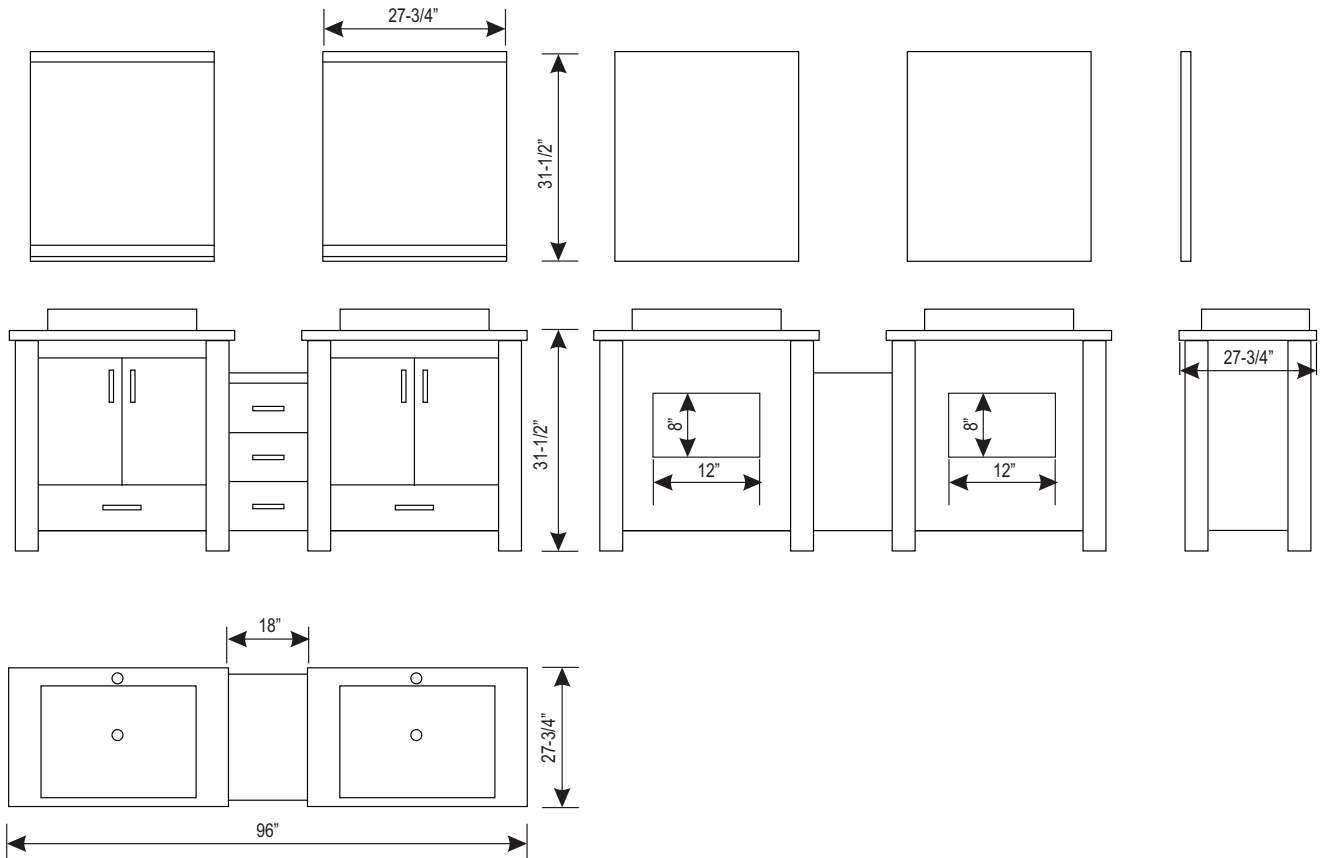

DEC083E Washington 96" Double Sink Vanity Set (Faucet Not Included)

Design Element™
Bath Furniture

The Washington Collection

The Washington 36" espresso vanity set is stylishly constructed of solid plywood panels with veneer laminate. The stylish white rectangular sink and sleek espresso cabinetry bring style and utility to any bathroom. This vanity includes soft-closing cabinet doors and a large pullout drawer, all adorned with satin nickel hardware. The sides of the vanity feature a removable towel bar and shelving for additional storage and utility. A matching mirror with shelf is included.

Washington 96" Double Sink Vanity Set

DEC083E Product Features

- Solid Plywood Panel Construction with Veneer Laminate
- Espresso Finish
- Rectangular White Porcelain Sink
- Chrome Pop-Up Drain
- Pullout Drawer
- Soft-Closing Double-Doors
- Matching Mirror with Shelf
- Additional Side Storage
- Satin Nickel Hardware
- Dimensions: 88"W x 22"D x 34"H

Includes: Cabinet, Sink, and Mirror

The Washington Collection

Washington 36" Single Sink Vanity
 Washington 72" Double Sink Vanity Set
 Washington 72" Double Sink Vanity Set
 Washington 92" Double Sink Vanity Set
 Washington Single Sink Vanity Set