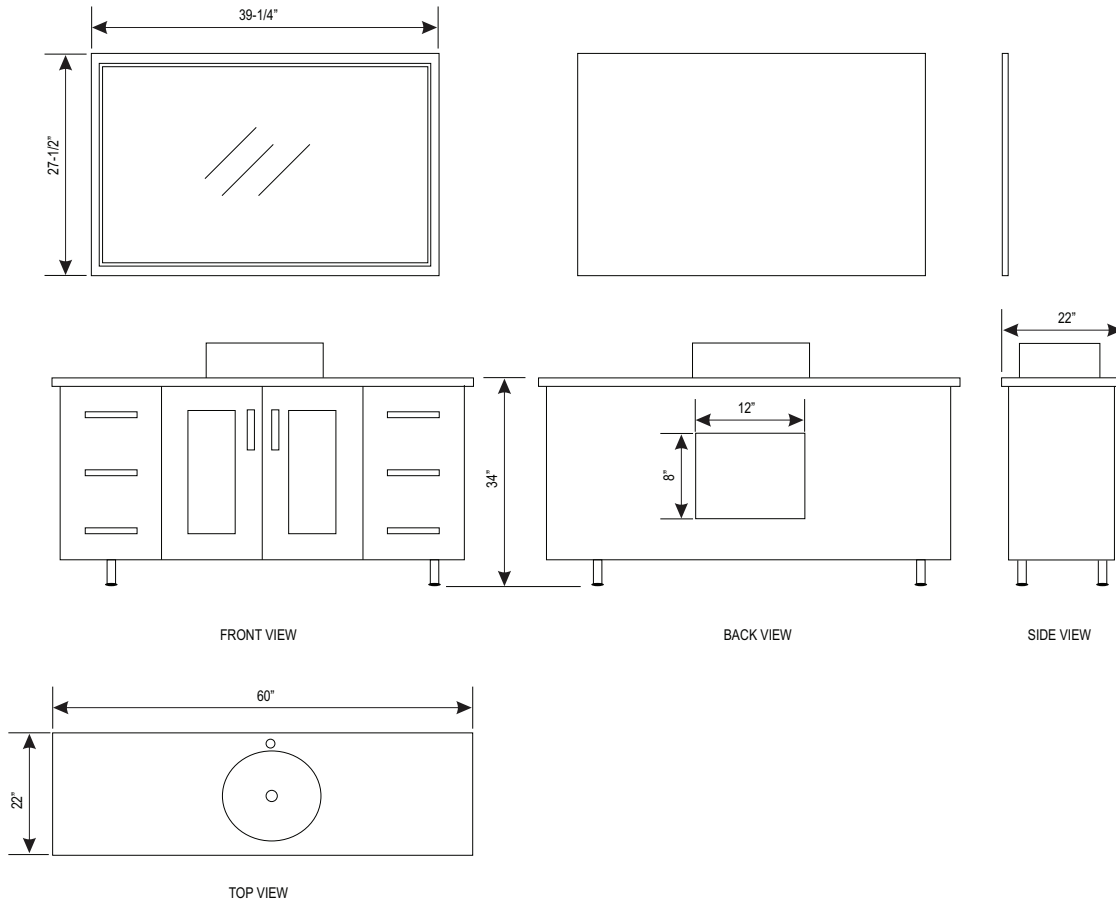

DEC066D Malibu 60" Double Sink Vanity Set in White Finish (Faucets Not Included)

Design Element™
Bath Furniture

The Malibu Collection

The 60" double-sink Malibu vanity in white showcases light, clean lines and geometric shapes through a well-balanced convergence of wood, glass, and porcelain. The result is a practical, superbly functional design with a rich range of forms, hues, and textures. The lack of architectural embellishments makes the Malibu a great value and a perfect fit for the ultra-modern bathroom. Quality design points were not sacrificed, such as solid hardwood construction, soft-closing cabinet doors, a water-resistant finish, a tempered glass countertop, and round vessel sinks.

Malibu 60" Double Sink Vanity Set

DEC066D-W Product Features

- Solid Hardwood Construction
- Black Tempered Glass Countertop
- Round Vessel Sinks, Chrome Pop-Up Drain
- Three Drawers, Two Soft-Closing Double-Door Cabinets
- Two Matching Framed Mirrors
- Satin Nickel Hardware
- Dimensions: 60"W x 22"D x 34"H