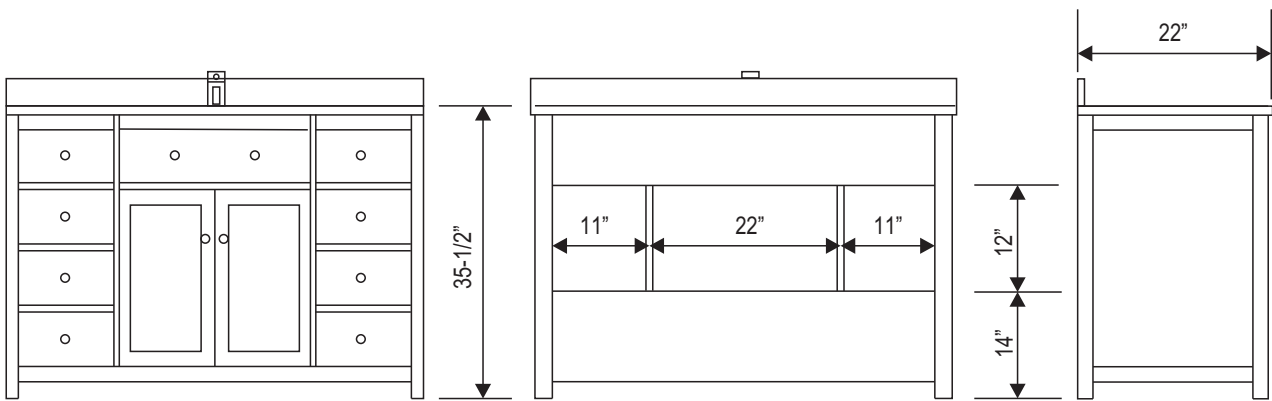

DEC302C Venetian 48" Single Sink Vanity Set (Faucet Not Included)

Design Element
Bath Furniture

Designer's Pick Collection

The Venetian 48" vanity set combines a classic feel with modern simplicity through its warm color palette, round handles, and crisp lines. The cabinet features solid hardwood construction for both the frame and the panels. Seated at the base of the ceramic sink is a chrome pop-up drain, designed for easy one-touch draining. Practicality was not compromised, as this vanity includes eight functional drawers and one soft-closing double-door cabinet, all accented with satin nickel hardware.

Venetian 48" Single Sink Vanity Set

FRONT VIEW

BACK VIEW

SIDE VIEW

TOP VIEW

DEC302C Product Features

- Solid Hardwood Construction
- Beige Natural Marble Countertop
- Cherry Finish, Rectangular Under-Mount Sink
- Chrome Pop-Up Drain
- Eight Pullout Drawers
- Soft-Closing Double-Door Cabinet
- Satin Nickel Hardware
- Dimensions: 48"W x 22"D x 34"H