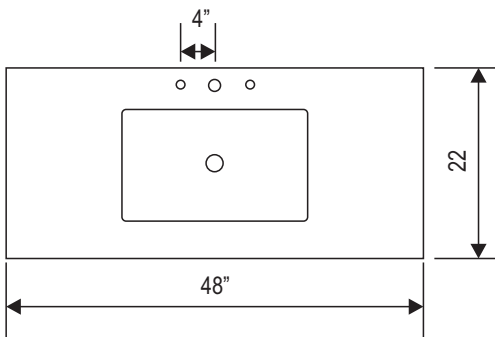

DEC302C Venetian 48" Single Sink Vanity Set (Faucet Not Included)

Design Element
Bath Furniture

Designer's Pick Collection

The Venetian 48" vanity set combines a classic feel with modern simplicity through its warm color palette, round handles, and crisp lines. The cabinet features solid hardwood construction for both the frame and the panels. Seated at the base of the ceramic sink is a chrome pop-up drain, designed for easy one-touch draining. Practicality was not compromised, as this vanity includes eight functional drawers and one soft-closing double-door cabinet, all accented with satin nickel hardware.

Venetian 48" Single Sink Vanity Set

FRONT VIEW

BACK VIEW

SIDE VIEW

TOP VIEW

DEC302C Product Features

- Solid Hardwood Construction
- Beige Natural Marble Countertop
- Cherry Finish, Rectangular Under-Mount Sink
- Chrome Pop-Up Drain
- Eight Pullout Drawers
- Soft-Closing Double-Door Cabinet
- Satin Nickel Hardware
- Dimensions: 48"W x 22"D x 34"H