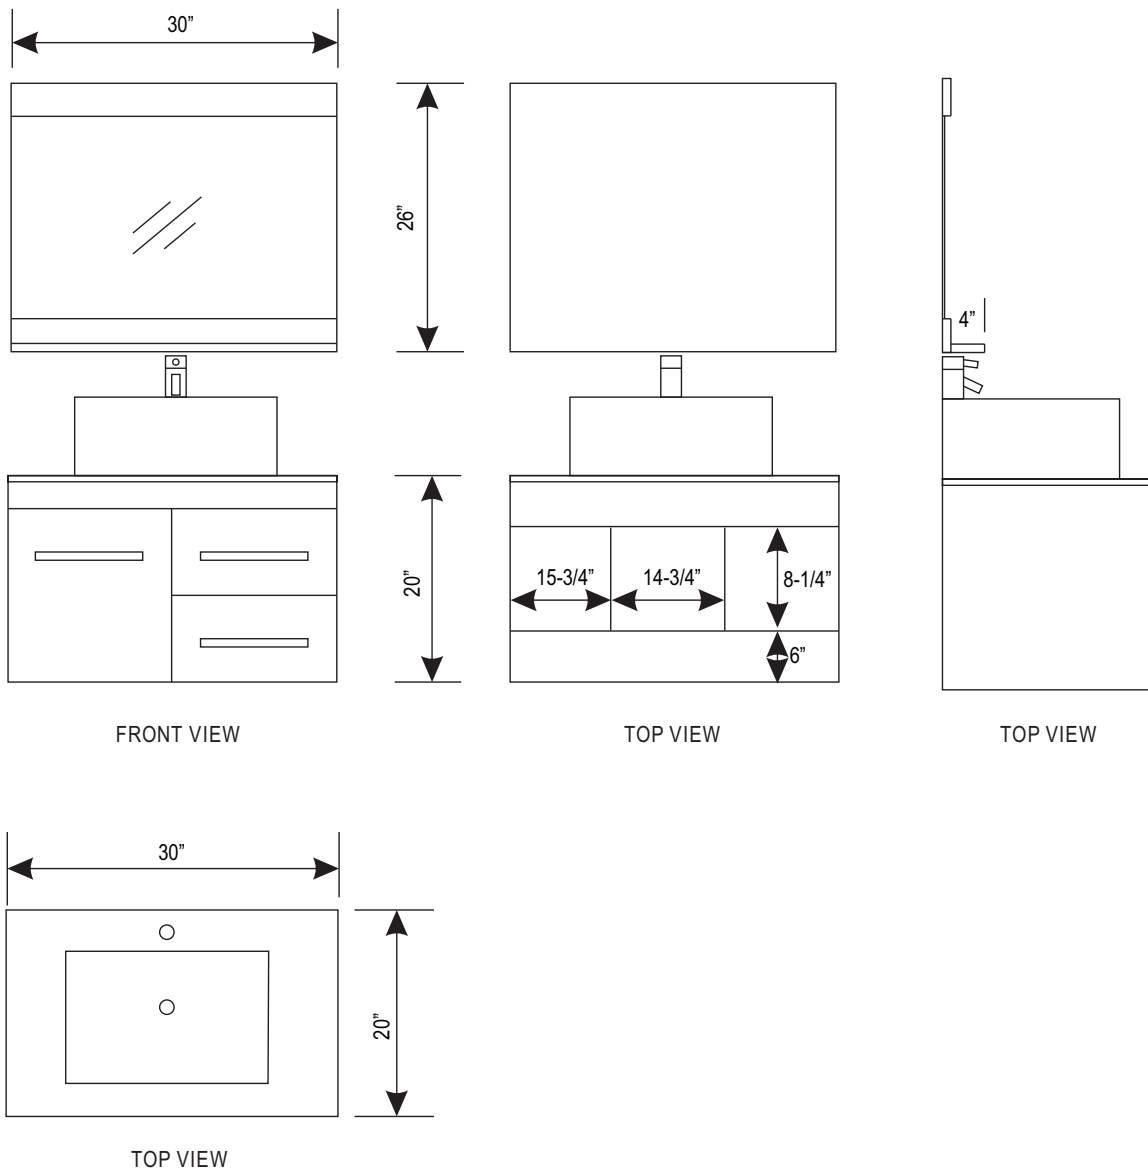

DEC1100A-30 Madrid 30" Single Sink - Wall Mount Vanity Set

Design Element™
Bath Furniture

The Madrid Collection

The Madrid 30" vanity set is elegantly constructed of solid hardwood. The natural aqua color of the tempered glass countertop brings a clean and contemporary look to any bathroom. Seated at the base of the ceramic vessel sink is a chrome finish pop-up drain, designed for easy one-touch draining. A full size mirror with matching espresso accent shelving is included. Built into the vanity are two drawers and a soft-closing cabinet door. The Madrid Bathroom Vanity is designed as a centerpiece to awe and inspire the eye without sacrificing quality, functionality, or durability.

Madrid 30" Single Sink - Wall Mount Vanity Set

DEC1100A-30 Product Features

- Solid Hardwood Construction
- Espresso Finish
- Tempered Glass Countertop
- Porcelain Square Designer Sink with Overflow
- Matching Mirror with Shelf
- Chrome Pop-Up Drain
- Soft-Closing Single-Door Cabinet
- Two Functional Pull-Out Drawers
- Satin Nickel Finish Hardware
- dimensions: 30" x 19-3/4" x 26"

The Madrid Collection

- Madrid 30" Single Sink - Wall Mount Vanity Set DEC1100A-30
- Madrid 36" Single Sink - Wall Mount Vanity Set DEC1100A-36
- Madrid 48" Single Sink - Wall Mount Vanity Set DEC1100A-48