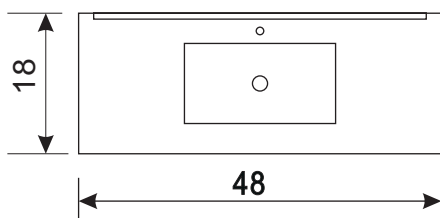

MODEL: B48-DS

NO.	ASSEMBLY NAME	QUANTITY	NO.	ASSEMBLY NAME	QUANTITY
(1)	LEG	4	(6)	POP-UP WASTE	1
(2)	SCREW $\Phi 4$	16	(7)	FAUCET	1
(3)	CABINET	1	(8)	MIRROR	1
(4)	HANDLE	9	(9)	SCREW $\Phi 6$	2
(5)	BASIN	1	(10)	SELF-TAPPING SCREW	2

1

2

3

4

FRONT VIEW

SIDE VIEW

TOP VIEW