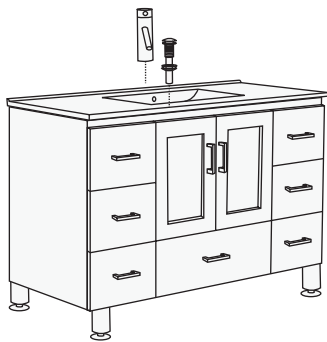

MODEL: B48-DS

NO.	ASSEMBLY NAME	QUANTITY	NO.	ASSEMBLY NAME	QUANTITY
(1)	LEG	4	(6)	POP-UP WASTE	1
(2)	SCREW $\Phi 4$	16	(7)	FAUCET	1
(3)	CABINET	1	(8)	MIRROR	1
(4)	HANDLE	9	(9)	SCREW $\Phi 6$	2
(5)	BASIN	1	(10)	SELF-TAPPING SCREW	2

1

2

3

4

FRONT VIEW

SIDE VIEW

TOP VIEW