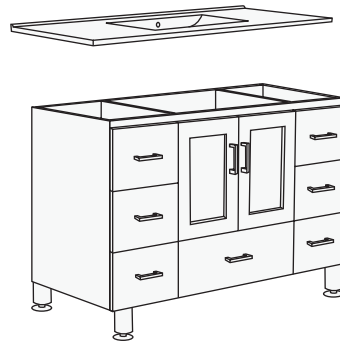

MODEL: B48-DS

NO.	ASSEMBLY NAME	QUANTITY	NO.	ASSEMBLY NAME	QUANTITY
(1)	LEG	4	(6)	POP-UP WASTE	1
(2)	SCREW $\Phi 4$	16	(7)	FAUCET	1
(3)	CABINET	1	(8)	MIRROR	1
(4)	HANDLE	9	(9)	SCREW $\Phi 6$	2
(5)	BASIN	1	(10)	SELF-TAPPING SCREW	2

1

2

3

4

FRONT VIEW

SIDE VIEW

TOP VIEW