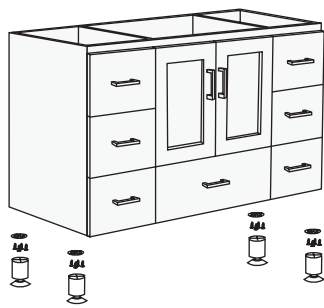

MODEL: B48-DS

NO.	ASSEMBLY NAME	QUANTITY	NO.	ASSEMBLY NAME	QUANTITY
(1)	LEG	4	(6)	POP-UP WASTE	1
(2)	SCREW $\Phi 4$	16	(7)	FAUCET	1
(3)	CABINET	1	(8)	MIRROR	1
(4)	HANDLE	9	(9)	SCREW $\Phi 6$	2
(5)	BASIN	1	(10)	SELF-TAPPING SCREW	2

1

2

3

4

FRONT VIEW

SIDE VIEW

TOP VIEW