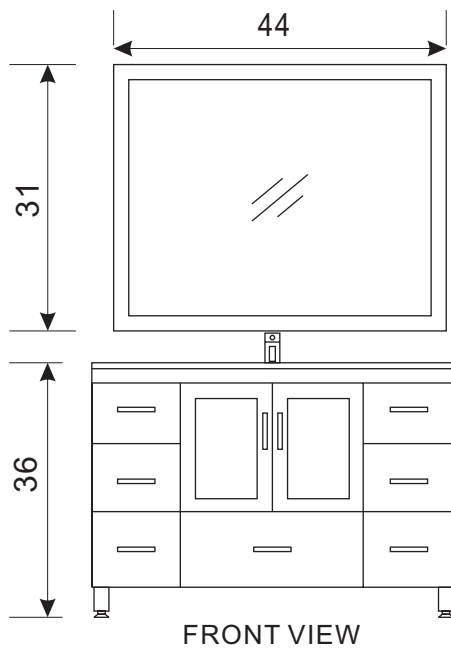

MODEL: B48-DS

NO.	ASSEMBLY NAME	QUANTITY	NO.	ASSEMBLY NAME	QUANTITY
(1)	LEG	4	(6)	POP-UP WASTE	1
(2)	SCREW $\Phi 4$	16	(7)	FAUCET	1
(3)	CABINET	1	(8)	MIRROR	1
(4)	HANDLE	9	(9)	SCREW $\Phi 6$	2
(5)	BASIN	1	(10)	SELF-TAPPING SCREW	2

1

2

3

4

FRONT VIEW

SIDE VIEW

TOP VIEW