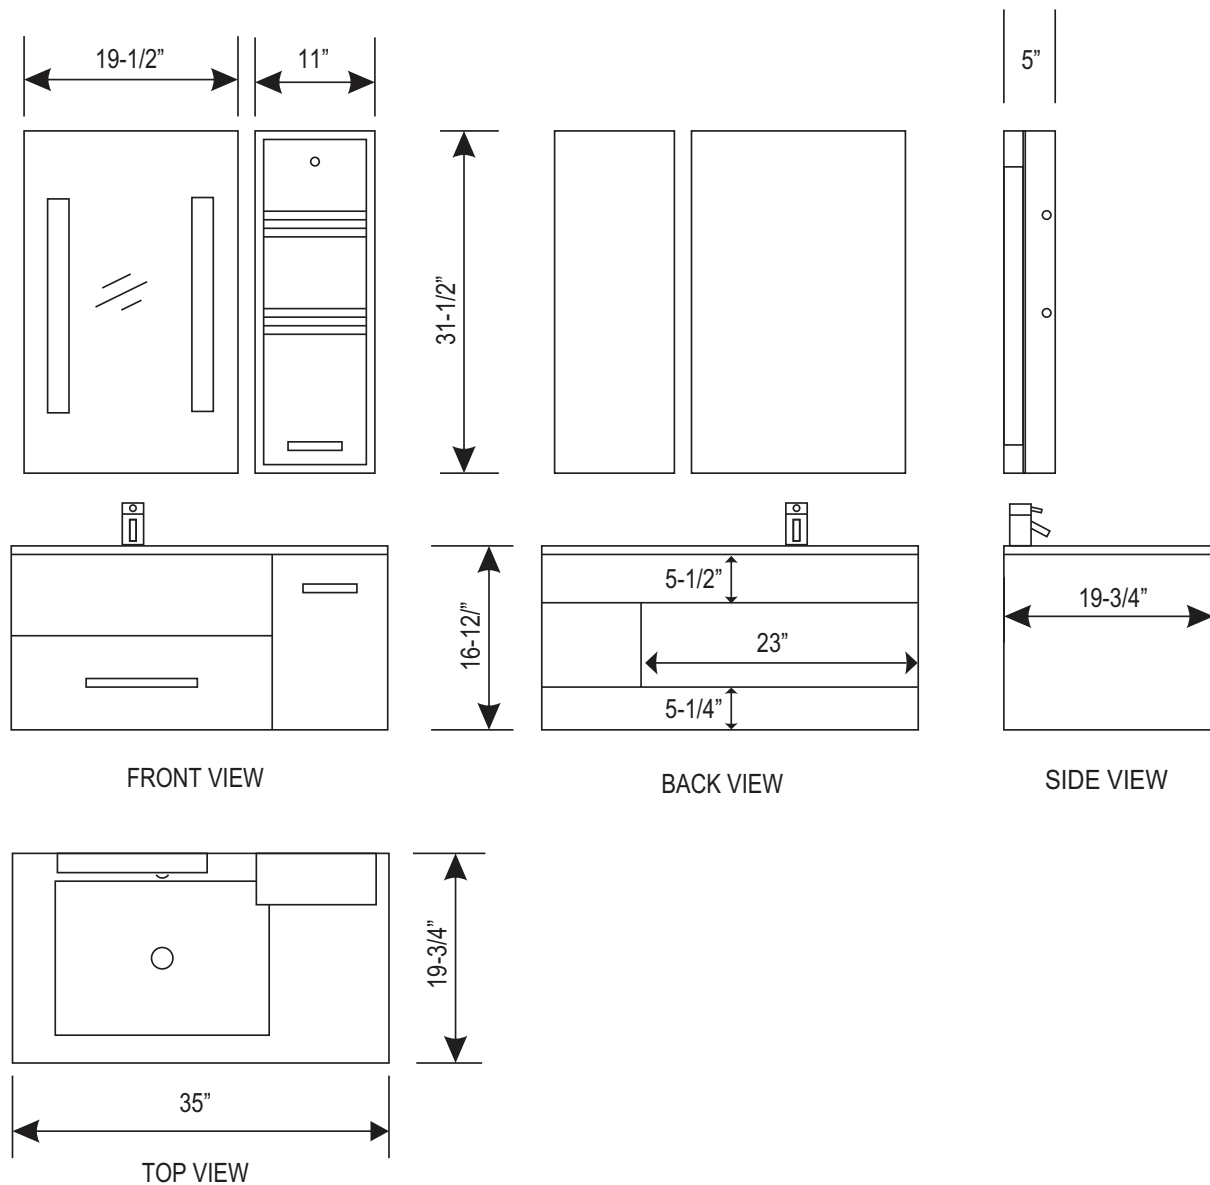

DEC1107 Christine 35" Single Sink - Wall Mount Vanity Set (Faucet Not Included)

Design Element™
Bath Furniture

Designer's Pick Collection

The Christine 35" wall-mount vanity in toffee is uniquely constructed of solid plywood panels with veneer laminate. The tempered glass countertop and under-mount sink bring a sleek and contemporary look any bathroom. This sleek design includes a tapered mirror and a matching medicine cabinet with shelves. The Christine vanity is designed as a centerpiece to awe and inspire the eye without sacrificing quality, functionality, or durability.

Christine 35" Single Sink - Wall Mount Vanity Set

DEC1107 Product Features

- Solid Plywood Panels with Veneer Laminate
- Toffee Finish
- Tempered Glass Countertop
- Glass Under-Mount Sink
- Matching Mirror and Medicine Cabinet
- Chrome Pop-Up Drain
- Soft-Closing Cabinet Door
- One Pullout Drawer
- Satin Nickel Hardware
- Dimensions: 35"W X 19.75"D X 16.75"H

Includes: Cabinet, Countertop, Sink, Mirror, and Medicine Cabinet

Design Element
Bath Furniture

8715 Boston Place
Rancho Cucamonga, CA 91730

www.DesignElementUSA.com