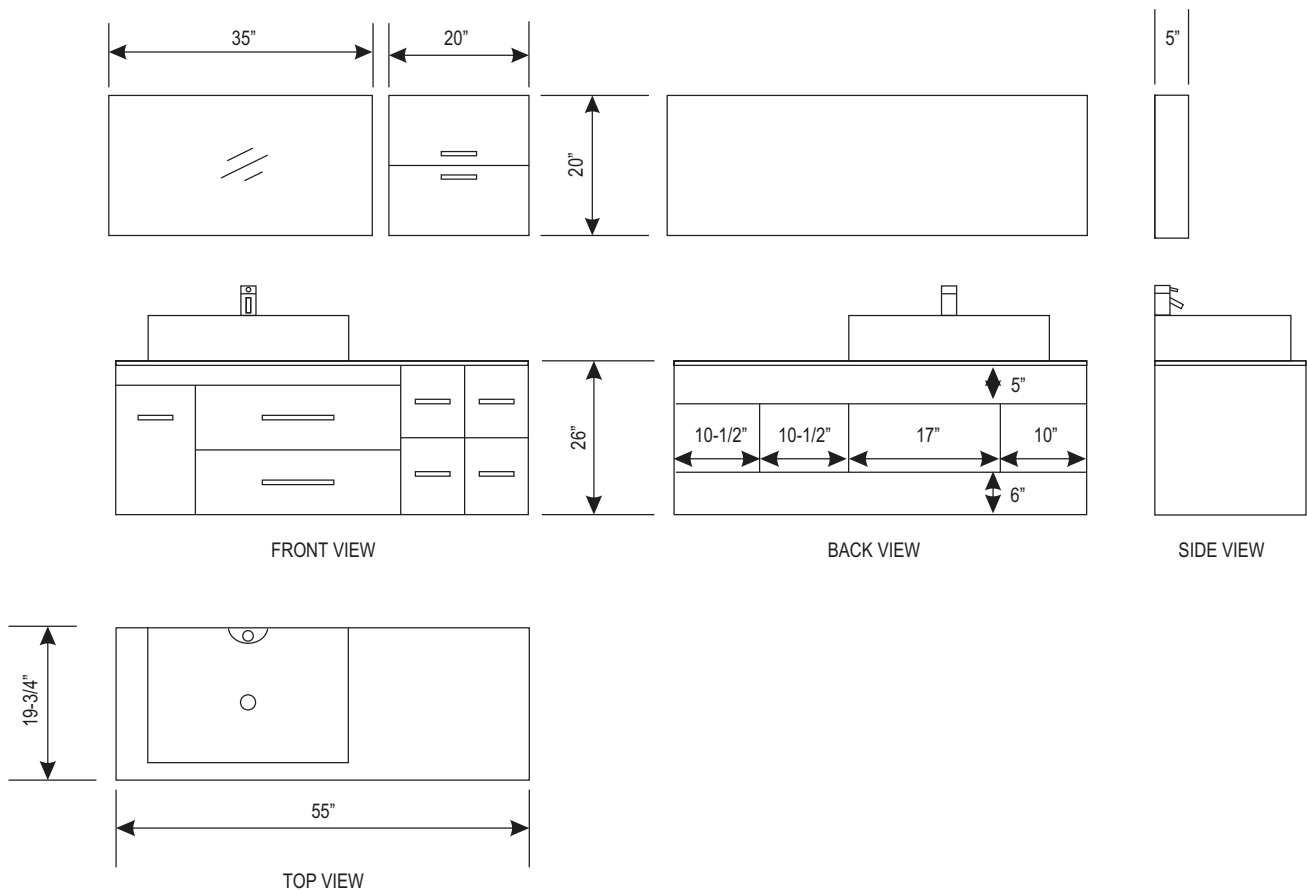

DEC1101 Springfield 53" Single Sink - Wall Mount Vanity Set (Faucets Not Included)

Design Element™
Bath Furniture

Designer's Picks Collection

The Springfield 53" wall-mount vanity is constructed of solid hardwood in espresso finish. The unique rectangular vessel sink and composite white stone countertop beautifully contrast with the sharp lines of the espresso cabinetry to bring a crisp contemporary look to any bathroom. This unique vanity includes six drawers and one single cabinet door, all adorned with satin nickel hardware. The mirror and attached medicine cabinet are included. The Springfield vanity is designed as a centerpiece to awe and inspire the eye without sacrificing quality, functionality, or durability.

Springfield 53" Single Sink - Wall Mount Vanity Set

DEC1101 Product Features

- Solid Hardwood Cabinet
- Espresso Finish
- White Composite Stone Countertop
- Porcelain Vessel Sink
- Mirror and Medicine Cabinet
- Chrome Pop-Up Drain
- Soft-Closing Doors
- Six Pullout Drawers
- Satin Nickel Hardware
- 55"W x 19-1/4"D x 26"H

Includes: Cabinet, Countertop, Sink, Mirror, and Medicine Cabinet

Design Element
Bath Furniture

8715 Boston Place
Rancho Cucamonga, CA 91730

www.DesignElementUSA.com