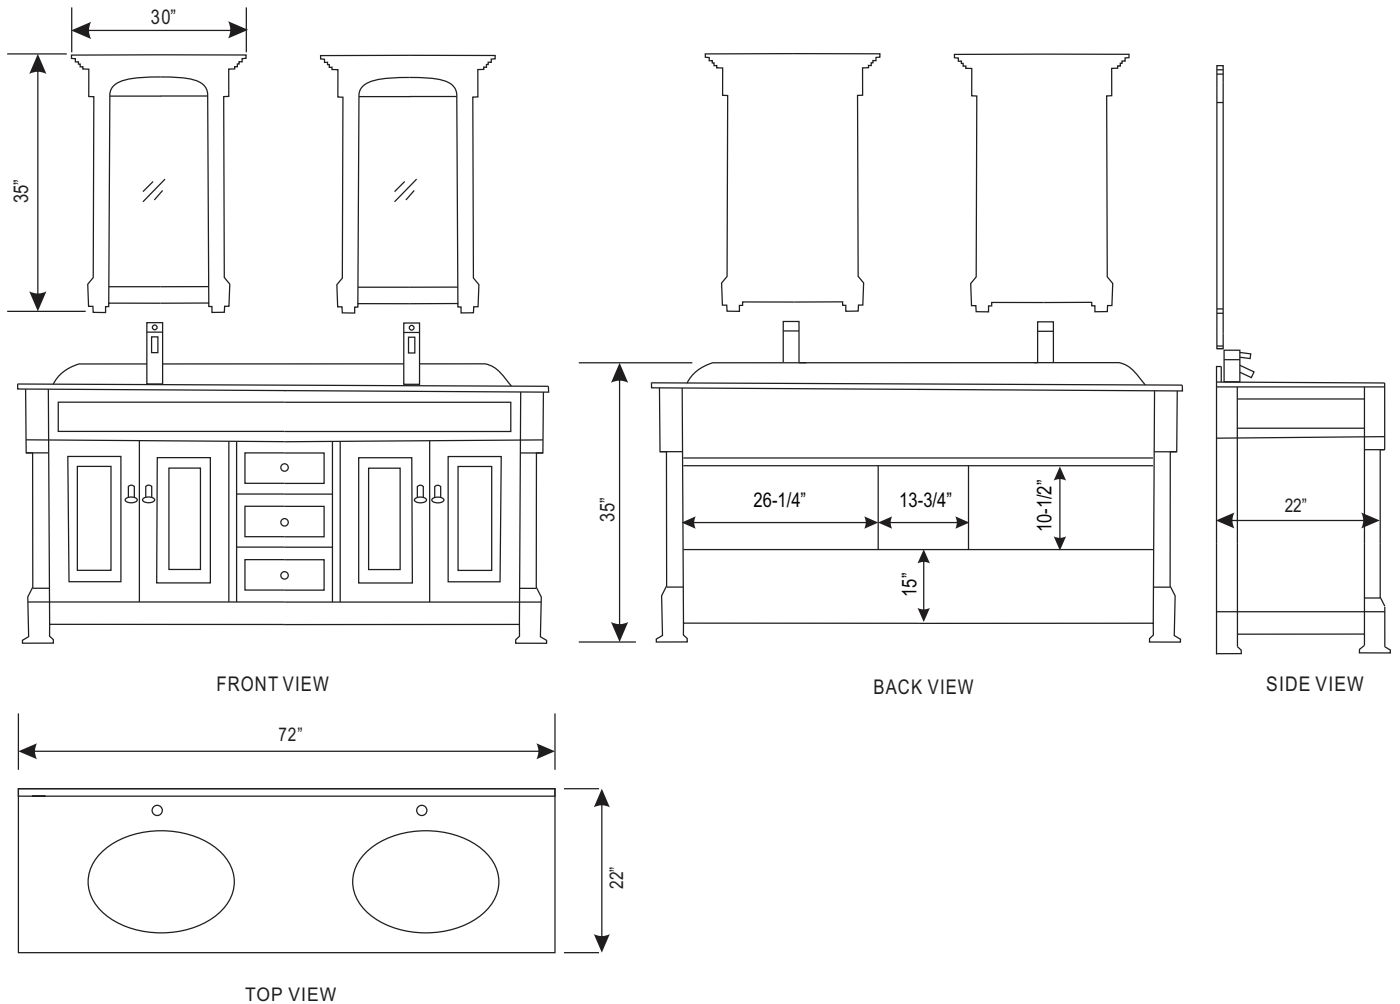

DEC081B Marcos 72" Double Sink Vanity Set (Faucets Not Included)

Design Element™
Bath Furniture

Designer's Pick Collection

The 72" Marcos Double Sink Vanity is elegantly constructed of solid hardwood. The crème marble counter top's classic beauty and styling can bring sheer elegance to any bathroom. The rich marble counter tops and oval porcelain under mounted sinks is beautifully contrast with the classical lines of the cabinetry. This beautiful vanity includes two soft closing double door cabinets and three drawers adorned with antique finish hardware. Two espresso framed mirrors with ornate accents are included. The Marcos Vanity is designed as a center piece to awe-inspire the eye without sacrificing quality, functionality or durability.

Marcos 72" Double Sink Vanity Set

DEC081B Product Features

- Solid Hardwood Cabinet
- Espresso Finish
- Crema Marfil Marble Countertop
- Porcelain Under-Mount Sinks
- Chrome Pop-Up Drains
- Framed Mirrors with Ornate Accents
- Soft-Closing Double-Door Cabinets
- Three Pullout Drawers
- Antique Finish Hardware
- Dimensions: 72"W x 22"D x 34-1/2"H