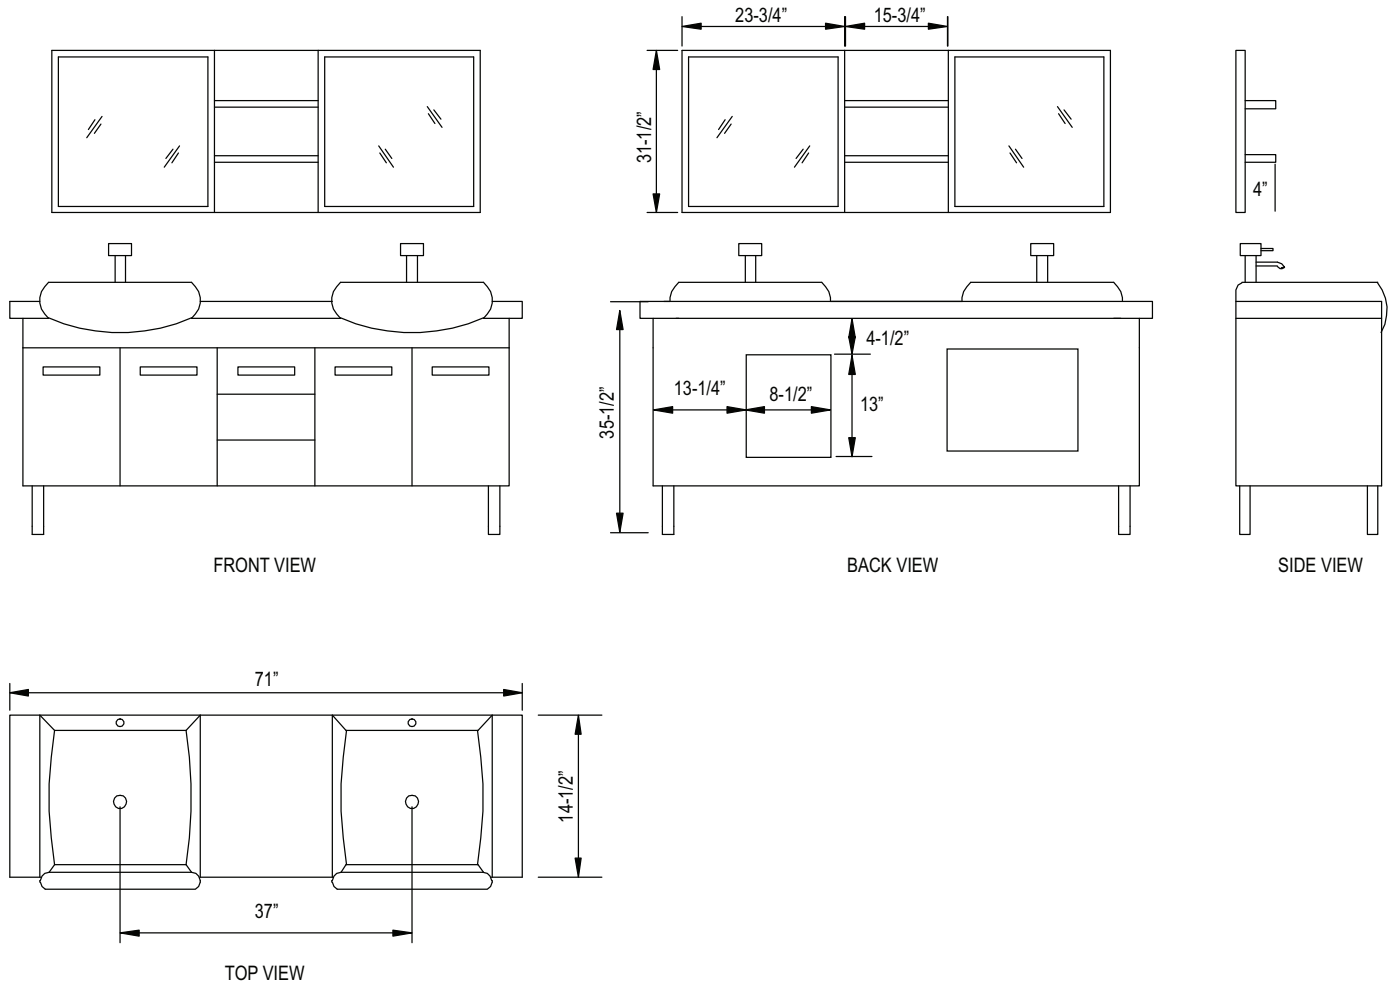

DEC078B Belini 72" Double Sink Vanity Set (Faucets Not Included)

Design Element™
Bath Furniture

The Belini Collection

The Belini 72" double-sink vanity is elegantly constructed of solid hardwood. The sweeping contours of the porcelain sinks and white stone countertop beautifully contrast with the rich features of the espresso cabinetry, bringing a crisp and clean contemporary look to any bathroom. This unique design includes soft-closing double-doors, smooth pullout drawers and a matching tapered edge mirror with shelves. The Belini Bathroom Vanity is designed as a centerpiece in quality, functionality and durability.

Belini 72" Double Sink Vanity Set

DEC078B Product Features

- Solid Hardwood Construction
- White Porcelain Sinks
- Artificial Stone Countertop
- Three Pullout Drawers
- Soft-Closing Double-Door Cabinets
- White Porcelain Drop-In Sinks
- Chrome Pop-up Drain
- Matching Mirrors and Shelving
- Satin Nickel Hardware
- Dimensions: 72"W x 18"D x 35-1/2"H

Includes: Cabinet, Countertop, Sinks, Mirror and Shelving

The Belini Collection

- Belini 46" Single Sink Vanity Set DEC078A
- Belini 72" Double Sink Vanity Set DEC078B

Design Element
Bath Furniture

8715 Boston Place
Rancho Cucamonga, CA 91730