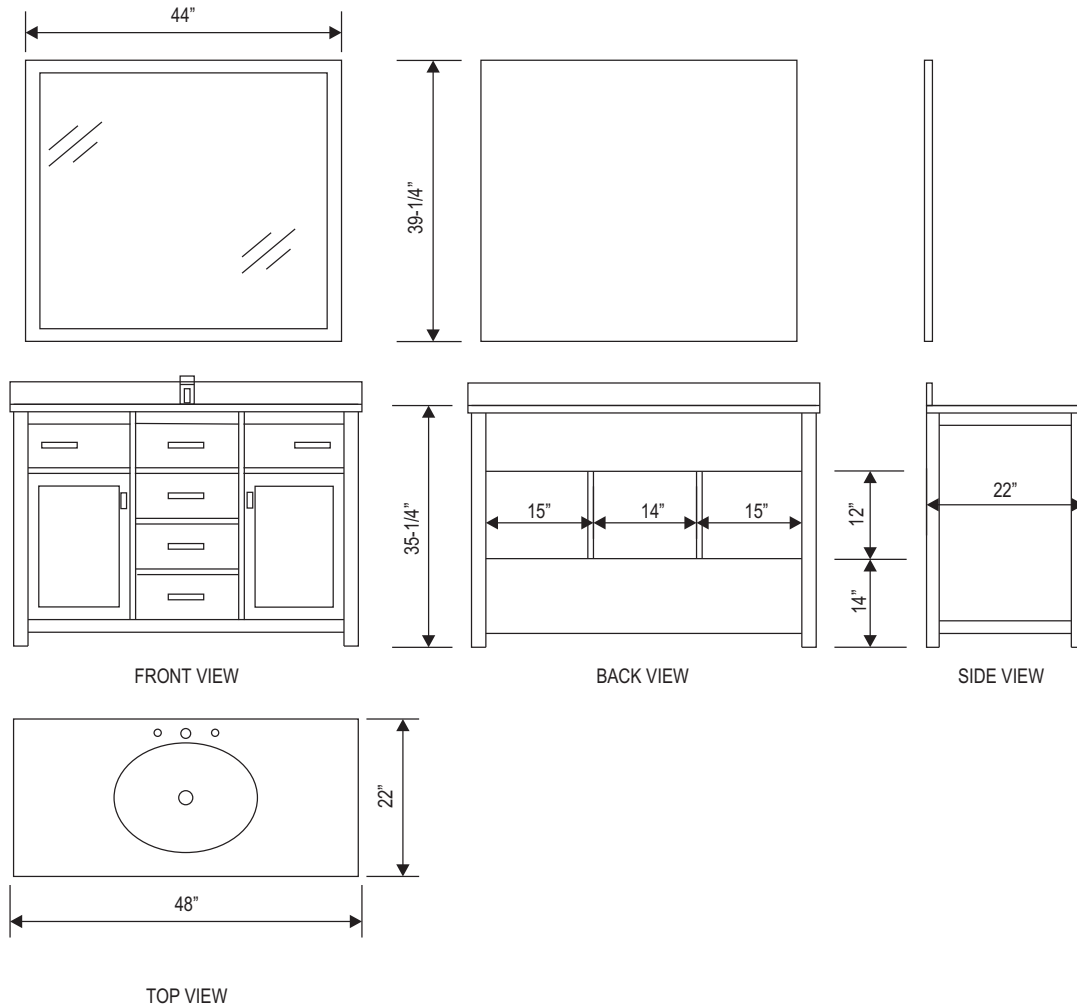

DEC076C-W London 48" Single Sink Vanity (Faucet Not Included)

Design Element™
Bath Furniture

The London Collection

The 48" London single-sink vanity in espresso is elegantly constructed of solid hardwood. The classic beauty of the white Carrera marble countertop and the contemporary style of the espresso cabinetry bring a crisp clean look to any bathroom. Seated at the base of the ceramic sink is a chrome finish pop-up drain, designed for easy one-touch draining. A large espresso framed mirror is included. This beautiful vanity has ample storage, which includes one flip-down shelf, five pullout drawers, and two soft-closing cabinet doors, all accented with satin nickel hardware.

London 48" Single Sink Vanity Set

DEC076C-W Product Features

- Solid Hardwood Cabinet
- Espresso Finish
- White Carrera Marble Countertop
- Under-Mount Ceramic Sink, Chrome Pop-Up Drain
- Large Framed Mirror, Single Pull-down Shelf
- Five Pullout Drawers
- Soft-Closing Cabinet Doors
- Satin Nickel Hardware
- Size: 48"W x 22"D x 34.25"H

Includes: Cabinet, Countertop, Sink, and Mirror

The London Collection

- London 36" Single Sink Vanity Set DEC076D
- London 36" Single Sink Vanity Set DEC076D-W
- London 36" Single Sink Vanity Set DEC077A
- London 36" Single Sink Vanity Set DEC077A-W
- London 48" Single Sink Vanity Set DEC076C
- London 48" Single Sink Vanity Set DEC076C-W
- London 61" Double Sink Vanity Set DEC076A
- London 61" Double Sink Vanity Set DEC076A-W
- London 60" Linen Cabinet CAB004
- London 66" Linen Cabinet CAB004-W