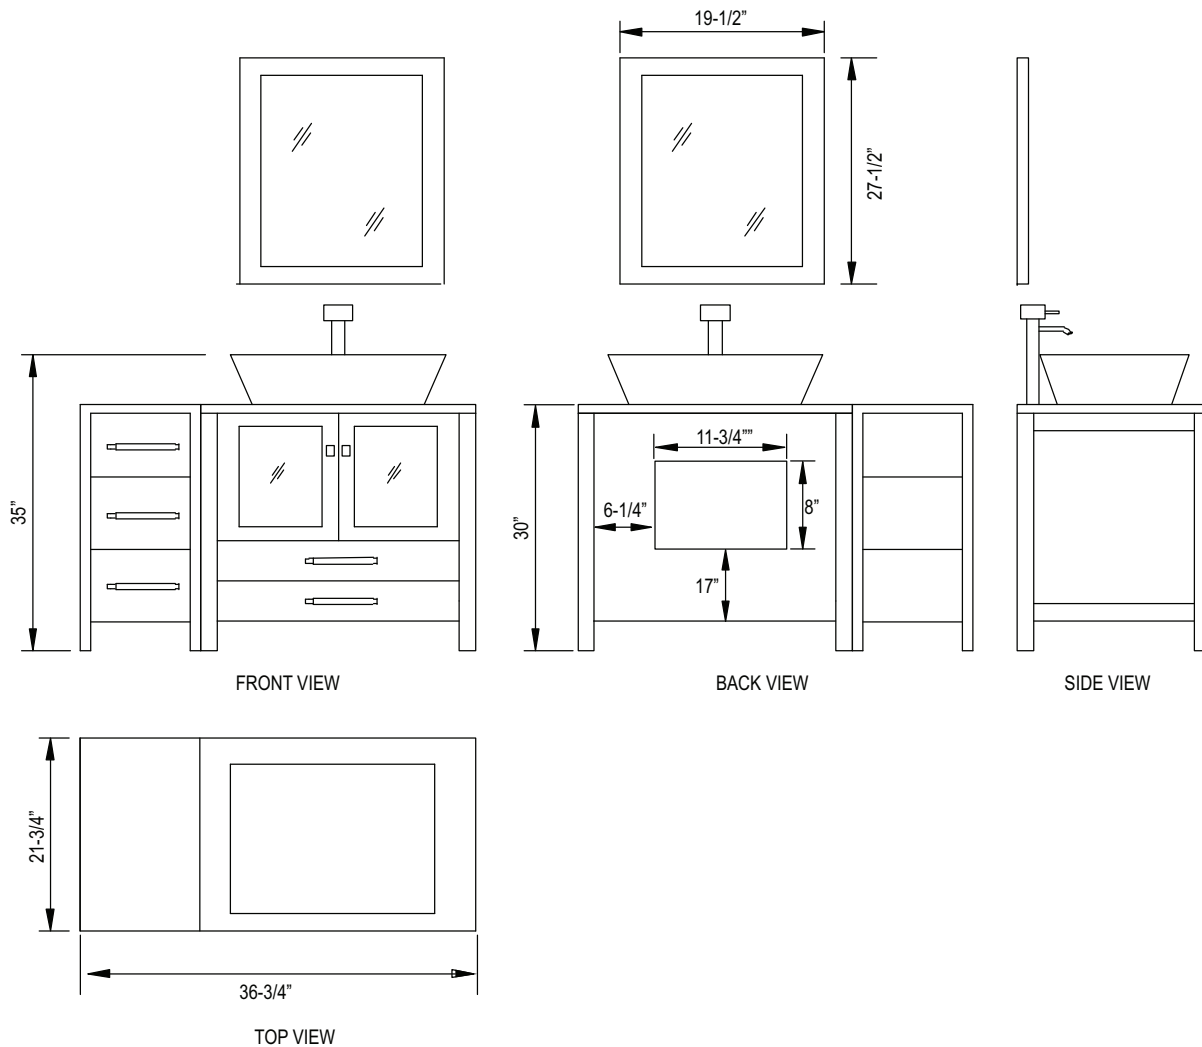

DEC072A Arlington 36" Single Sink Vanity Set (Faucet not Included)

Design Element™
Bath Furniture

The Arlington Collection

The Arlington 36" Vanity is elegantly constructed of solid hardwood. The designer vessel sink and Carrara White Marble counter top bring a crisp contemporary look to any bathroom. The rectangular porcelain sink and marble counter top beautifully contrast with the rich features of the espresso cabinetry. This stylish design includes a soft closing double door cabinet and two drawers. A matching detached espresso cabinet with three drawers is provided for additional storage. Included with this set is an espresso framed mirror. The Arlington Bathroom Vanity is designed as a center piece to awe-inspire the eye without sacrificing quality, functionality or durability.

Arlington 36" Single Sink Vanity Set

DEC072A Product Features

- Solid Hardwood Cabinet
- Espresso Finish
- Carrera White Marble Countertop
- Porcelain Vessel Sink
- Matching Framed Mirror
- Chrome Pop-Up Drain
- Soft-Closing Double-Door Cabinet
- Two Pullout Drawers
- Detachable Side Cabinet
- Satin Nickel Hardware
- Dimensions: 36-3/4"W x 21-3/4"D x 35"H

Includes: Cabinet, Countertop, Sink, Mirror, and Side Cabinet

The Arlington Collection

- Arlington 36" Single Sink Vanity Set DEC072A
- Arlington 61" Double Sink Vanity Set DEC072B
- Arlington 61" Double Sink Vanity Set DEC072B-G (Glass)