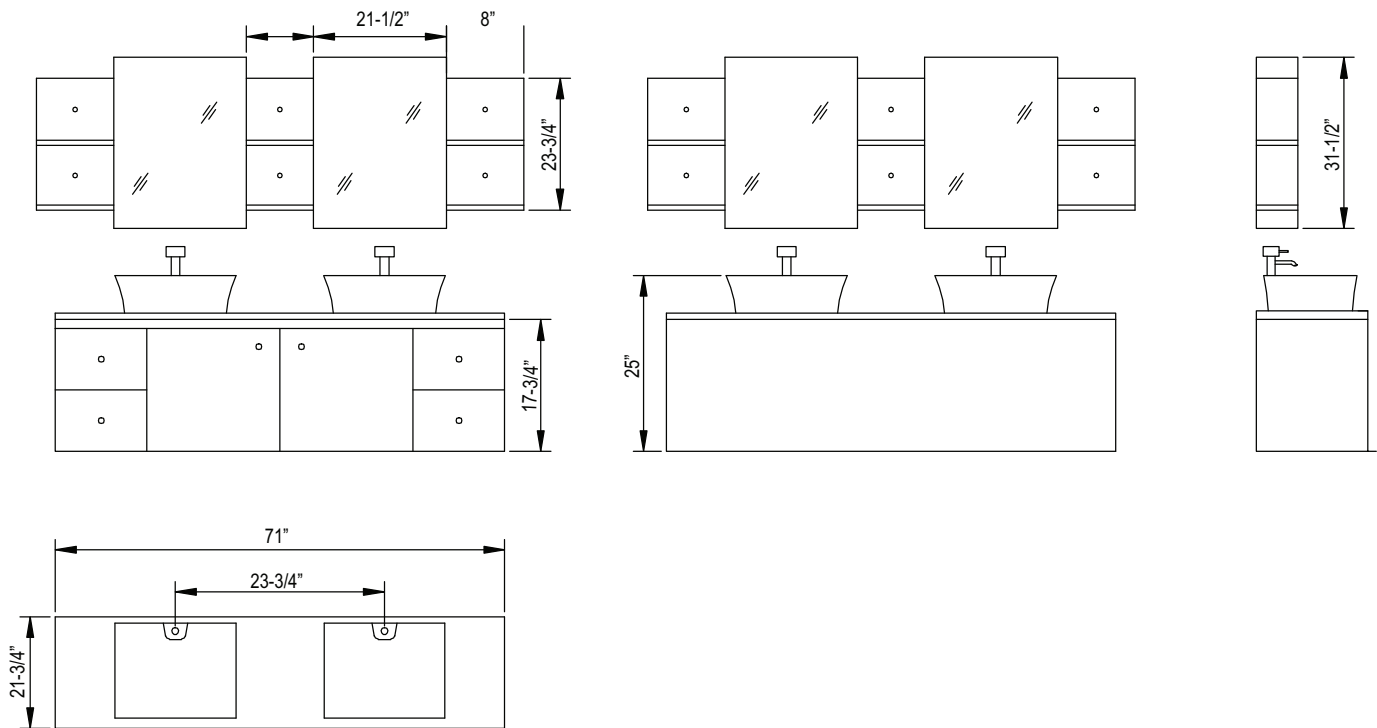

Design Element[™]
Bath Furniture

DEC071B-W Portland 72" Double Sink - Wall Mount Vanity Set (Faucets Not Included)

The Portland Collection

The 72" Portland white vanity set is elegantly constructed of solid hardwood. The tempered glass countertop brings a clean and contemporary look to any bathroom. Seated at the base of the two ceramic vessel sinks are chrome finish pop-up drains, designed for easy one-touch draining. Two mirrored medicine cabinets and three shelving sets are included. The vanity features four pullout drawers and a double-door cabinet all adorned with satin nickel hardware.

Portland 72" Double Sink - Wall Mount Vanity Set

DEC071B-W Product Features

- Solid Hardwood Cabinet
- WhiteFinish
- Tempered Glass Countertop
- Ceramic Vessel Sinks
- Chrome Pop-Up Drains
- Two Mirrored Medicine Cabinets
- Wall Shelves
- Four Pullout Drawers
- Double-Door Cabinet
- Satin Nickel Hardware
- Dimensions: 71-1/2"W x 21-3/4"D x 24-3/4"H

Includes: Cabinet, Countertop, Sinks and Mirrored Medicine Cabinets

The Portland Collection

- Portland 24" Single Sink - Wall Mount Vanity Set DEC071C-G
- Portland 24" Single Sink - Wall Mount Vanity Set DEC071C-W
- Portland 30" Single Sink - Wall Mount Vanity Set DEC071D
- Portland 30" Single Sink - Wall Mount Vanity Set DEC071D-W
- Portland 61" Double Sink - Wall Mount Vanity Set DEC004
- Portland 61" Double Sink - Wall Mount Vanity Set DEC005
- Portland 61" Double Sink - Wall Mount Vanity Set DEC071A
- Portland 72" Double Sink - Wall Mount Vanity Set DEC071B
- Portland 72" Double Sink - Wall Mount Vanity Set DEC071B-W