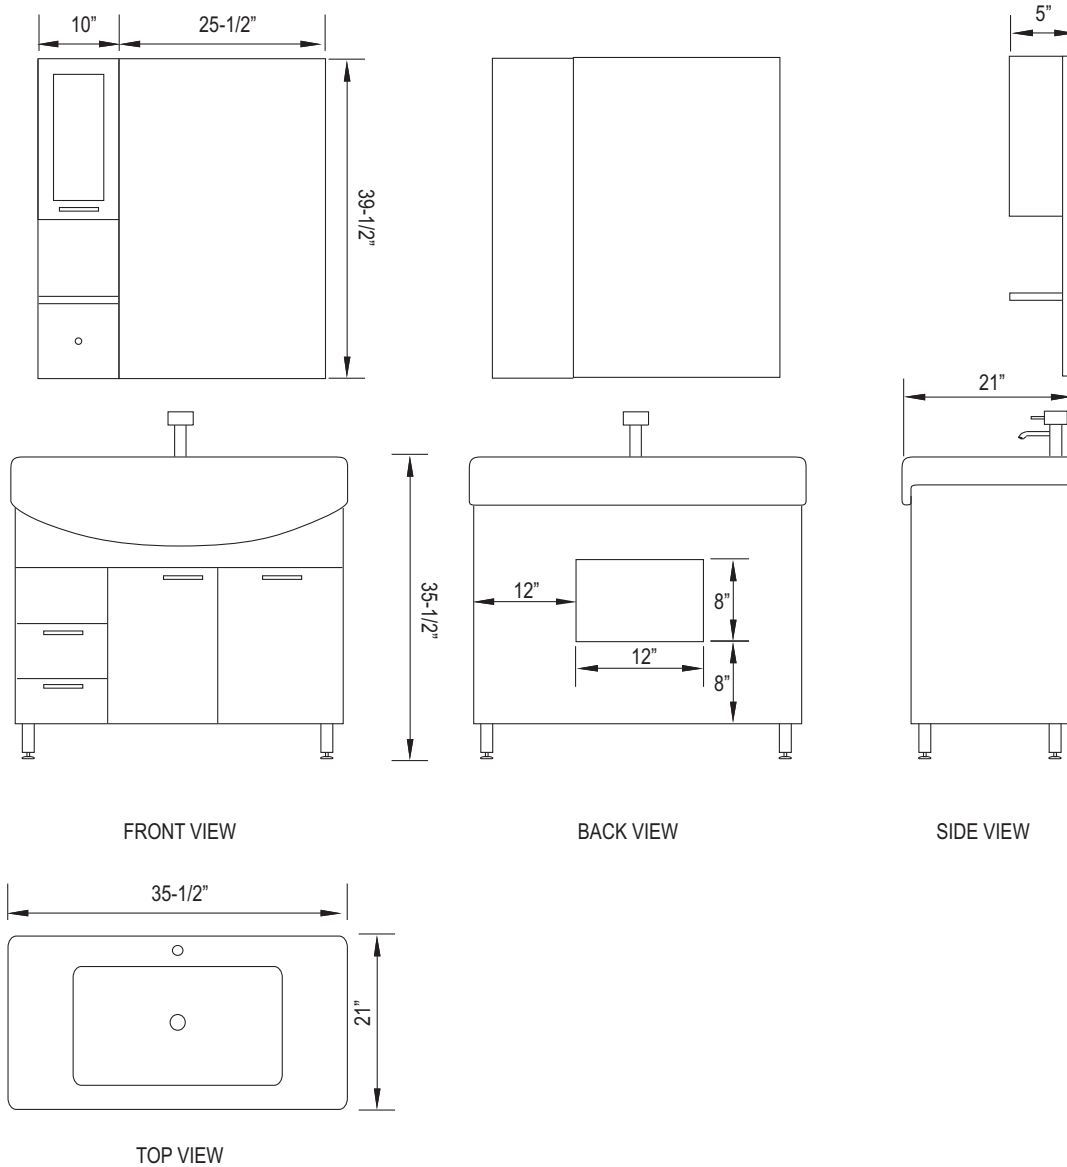

DEC026 Sierra 40" Single Sink Vanity Set (Faucet Not Included)

Design Element™
Bath Furniture

Designer's Picks Collection

The Sierra 40" Vanity is uniquely constructed of solid hardwood. The graceful lines of the integrated porcelain sink bring a clean contemporary look to any bathroom and beautifully contrast with the sharp features of the espresso cabinetry. This unique design includes a soft-closing double-door cabinet and three drawers. An accented espresso mirror with shelf and medicine cabinet is included. The Sierra Bathroom Vanity is designed as a centerpiece to awe and inspire the eye without sacrificing quality, functionality, or durability.

Sierra 40" Single Drop-In Sink Vanity

DEC026 Product Features

- Solid Hardwood Cabinet
- Espresso Finish
- Integrated Porcelain Sink and Countertop
- Mirror with Medicine Cabinet and Shelf
- Chrome Pop-Up Drain
- Soft-Closing Double-Doors
- Three Pullout Drawers
- Satin Nickel Hardware
- 40-1/2"W x 21D x 35-1/2"H

Includes: Cabinet, Countertop/Sink, Mirror, and Medicine Cabinet

Design Element
Bath Furniture

8715 Boston Place
Rancho Cucamonga, CA 91730

www.DesignElementUSA.com