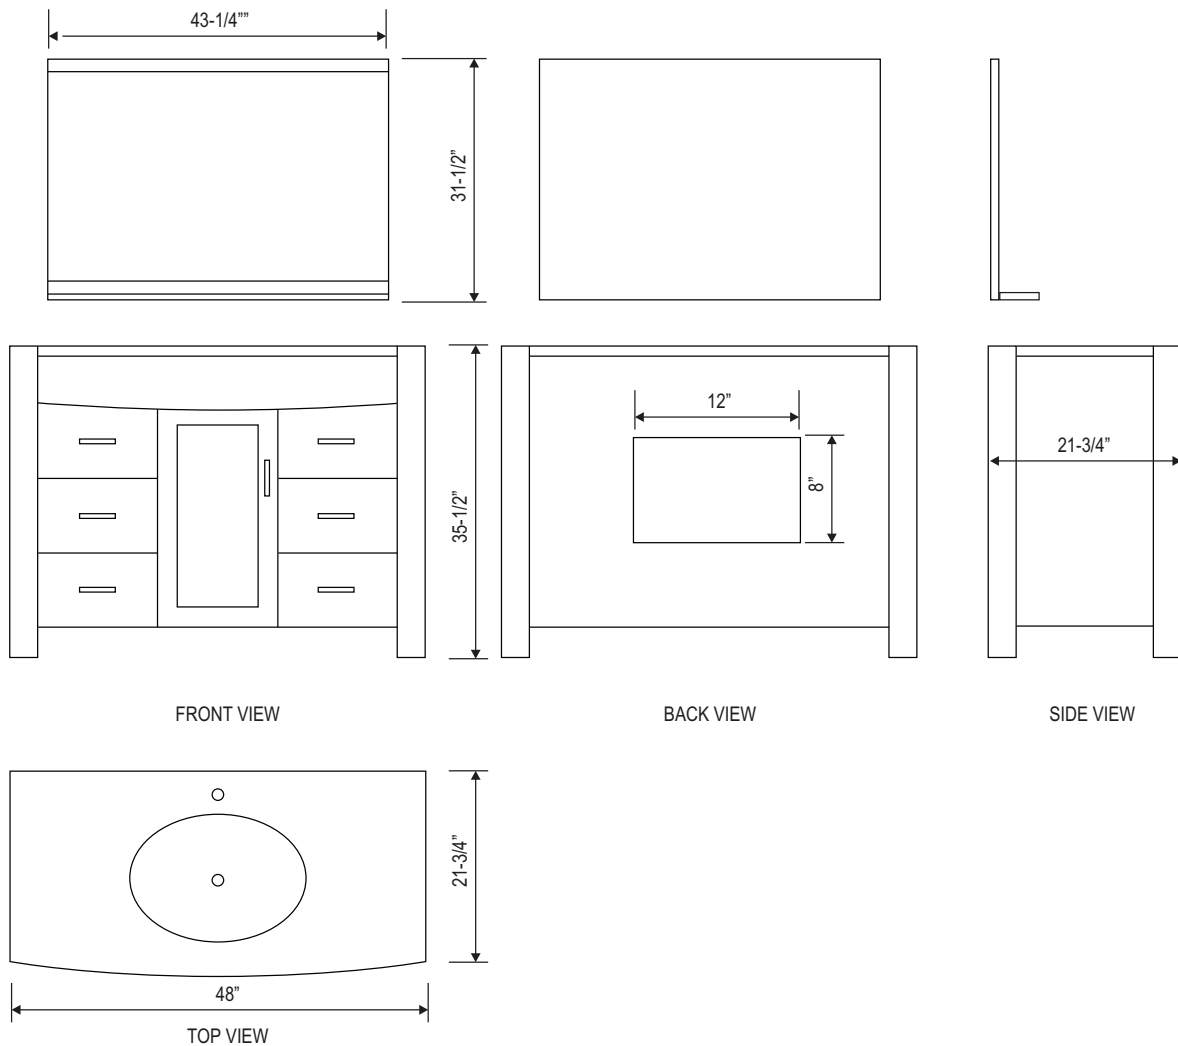

DEC017-G Waterfall 48" Single Sink Vanity Set (Faucet Not Included)

**Design Element™**  
Bath Furniture

## The Waterfall Collection

The Waterfall 48" Vanity Set is elegantly constructed of solid oak wood. The integrated frosted glass counter top and sleek design bring contemporary elegance to any bathroom. The seamless oval drop in sink beautifully showcases the natural aqua counter top. This stylish design includes a soft closing cabinet and six drawers adorned with satin nickel hardware. Included is an espresso framed mirror with shelf. The Waterfall Bathroom Vanity is designed as a center piece to awe-inspire the eye without sacrificing quality, functionality or durability.

# Waterfall 48" Single Sink Vanity Set

## DEC017-G Product Features

- Solid Hardwood Cabinet
- Espresso Finish
- Integrated Glass Countertop and Sink
- Chrome Pop-Up Drain
- Soft-Closing Door
- Six Pullout Drawers
- Satin Nickel Hardware
- Size: 47-1/4" x 21-3/4" x 33-3/4"