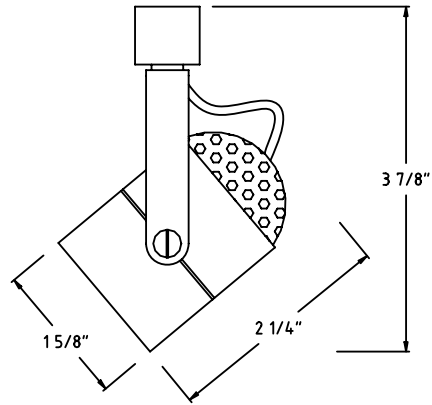

CATALOG NUMBER	TYPE
PROJECT	

LINEAR SYSTEM – HALOGEN TRACK FIXTURE

MODEL SF-209

Ordering Matrix

Model	Series	Finish	Accessories
[ ]	[ ]	[ ]	
SF	209	BK WT	See table below

Ordering Example (*model – series – finish + optional accessory*): SF-209-WT

Product Details

Description: Low voltage track head utilizing precise MR11 lamps. Specifically designed small sized fixture for use with the W.A.C. Linear System.

Materials: Die-cast aluminum track head with polycarbonate track adaptor. Bi-pin ceramic socket with 18 gauge Teflon insulated wires and fiberglass sleeves. Clear glass lens. Spring tension ring to retain lens.

Aiming: 350° horizontal rotation and 90° vertical aiming. Yoke style aiming allows easy and fine adjustment to the desired angle. The two aiming screws may be tightened to firmly hold vertical aiming angle.

Lamping: MR11 lamp, 35w max. The SF-209 is suitable for 12v or 24v lamps. Lamps sold separately.

Finish: Abrasion resistant Black (BK) or White (WT) paint finish.

Listing: UL & CUL Listed. 2 year W.A.C. Lighting product warranty.

Specification Features

- The supplied clear glass lens can be replaced with one lens accessory such as a colored dichroic lens, UV filter lens, etc.
- Can use 12 volt or 24 volt lamps, dependant on Linear System transformer. Transformer and Linear System track is ordered separately.

Accessory Lenses (ordered separately):

LENS-11-UVF UV Filter Lens	LENS-11-COLOR Colored Lenses AMB = Amber BLU = Blue GRN = Green RED = Red YEL = Yellow	LENS-11-DIC-COLOR Dichroic Lenses AMB = Amber BLU = Blue GRN = Green RED = Red YEL = Yellow