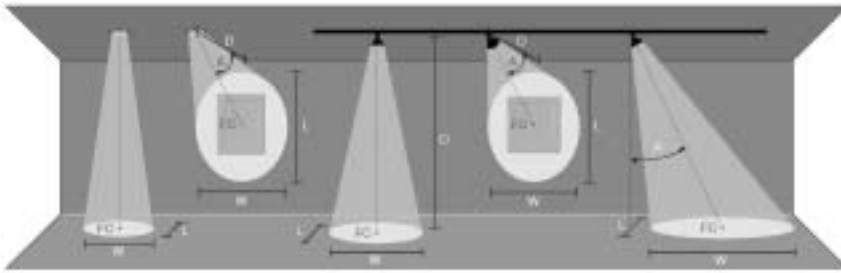

Material

Die Cast Aluminum

Listing

UL, CUL Listed, New York City Approved.

W.A.C. reserves the right to change details that do not affect overall function and performance.

SPECIFICATION SHEET

LINE VOLTAGE TRACK HEADS

MODEL 720

Key In Feet
D Distance To Fixture From Wall Or Floor
FC Initial Footcandle Level At Center Of Beam
L Beam Length(where candlepower drops to 50% of maximum)
W Beam Width(where candlepower drops to 50% of maximum)
CBCP Center Beam Candle Power

Lamp Beam Spread	CBCP	0°Aiming Angle				30°Aiming Angle				45°Aiming Angle				60°Aiming Angle			
		D	FC	L	W	D	FC	L	W	D	FC	L	W	D	FC	L	W
50W PAR20 NSP10°	6000	3'	667	0.5'	0.5'	3'	433	0.7'	0.6'	3'	236	1.1'	0.7'	3'	83	2.1'	1.0'
		5'	240	0.9'	0.9'	5'	156	1.2'	1.0'	5'	85	1.8'	1.2'	5'	30	3.6'	1.7'
		7'	122	1.2'	1.2'	7'	80	1.6'	1.4'	7'	43	2.5'	1.7'	7'	15	5.0'	2.4'
		9'	74	1.6'	1.6'	9'	48	2.1'	1.8'	9'	26	3.2'	2.2'	9'	9	6.4'	3.1'
50W PAR20 FL25°	1500	3'	167	1.3'	1.3'	3'	108	1.8'	1.5'	3'	59	2.8'	1.9'	3'	21	6.2'	2.7'
		5'	60	2.2'	2.2'	5'	39	3.0'	2.6'	5'	21	4.7'	3.1'	5'	8	10.4'	4.4'
		7'	31	3.1'	3.1'	7'	20	4.2'	3.6'	7'	11	6.5'	4.4'	7'	4	14.6'	6.2'
		9'	19	4.0'	4.0'	9'	12	5.4'	4.6'	9'	7	8.4'	5.6'	9'	2	18.7'	8.0'