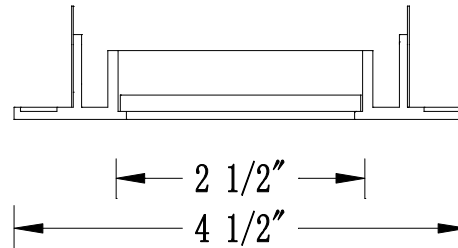

CATALOG NUMBER	TYPE
PROJECT	

3" LEDme™ DOWNLIGHT

HR-LED371

Ordering Matrix		
Series	Model Number	Finish(Trim)
[]	[]	[]
HR	LED371	WT = White CH = Chrome

Ordering Example (series – model number – finish): HR-LED371-WT/WT

Product Details	
Description:	Recessed trim with interior wove glass. For use with HR-LED309 series housing.
Materials:	Powder coated or plated brushed nickel finish on die-cast aluminum. Fingered retention clips firmly hold trim to housing.
Finish:	WT = white trim CH = Chrome trim
Listing:	UL & CUL Listed. Suitable for damp locations.