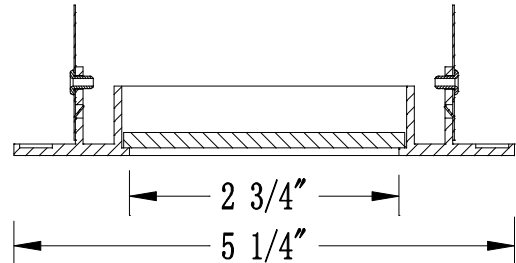

CATALOG NUMBER	TYPE
PROJECT	

4" LEDme™ DOWNLIGHT **HR-LED471**

Ordering Matrix		
Series	Model Number	Finish(Trim)
[]	[]	[]
HR	LED471	WT = White CH = Chrome

Ordering Example (series – model number – finish): HR-LED471-WT

Product Details	
Description:	Recessed trim with interior wove glass. For use with HR-LED418 series housing.
Materials:	Powder coated or plated brushed nickel finish on die-cast aluminum. Fingered retention clips firmly hold trim to housing.
Finish:	WT = white trim CH = Chrome trim
Listing:	UL & CUL Listed. Suitable for damp locations.