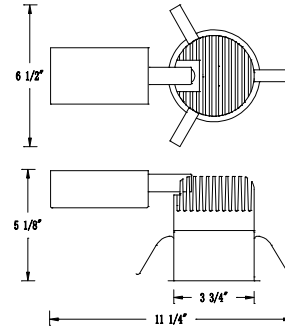

CATALOG NUMBER	TYPE
PROJECT	

3" LEDme™ Remodel IC

HR-LED309-RIC

Ordering Matrix

Series	Lamp	Model Number	Installation Type	Options	Color Temperature
HR	LED	309	R = Remodel housing	IC rated	W = 3000K C = 4500K

Ordering Example (series – lamp - model - installation type - color temperature): HR-LED309-RIC- W

Product Details

Description:	3 inch LED NON-IC Remodel housing use with 3 LED lamps.
Materials:	Die-cast aluminum heat sink. Housing and junction box are 20 gauge steel.
J-Box:	Seven knockouts and four non-metallic sheathed cable style wiring connectors provided for ease of installation. Rated for branch wiring.
Driver:	Input Voltage: 120V AC / 60Hz, Power Factor > 0.9 Dimming with thermal protection. Load: MAX 6W
Lamping:	3 LED lamps Color Temperature: 3000K 4500K CRI: 80 75
Ratings:	IC rated. Can be completely covered with insulation U.L. and C.U.L. listed.
Mounting:	Three heavy gauge inner retention clips push out onto ceiling or other mounting surface to firmly hold housing in place. 3 3/4" cutout hole.

Specification Features

- Provides 70% average lumen maintenance at 50,000 hrs.
- Provided with Push-in wire connector for easy installation.
- Accommodate up to a 1" ceiling thickness.
- Dimming range from 100% to 1%.
- ANSI compliant Warm/Neutral LEDs.
- 40° Visual cut off angle.
- Replacement modules
- Far more resistant to vibration than incandescent or fluorescent downlights.
- 5 year WAC Lighting product warranty.

Approved dimmer

Lutron

Leviton

SELV-300P-WH

VPE04