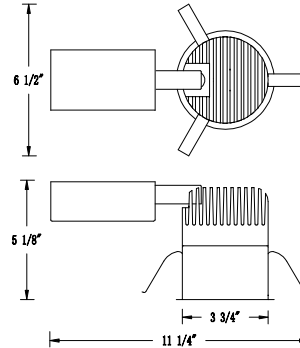

CATALOG NUMBER	TYPE
PROJECT	

3" LEDme™ Remodel NON-IC

HR-LED309-R

Ordering Matrix

Series	Lamp	Model Number	Options	Installation Type	Color Temperature
HR	LED	309	Non-IC rated	R = Remodel housing	W = 3000K C = 4500K

Ordering Example (series – lamp - model - installation type - color temperature): HR-LED309-R-W

Product Details

Description:	3 inch LED NON-IC Remodel housing use with 3 LED lamps.		
Materials:	Die-cast aluminum heat sink. Housing and junction box are 20 gauge steel.		
J-Box:	Seven knockouts and four non-metallic sheathed cable style wiring connectors provided for ease of installation. Rated for branch wiring.		
Driver:	Input Voltage: 120V AC / 60Hz, Power Factor > 0.9 Dimming with thermal protection. Load: MAX 10W		
Lamping:	3 LED lamps Color Temperature: 3000K 4500K CRI: 80 75		
Ratings:	NON-IC rated. Can be covered with insulation U.L. and C.U.L. listed.		
Mounting:	Three heavy gauge inner retention clips push out onto ceiling or other mounting surface to firmly hold housing in place. 3 3/4" cutout hole.		

Specification Features

- Provides 70% average lumen maintenance at 50,000 hrs.
- Provided with Push-in wire connector for easy installation.
- Accommodate up to a 3/4" ceiling thickness.
- Dimming range from 100% to 1%.
- ANSI compliant Warm/Neutral LEDs.
- 40° Visual cut off angle.
- Replacement modules
- Far more resistant to vibration than incandescent or fluorescent downlights.
- 5 year WAC Lighting product warranty.

Approved dimmer

Lutron

Leviton

SELV-300P-WH

VPE04