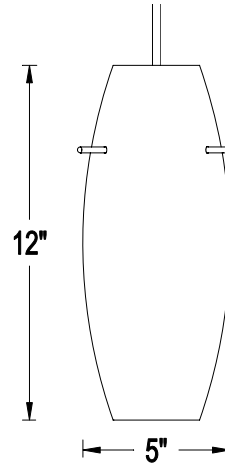

<b>CATALOG NUMBER</b>	<b>TYPE</b>
<b>PROJECT</b>	

**LEUCHTE COLLECTION**

**ENERGY EFFICIENT PENDANTS -BONGO**

<b>Ordering Matrix</b>				
<b>Mounting</b>		<b>Socket Set</b>	<b>Shade</b>	<b>Adapter Finish</b>
[ ]		[ ]	[ ]	[ ]
Canopy Mount	<b>PLD</b>		<b>451AM</b> <b>451BL</b> <b>451WT</b>	<b>BK CH DB PT WT</b>
Canopy Mount	<b>PLD</b>		<b>451AM</b> <b>451BL</b> <b>451WT</b>	<b>BK BN WT</b>
<b>FLEXRAIL1</b>	<b>HM1</b>			<b>DB PT</b>
120v H	<b>HTK</b>			<b>BK BN WT</b>
Track L	<b>LTK</b>			<b>BK BN WT</b>
J/J2	<b>JTK</b>			<b>BK BN WT</b>

Example (Mounting-Socket Set-Shade-Adapter Finish) : PLD-F4-451AM/BN

<b>Product Details</b>		<b>Specification Features</b>
<b>Description:</b>	Linear System fixture for a incandescent lamp (F4) or a fluorescent lamp(F3).	<ul style="list-style-type: none"> <li>The length of the cord is adjustable to desired pendant height.,,</li> <li>Three color glass provided.</li> <li>5 years product warranty.</li> </ul>
<b>Materials:</b>	Steel canopy or Polycarbonate track adapter and lamp holder with a Die-cast aluminum cup.	
<b>Lamping:</b>	Use Tri-Tube GX24q 26w or 32w or 42w fluorescent lamp for F3 ; Use A or G30 incandescent lamp 100w MAX for F4 ;	
<b>Finish:</b>	Electrical plated - Brushed Nickel and Chrome; Painted in Dark Bronze, Platinum, Black and White.	
<b>Shade:</b>	Etched cased Glass.	
<b>Listing:</b>	UL & CUL Listed.	