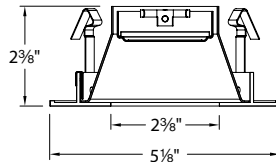

HR-D412-S

4" Premium Low Voltage Recessed Trim

Fixture Type:

Catalog Number:

Project:

Location:

PRODUCT DESCRIPTION

Square recessed downlight trim with interior open reflector.
For use with HR-8400 series low voltage housings.

FEATURES

- Recessed alternative to surface mounted track lights
- Center lamp holder allows lamp to be tilted up to 35° from vertical
- The supplied lens can be replaced with one lens or accessory
- Handles surfaces up to 3/4" thick
- 5 year WAC Lighting product warranty

SPECIFICATIONS

Construction: Die-cast aluminum construction with clear tempered glass lens.

Lamp: Utilizes 12V MR16 lamps (ordered separately).
50W or 75W maximum, see individual housing for wattage rating.

Mounting: Three heavy gauge retention clips hold trim firmly to housing. See housing spec sheets for ceiling installation info.

Finish: Trim available in electroplated Brushed Nickel (BN) and powder coat White (WT). Reflector is Specular Clear (SC).

Standards: UL & CUL Listed, Suitable for damp locations

ORDER NUMBER

Model #	Finish	Reflector/Trim
HR-D412-S	SC/BN	Specular Clear/Brushed Nickel
	SC/WT	Specular Clear/White