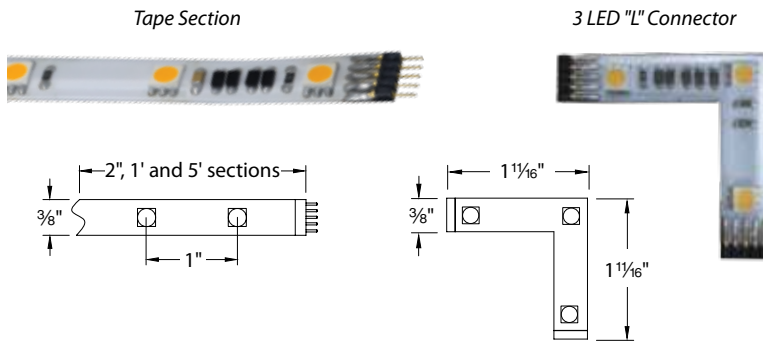

InvisiLED® Pro

24V High Output LED Tape Light

Fixture Type:

Catalog Number:

Project:

Location:

PRODUCT DESCRIPTION

Professional grade white tape light that delivers optimal color consistency and brightness. An ideal system for task or accent lighting applications.

FEATURES

- Ultra thin profile at 3/8"
- Diodes spaced evenly at 1" on center
- Minimum run length of 1' and maximum of 33'
- May be field cut every 2" at the end of a run
- Three mounting methods provided for different surfaces
- 50,000 hour rated life
- 5 year WAC Lighting product warranty

SPECIFICATIONS

Construction: Flexible, silicone cased tape light. Peel and stick 3M construction adhesive on back. Indicating marks on back for field cutting.

Power Supply: Remote and plug-in electronic Class 2 transformers. 120VAC 50/60Hz input, 24V 60W and 96W output.

Light Source: 12 LEDs per foot. Runs on 24V at 3W per foot.

Dimming: May be dimmed with electronic low voltage (ELV) dimmer.

Operating Temperature: -4°F – 122°F (-20°C – 50°C), relative humidity 95%.

Standards: UL & CUL Listed for damp locations.

POWER SUPPLIES

Remote (Hard-Wired)

EN-2460-RB2-T 24VAC/60W Class 2 LED transformer

EN-24100-RB2-T 24VAC/96W Class 2 LED transformer

Plug-in

EN-2460-P-AR-T 24VAC/60W Class 2 LED transformer

EN-24100-P-AR-T 24VAC/96W Class 2 LED transformer

POWER SUPPLY ACCESSORIES

TB-S Wiring box with switch

LED-TC-P-2 2' lead wire for power supply

LED-TC-P-12 12' lead wire for power supply

LED-TC-EXT-144 12' extension cable

TAPE LIGHT ACCESSORIES

LED-TC-IC Joiner cables

LED-TC-EC End cap

LED-TC-X 4 way "X" connector

LED-T-CL Mounting clips

LED-TC-Y 3 way "Y" connector

LED-T-RC Retrofit channel

LED-TC-L "L" connector

For full descriptions and specs of Power Supplies and Accessories see next page.

FIXTURE PERFORMANCE – TAPE SECTIONS

Color Temp	Watts/ft	Lumens/ft	Efficacy (Lm/W)	CRI
2700K	3	200	66.7	85
3000K	3	200	66.7	85
3500K	3	207	69.0	82
4500K	3	215	72.0	82

ORDER NUMBER – TAPE SECTIONS

Model #	Color Temp	Length	Qty	Finish
LED-T24	W 2700K	2IN 2 inches	1	WT White
	P 3000K	1 1 foot	1	
	35 3500K	5 5 feet	1	
	C 4500K	1-40 1 foot	40	

FIXTURE PERFORMANCE – 3 LED "L" CONNECTOR

Color Temp	Watts	Lumens	Efficacy (Lm/W)	CRI
2700K	1.2	50	41.7	85
3000K	1.2	50	41.7	85
3500K	1.2	52	43.3	82
4500K	1.2	54	45.0	82

ORDER NUMBER – 3 LED "L" CONNECTOR

Model #	Color Temp	Finish
LED-T24	W 2700K	3L WT White
	P 3000K	
	35 3500K	
	C 4500K	

LED-T24 - - **WT**

Example: **LED-T24P-2IN-WT**

LED-T24 - **3L** - **WT**

Example: **LED-T24P-3L-WT**

WAC Lighting
www.waclighting.com
Phone (800) 526.2588 • Fax (800) 526.2585

Headquarters/Eastern Distribution Center
44 Harbor Park Drive • Port Washington, NY 11050
Phone (516) 515.5000 • Fax (516) 515.5050

Western Distribution Center
1750 Archibald Avenue • Ontario, CA 91760
Phone (800) 526.2588 • Fax (800) 526.2585