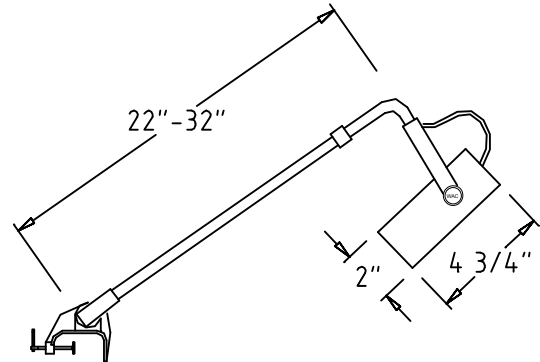

<b>CATALOG NUMBER</b>	<b>TYPE</b>
<b>PROJECT</b>	

**LINE VOLTAGE DISPLAY LIGHT**

**MODEL DL-188**

Ordering Matrix		
Model	Series	Finish
[ ]	[ ]	[ ]
DL	188	BK WT

Ordering Example (model number – series – finish) : DL-188-WT

Product Details	
<b>Description:</b>	Line voltage display light for use on wall partitions, display booths, and portable work areas. Can utilize a variety of medium base lamps up to 150 watts. Mounts to flat surfaces with vice tension clamp, accommodating widths of 1/2" to 2 1/2".
<b>Materials:</b>	Fixture head and connector are aluminum. Periscoping arm is steel. Clamp is heavy duty polycarbonate. Medium base lamp socket is porcelain with nickel-plated copper shell. 10' grounded cord and plug.
<b>Aiming:</b>	Yoke and slot aiming feature allows a full range of vertical and horizontal orientation. Large locking screw assures the aiming angle is kept in place through continuous use and maintenance.
<b>Lamping:</b>	Accommodates medium base, 120v incandescent lamps.
<b>Finish:</b>	Abrasion resistant black (BK) or white (WT) paint finish.
<b>Accessories:</b>	DLC-4 = wide surface clamp accommodates up to 4" width. DLC-P = pipe clamp works on round surfaces up to 2 1/2" diameter. SW3 = Inline on/off switch to be installed in field installations. PAR20BD = Barn Doors for PAR20 lamp. PAR30BD = Barn Doors for PAR30 lamp. PAR38BD = Barn Doors for PAR38 lamp.
<b>Listing:</b>	U.L. & C.U.L. listed.