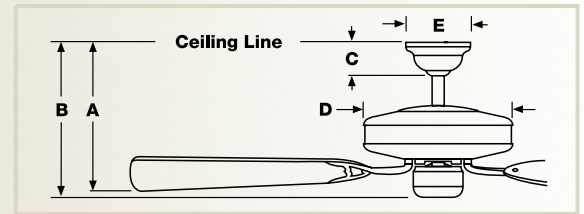

PRODUCT SPECIFICATIONS

SERIES	Dimensions					Blade Sweep		Blade Pitch	Weight Lbs.	Speed RPM	Power (watts)	Motor Size	Tech[†]	Warranty (Motor)
	A	B	C	D	E	LONG	SHORT							
Bel Air	9.25	14*	3	12.25	5.6	55"	—	14°	24	25-150	22-110	XLP2000 - 28mm	I•T / W-32	Lifetime
Bel Air Halo	13.25	18.5*	3	15.5	5.6	55"	—	14°	24	25-150	22-110	XLP2000 - 28mm	I•T / W-32	Lifetime
Bella	14.5	17.5*	3	16.1	5.6	52"	44"	15°	30	70-215	10-84	188mm x 20mm	V•T2	Lifetime
Bella Uplight	14.5	16	3	16.1	5.6	52"	44"	15°	27	70-215	10-84	188mm x 20mm	V•T2	Lifetime
Brescia Gallery	11.3	16.5*	3	14	5.6	52"	—	15°	32	35-185	8-108	XLP2000 - 28mm	I•T / W-32	Lifetime
Brescia	11.3	12.6	3	14	5.6	52"	44"	15°	27	35-185	8-108	XLP2000 - 28mm	I•T / W-32	Lifetime
Campana	12.2	13.5	3	12.4	5.6	53"	45"	16°	22	70-215	10-84	188mm x 20mm	V•T2 / 3-S / W-52	Lifetime
Capistrano	11.1	12.75	3	12.6	5.6	53"	45"	16°	24	70-215	10-84	188mm x 20mm	V•T2 / 3-S / W-52	Lifetime
Cathay	11	16.25*	3	13.9	7.7	56"	—	14°	36	35-160	32-94	XLP2100 - 33mm	I•T / W-33	Lifetime
Commodore	15	17.5	3	9	5.6	52"	—	14°	25	40-190	7-110	XLP2000 - 28mm	3-S / W-52	Lifetime
Concentra	11	12.75	3	11.5	5.6	50"	42"	16°	20	45-200	21-86	188mm x 20mm	V•T2 / 3-S / W-52	Lifetime
Estrada	13	13.75	3	12	5.6	52"	44"	15°	25	65-203	21-86	188mm x 20mm	3-S / W-52	30 Years
Four Seasons III	10.75	12.75	3	11.5	5.6	52"	42"	13°	14	50-200	25-80	172mm x 12mm	3-S / W-52	Lifetime
Four Seasons III Hugger	7	8	N/A	11	5.6	52"	42"	13°	11	50-200	25-85	172mm x 12mm	3-S	Lifetime
Four Seasons III Outsider	10.75	12.75	3	11.5	5.6	52"	—	13°	17	50-200	20-80	172mm x 12mm	3-S / W-52	30 Years
Kawayan	17.5	22.2*	3	16	5.6	52"	—	15°	40	70-215	10-84	188mm x 20mm	V•T2	Lifetime
Key Largo	13.3	12.3	3	13.3	5.6	52"	42"	15°	30	70-215	10-84	188mm x 20mm	V•T2	Lifetime
Lanai	11.1	12.75	3	12.6	5.6	53"	45"	16°	25	70-215	10-84	188mm x 20mm	3-S / W-52	30 Years
le Grande	11.96	16.23	3	8.69	5.6	62"	—	14°	27	53-165	14-84	188mm x 20mm	V•T2	Lifetime
Malibu Star	21	23	3	6.25	5.6	84"	—	15°	19	6-45	7-103	XLP2000 - 28mm	3-S / W-80 / W-52	Lifetime
Marrakesh	9.25	14.3	4	19.75	5.6	62"	—	14°	40	53-165	14-84	188mm x 20mm	V•T2	Lifetime
Metropolitan	12	12.2	3	12	5.6	52"	44"	15°	25	35-185	8-108	XLP2000 - 28mm	I•T / W-32	Lifetime
Mission Fan	11	15.4*	3	13.9	7.7	56"	—	14°	36	35-160	32-94	XLP2100 - 33mm	I•T / W-33	Lifetime
Mission Table Lamp	17 L	17 W	23 H	N/A	N/A	N/A	N/A	N/A	29	N/A	N/A	N/A	N/A	N/A
Mission Floor Lamp	17 L	17 W	66 H	N/A	N/A	N/A	N/A	N/A	49	N/A	N/A	N/A	N/A	N/A
Mission Wall Sconce	14 L	7 W	12 H	N/A	N/A	N/A	N/A	N/A	5	N/A	N/A	N/A	N/A	N/A
Modena	12	17.4	3	8.2	7.7	46"	—	Dynamic	15	50-200	10-84	188mm x 20mm	V•T2 / W-72	Lifetime
Moderne Table Fan	21.1 H	17.6 W	13 D	N/A	N/A	14.5"	N/A	N/A	24	600-1200	58-75	N/A	3-Speeds	Lifetime
New Orleans	26	28	3	13	5.6	54"	46"	15°	36	35-185	8-108	XLP2000 - 28mm	3-S / W-52	Lifetime
19th Century	22	28.5	6.75	10.5	5.6	54"	—	14°	35	40-190	7-110	XLP2000 - 28mm	I•T / W-33	Lifetime
Nouvelle	17.9	19.5	4	12.3	5.6	54"	—	14°	36	25-150	32-94	XLP2100 - 33mm	I•T / W-33	Lifetime
Panama XLP	10.75	12.75	3	12	5.6	50"	42"	15°	20	40-190	8-108	XLP2000 x 28mm	A•T / I•T / W-32	Lifetime
Panama XTR	10.75	12.75	3	12	5.6	50"	42"	20°	27	40-170	14-84	200mm x 20mm	4-S / W-52	Lifetime
Panama Damp XTR	10.75	12.75	3	12	5.6	50"	42"	20°	27	40-170	14-84	200mm x 20mm	4-S / W-52	30 Years
Panama Halo	10.75	12.75	3	12	5.6	50"	42"	20°	27	40-170	14-84	200mm x 20mm	4-S / W-52	Lifetime
S3	9.8	14*	3	10.2	7.7	54"	—	15°	23	50-180	21-86	188mm x 20mm	V•T	Lifetime
Scandia	12	20.75	3	11.8	7.7	56"	—	Dynamic	17	50-200	10-84	188mm x 20mm	V•T2 / W-73	Lifetime
Stealth	10.75	13.25*	3	11.5	5.6	53"	—	14°	33	25-200	31-112	XLP2000 - 28mm	I•T / W-32	Lifetime
Utopian	10.7	12.22	3	11.2	5.6	50"	40"	16°	25	55-200	7-83	172mm x 20mm	3-S / W-52	30 Years
Ventura	11	12.5	3	10.25	5.6	—	42"	16°	19	63-283	7-106	XLP2000 - 28mm	I•T / W-32	Lifetime
Verrazano	22.5	25.5*	3	9.5	7.7	54"	—	14°	32	45-175	11-105	XLP2000 - 28mm	3-S / W-1811 / W-52	Lifetime
Victorian	11.5	13.5	3	13	5.6	54"	46"	15°	23	35-185	8-108	XLP2000 - 28mm	I•T / W-32	Lifetime
Wailea	11	11.54	3	9.5	5.6	32"	—	25°	17	90-275	25-80	153mm x 20mm	3-S / W-52	30 Years
Wilderness	16	17"	3	11.8	5.6	52"	42"	15°	50	70-215	10-84	188mm x 20mm	V•T2	Lifetime
Wilderness Floor	N/A	19 W	71 H	N/A	N/A	N/A	N/A	N/A	33	N/A	N/A	N/A	N/A	N/A
Wilderness Table	N/A	17 W	27 H	N/A	N/A	N/A	N/A	N/A	23	N/A	N/A	N/A	N/A	N/A