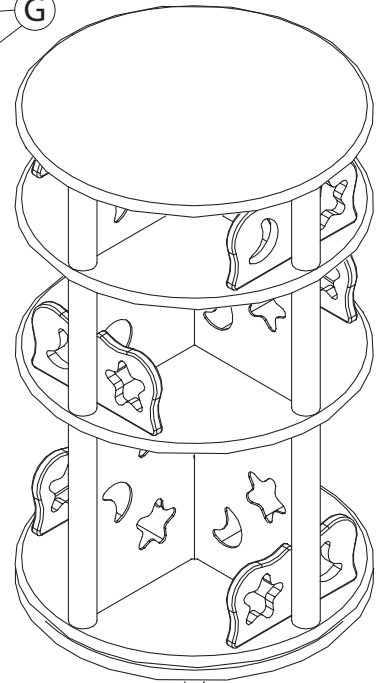

G98040

MOON & STARS MEDIA CAROUSEL

PARTS LIST

A x1

B x2

D x1

K x6

L x6

H x4

I x4

J x4

E x2

F x2

G x2

ASSEMBLY DIAGRAM

1.

2.

3.

4.

5.

6.

7.

© 2003 Guidecraft USA
Englewood, NJ 07631
(800)524-3555
www.Guidecraft.com

For ages 3 and up.
Adult assembly required.