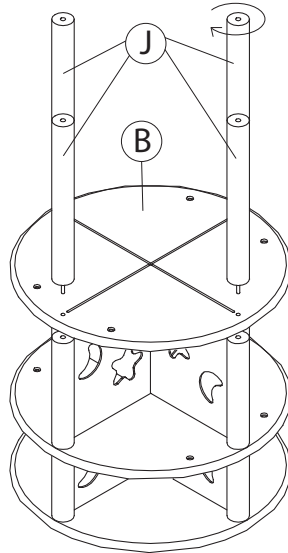

G98040

MOON & STARS MEDIA CAROUSEL

PARTS LIST

A x1

B x2

D x1

K x6

L x6

H x4

I x4

J x4

E x2

F x2

G x2

ASSEMBLY DIAGRAM

1.

2.

3.

4.

5.

6.

7.

© 2003 Guidecraft USA
Englewood, NJ 07631
(800)524-3555
www.Guidecraft.com

For ages 3 and up.
Adult assembly required.