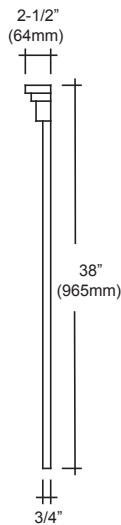

125 185-06L
26" Mirror

SPECIFICATION SHEET

Features

Great Lifestyle design

Available in 21", 26", 32", 38"

24" Medicine Cabinet Semi Recess

24" Medicine Cabinet Surface

Species: Solid Poplar with cherry veneer

Mirror: 1/2" Beveled Edge

Colors/ Finish

125-Cherry

185-Polar White