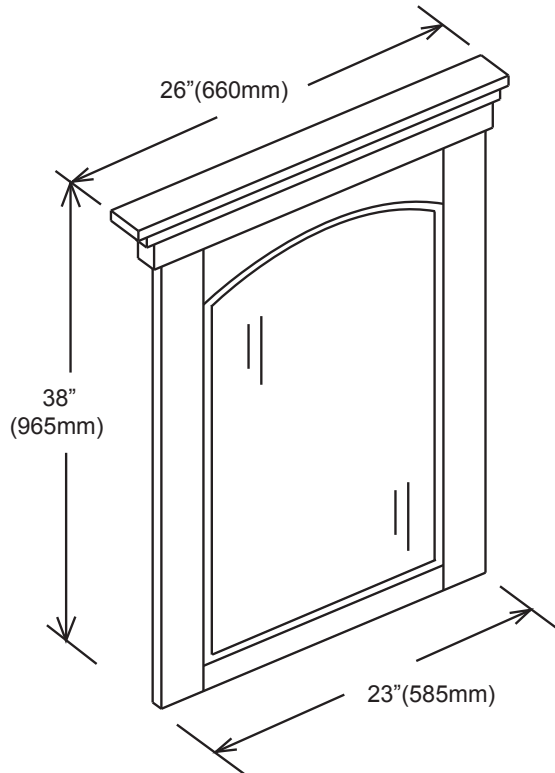

125 185-06L
26" Mirror

SPECIFICATION SHEET

Features

Great Lifestyle design

Available in 21", 26", 32", 38"

24" Medicine Cabinet Semi Recess

24" Medicine Cabinet Surface

Species: Solid Poplar with cherry veneer

Mirror: 1/2" Beveled Edge

Colors/ Finish

125-Cherry

185-Polar White