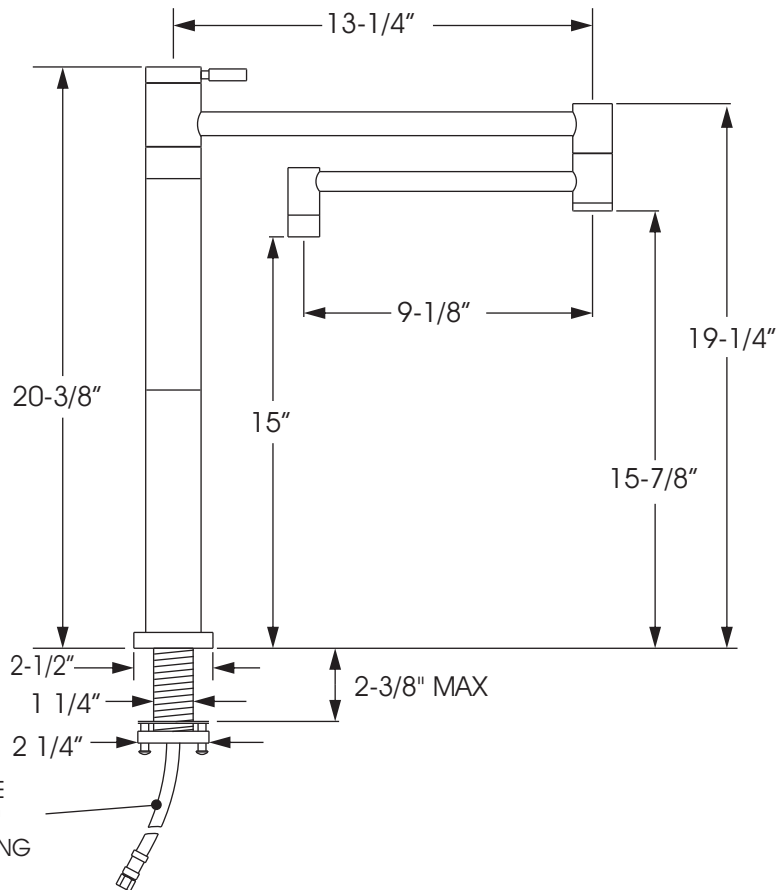

26790 Madison Ave.  
Murrieta, CA 92562  
888-304-0660

www.waterstoneco.com

ITEM NO:

3400

STYLE: CONTEMPORARY

INTENDED USE:  
POTFILLER - Deck mount

CUSTOMER NAME:

JOB NO:

DIMENSIONS MAY VARY AND ARE SUBJECT TO CHANGE. NO RESPONSIBILITY IS ASSUMED FOR USE OF SUPERCEDED OR VOIDED DATA.

RECOMMENDED HOLE SIZE 1-3/8"

**Technical Specifications:**

- Solid brass or Stainless Steel construction.
- 1/4 turn ceramic disk valve cartridge.
- Lever handle.
- 2.2 gpm maximum flow rate.
- Check valve to prevent water run-out.
- Aerated stream.
- 22" Reach.