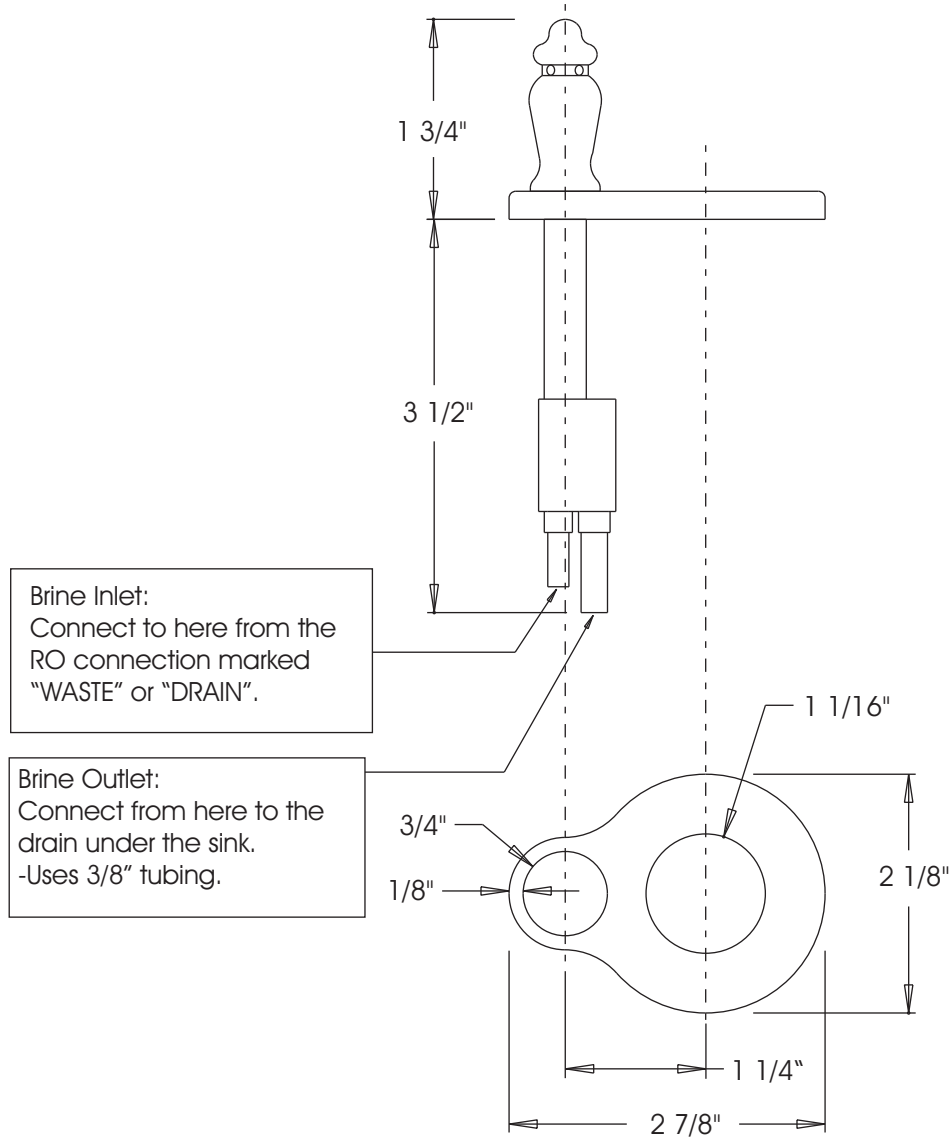

26790 Madison Ave.
 Murrieta, CA 92562
 888-304-0660

www.waterstoneco.com

ITEM NO:

2100

STYLE: **TRADITIONAL**

INTENDED USE: RO AIRGAP

CUSTOMER NAME:

JOB NO:

DIMENSIONS MAY VARY AND ARE SUBJECT TO CHANGE. NO RESPONSIBILITY IS ASSUMED FOR USE OF SUPERCEDED OR VOIDED DATA.

Technical Specifications:

- Designed for use with Waterstone filtration faucets.
- Solid Brass construction.