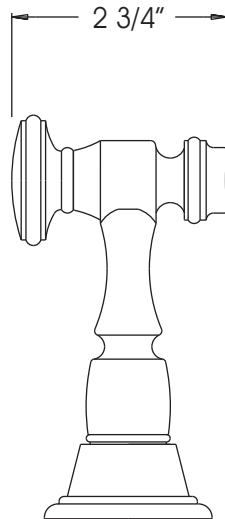

26790 Madison Ave.
Murrieta, CA 92562
888-304-0660

www.waterstoneco.com

ITEM NO:

4025

STYLE: TRADITIONAL

INTENDED USE: SIDE SPRAY

CUSTOMER NAME:

JOB NO:

DIMENSIONS MAY VARY AND ARE SUBJECT TO CHANGE. NO RESPONSIBILITY IS ASSUMED FOR USE OF SUPERCEDED OR VOIDED DATA.

Technical Specifications:

- Solid brass construction.
- Works with all Waterstone faucets equipped with a side spray port.
- Includes mounting base
- Teflon bump guard.
- 4ft nylon reinforced connection hose.
- Insulated handle.