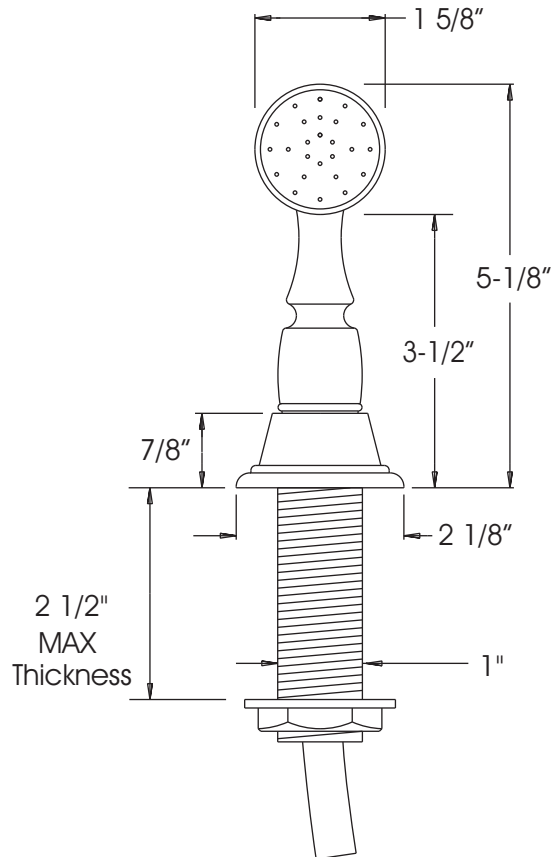

26790 Madison Ave.
Murrieta, CA 92562
888-304-0660

www.waterstoneco.com

ITEM NO:

4025

STYLE: TRADITIONAL

INTENDED USE: SIDE SPRAY

CUSTOMER NAME:

JOB NO:

DIMENSIONS MAY VARY AND ARE SUBJECT TO CHANGE. NO RESPONSIBILITY IS ASSUMED FOR USE OF SUPERCEDED OR VOIDED DATA.

Technical Specifications:

- Solid brass construction.
- Works with all Waterstone faucets equipped with a side spray port.
- Includes mounting base
- Teflon bump guard.
- 4ft nylon reinforced connection hose.
- Insulated handle.