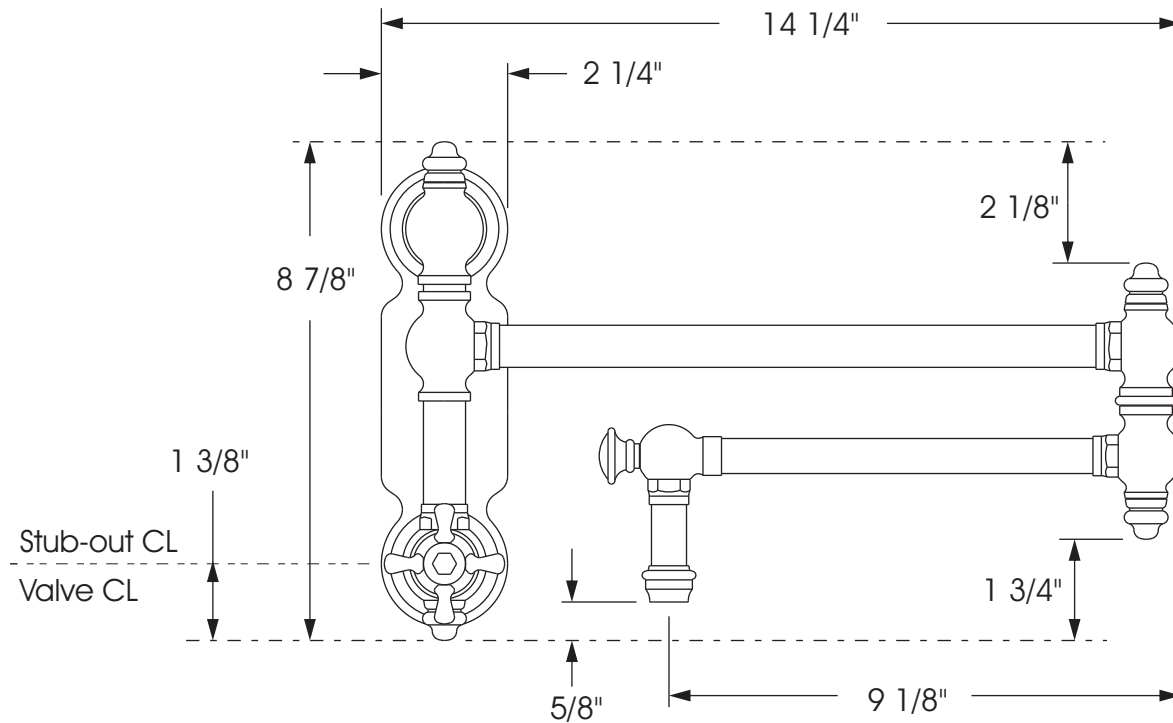

26790 Madison Ave.
Murrieta, CA 92562
888-304-0660

www.waterstoneco.com

ITEM NO:

3150

STYLE: **TRADITIONAL**

INTENDED USE:
POTFILLER - WALL MOUNT

CUSTOMER NAME:

JOB NO:

DIMENSIONS MAY VARY AND ARE SUBJECT TO CHANGE. NO RESPONSIBILITY IS ASSUMED FOR USE OF SUPERCEDED OR VOIDED DATA.

Technical Specifications:

- Solid brass construction.
- 1/4 turn ceramic disk valve cartridge.
- Cross handle.
- 2.2 gpm maximum flow rate.
- Check valve to prevent water run-out.
- Aerated stream.
- 22" Reach.
- Stub-out connection 1/2"NPT.