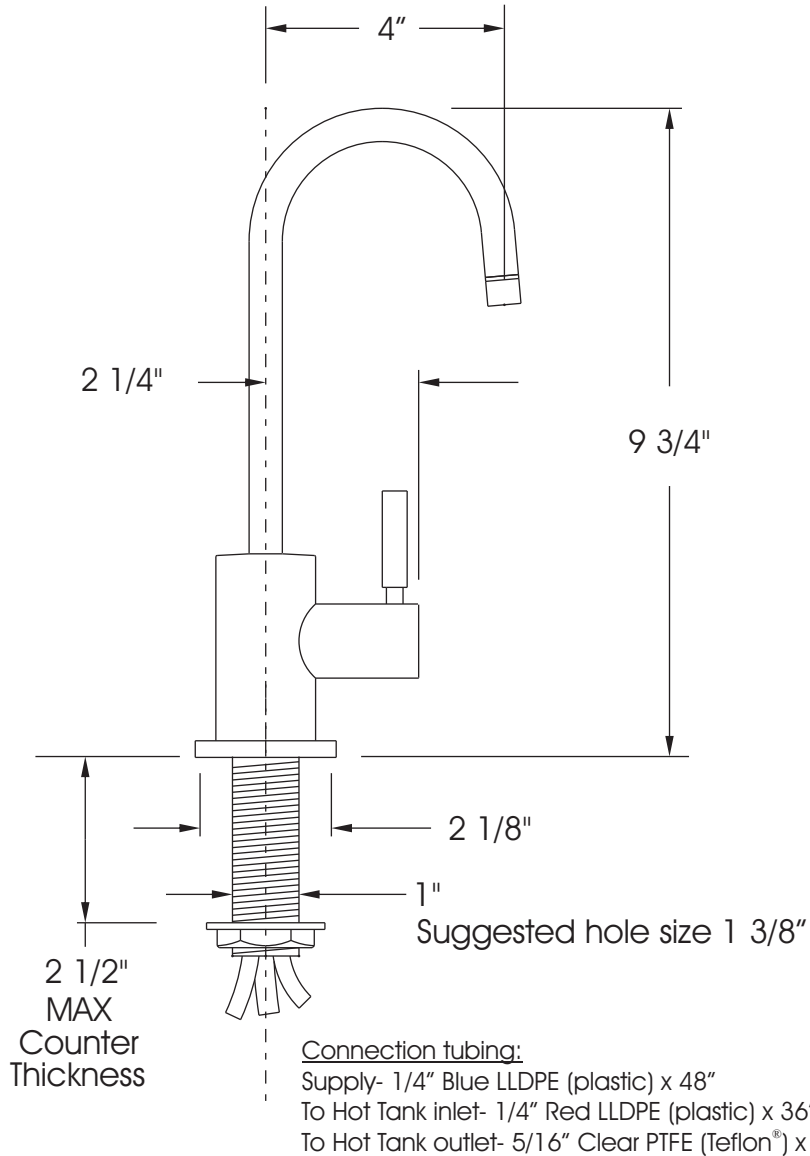

26790 Madison Ave.
Murrieta, CA 92562
888-304-0660

www.waterstoneco.com

ITEM NO:

1400-H

STYLE: **PARCHE**

INTENDED USE: Filtration Faucet

CUSTOMER NAME:

JOB NO:

DIMENSIONS MAY VARY AND ARE SUBJECT TO CHANGE. NO RESPONSIBILITY IS ASSUMED FOR USE OF SUPERCEDED OR VOIDED DATA.

Technical Specifications:

- Solid brass or Stainless Steel construction.
- 1/4 turn ceramic disk valve cartridges.
- Lever handle.
- 1.1 gpm maximum flow rate.
- 360 degree swivel spout.