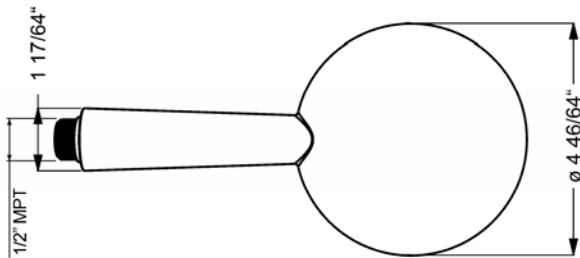

HANSASPACEJET Hand Shower 5449 0100 XX17

Product Specification

Hand shower (3 function)

Flow Rate:

2.5gpm@80psi

Finishes Offered:

Chrome
Brushed Nickel