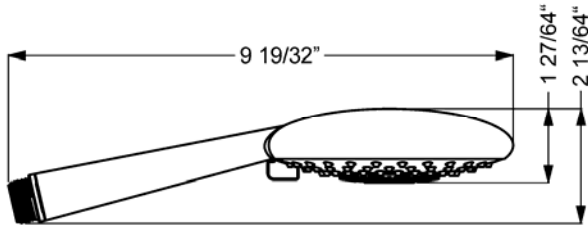

HANSASPACEJET Hand Shower 5449 0100 XX17

Product Specification

Hand shower (3 function)

Flow Rate:

2.5gpm@80psi

Finishes Offered:

Chrome
Brushed Nickel