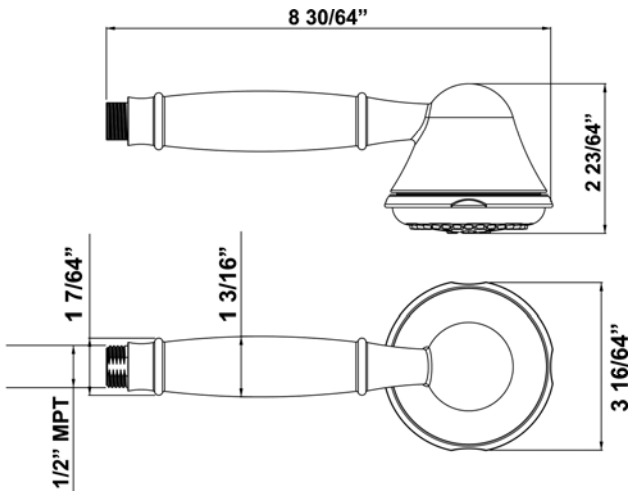

HANSACLASSIC Hand Shower 5455 0100 XX17

Product Specification

Hand shower (3 function)

Flow Rate:

2.5gpm@80psi

Finishes Offered:

Chrome
Brushed Nickel